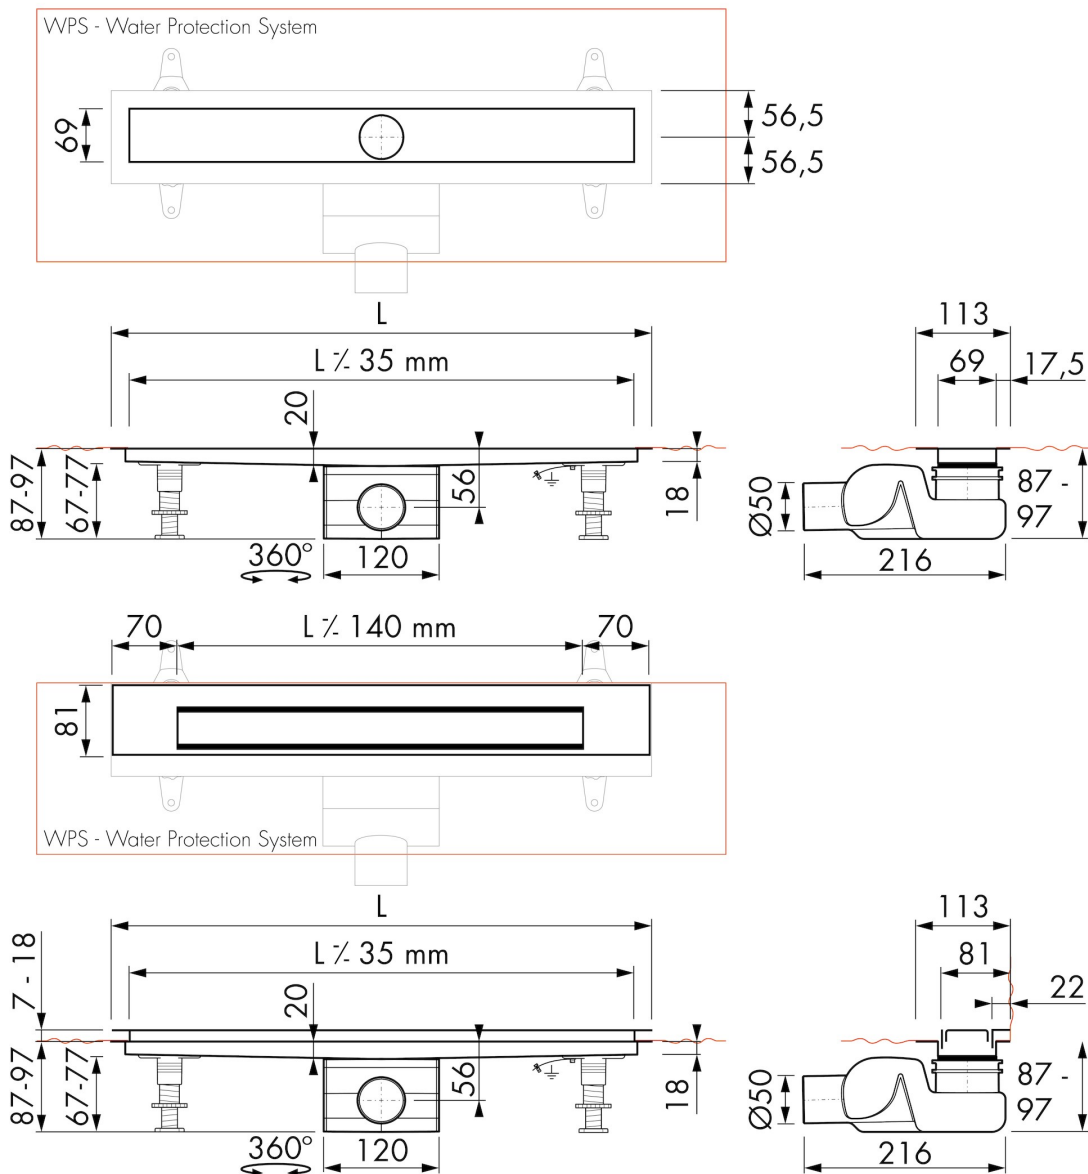

FEATURES

- Certified - EN 1253
- Siphon - Easy to clean
- Supplied as - Complete set
- Tile Adjustable Frame - Height adjustable 7 - 18 mm
- Water Protection System - 10-year warranty
- Available lengths - 800 - 1200 mm

DRAINAGE

Max. drainage capacity entrance (l/min)	33
Max. drainage capacity wall (l/min)	41
Max. drainage capacity (l/min)	41

BUILT-IN SET

Pre-assembled sealing membrane (WPS)	Included
Siphon features	Cleanable, Pivotal & adjustable, Height adjustable
Water seal height (mm)	50
Outlet	Horizontal (Vertical outlet optional)
Material siphon	Polypropylene (PP)

DESIGN

Grate finish	Tile
Grate pattern	Zero / Closed
Grate width (mm)	46
Grate tile insert (mm)	12
Adjustable grate	No
Frame type	TAF (Tile Adjustable Frame)
TAF Frame material	Stainless steel (304)
Design frame finish	Brushed stainless steel (304)
Frame width (mm)	81
Wheelchair accessible	Yes
Extension set available	No

ARTICLE CODE

800 mm	MTAFDZ3MT 800 / EDM2 800-50		
900 mm	MTAFDZ3MT 900 / EDM2 900-50		
1000 mm	MTAFDZ3MT 1000 / EDM2 1000-50		
1200 mm	MTAFDZ3MT 1200 / EDM2 1200-50		

TECHNICAL DRAWINGS

Manufacturer

Easy Sanitary Solutions
 Nijverheidsstraat 60 | 7575 BK Oldenzaal | The Netherlands
 T. +31 (0)541 200 800 | F. +31 (0)541 200 899
 info@esspost.com | www.easydrain.com