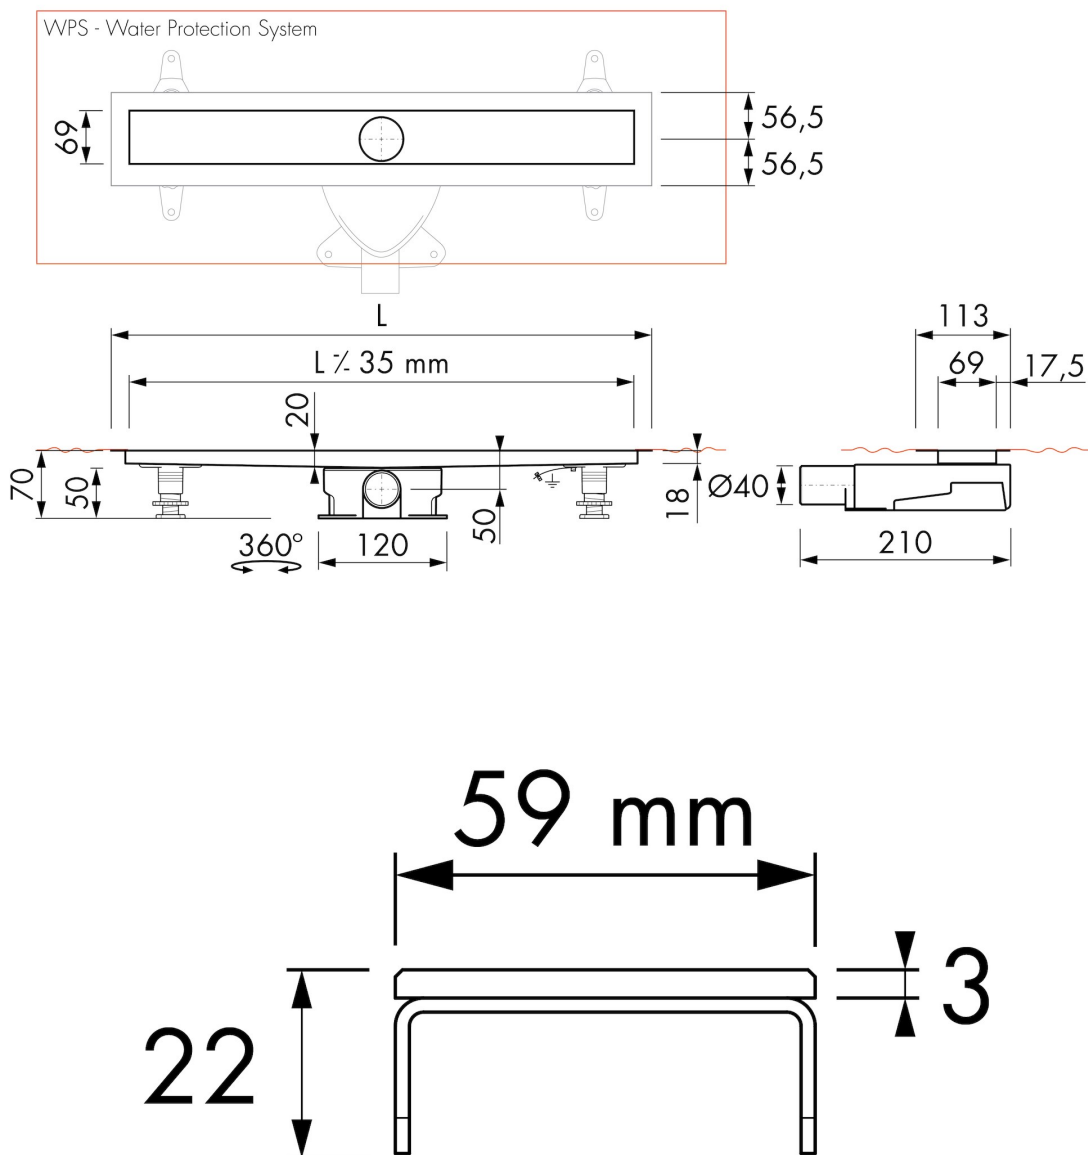

ARTICLE CODE

500 mm	MBGG 500 / EDM2 500-35		
600 mm	MBGG 600 / EDM2 600-35		
700 mm	MBGG 700 / EDM2 700-35		
800 mm	MBGG 800 / EDM2 800-35		
900 mm	MBGG 900 / EDM2 900-35		
1000 mm	MBGG 1000 / EDM2 1000-35		
1100 mm	MBGG 1100 / EDM2 1100-35		
1200 mm	MBGG 1200 / EDM2 1200-35		

TECHNICAL DRAWINGS

Manufacturer

Easy Sanitary Solutions
Nijverheidsstraat 60 | 7575 BK Oldenzaal | The Netherlands
T. +31 (0)541 200 800 | F. +31 (0)541 200 899
info@esspost.com | www.easydrain.com

Contact

Easy Sanitary Solutions
Nijverheidsstraat 60 | 7575 BK Oldenzaal | The Netherlands
T. +31 (0)541 200 800 | F. +31 (0)541 200 899
sales@esspost.com | www.easydrain.com