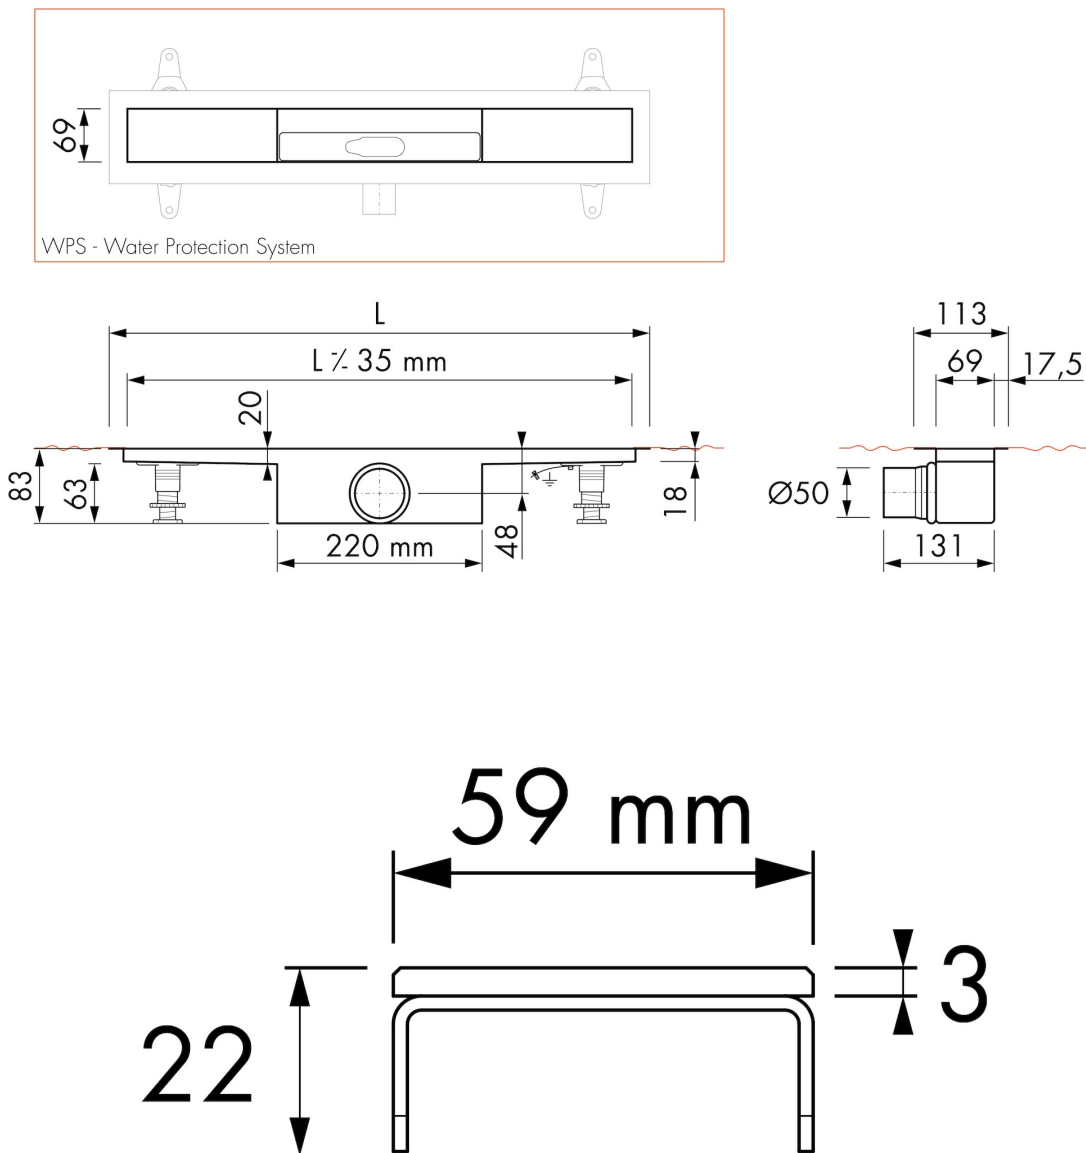

ARTICLE CODE

500 mm	MBGG 500 / EDM1 500-50		
600 mm	MBGG 600 / EDM1 600-50		
700 mm	MBGG 700 / EDM1 700-50		
800 mm	MBGG 800 / EDM1 800-50		
900 mm	MBGG 900 / EDM1 900-50		
1000 mm	MBGG 1000 / EDM1 1000-50		
1100 mm	MBGG 1100 / EDM1 1100-50		
1200 mm	MBGG 1200 / EDM1 1200-50		

TECHNICAL DRAWINGS

Manufacturer

Easy Sanitary Solutions
Nijverheidsstraat 60 | 7575 BK Oldenzaal | The Netherlands
T. +31 (0)541 200 800 | F. +31 (0)541 200 899
info@esspost.com | www.easydrain.com

Contact

Easy Sanitary Solutions
Nijverheidsstraat 60 | 7575 BK Oldenzaal | The Netherlands
T. +31 (0)541 200 800 | F. +31 (0)541 200 899
sales@esspost.com | www.easydrain.com