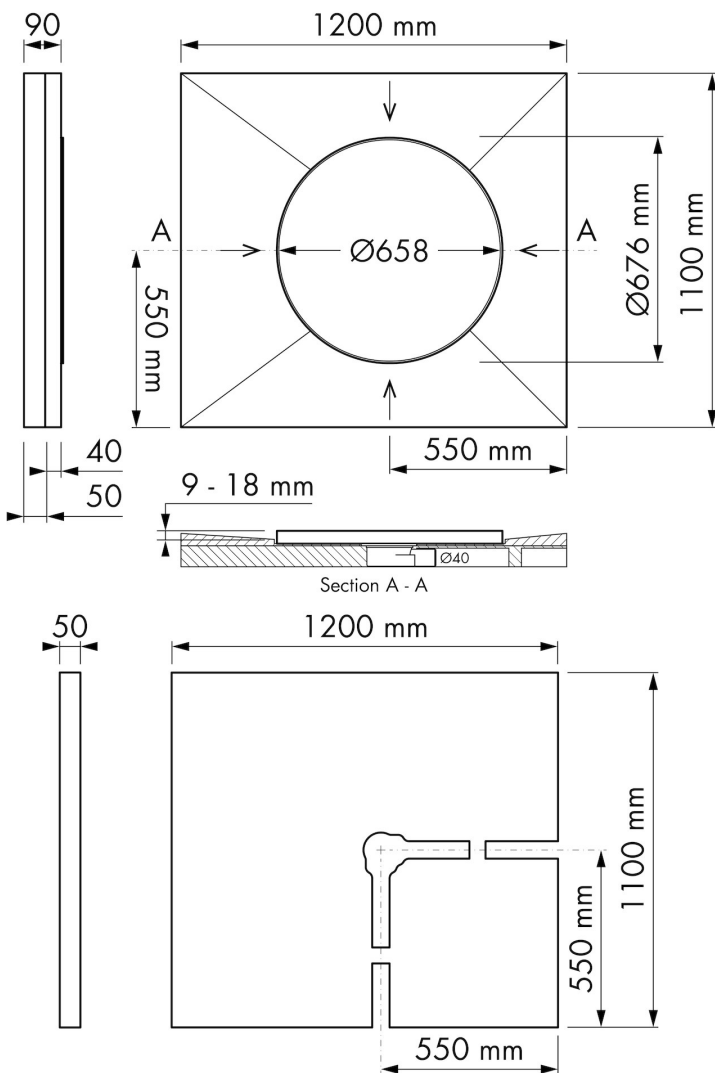

ARTICLE CODE

676 mm	EDDOT-RD		

TECHNICAL DRAWINGS

Manufacturer

Easy Sanitary Solutions
Nijverheidsstraat 60 | 7575 BK Oldenzaal | The Netherlands
T. +31 (0)541 200 800 | F. +31 (0)541 200 899
info@esspost.com | www.easydrain.com

Contact

Easy Sanitary Solutions
Nijverheidsstraat 60 | 7575 BK Oldenzaal | The Netherlands
T. +31 (0)541 200 800 | F. +31 (0)541 200 899
sales@esspost.com | www.easydrain.com