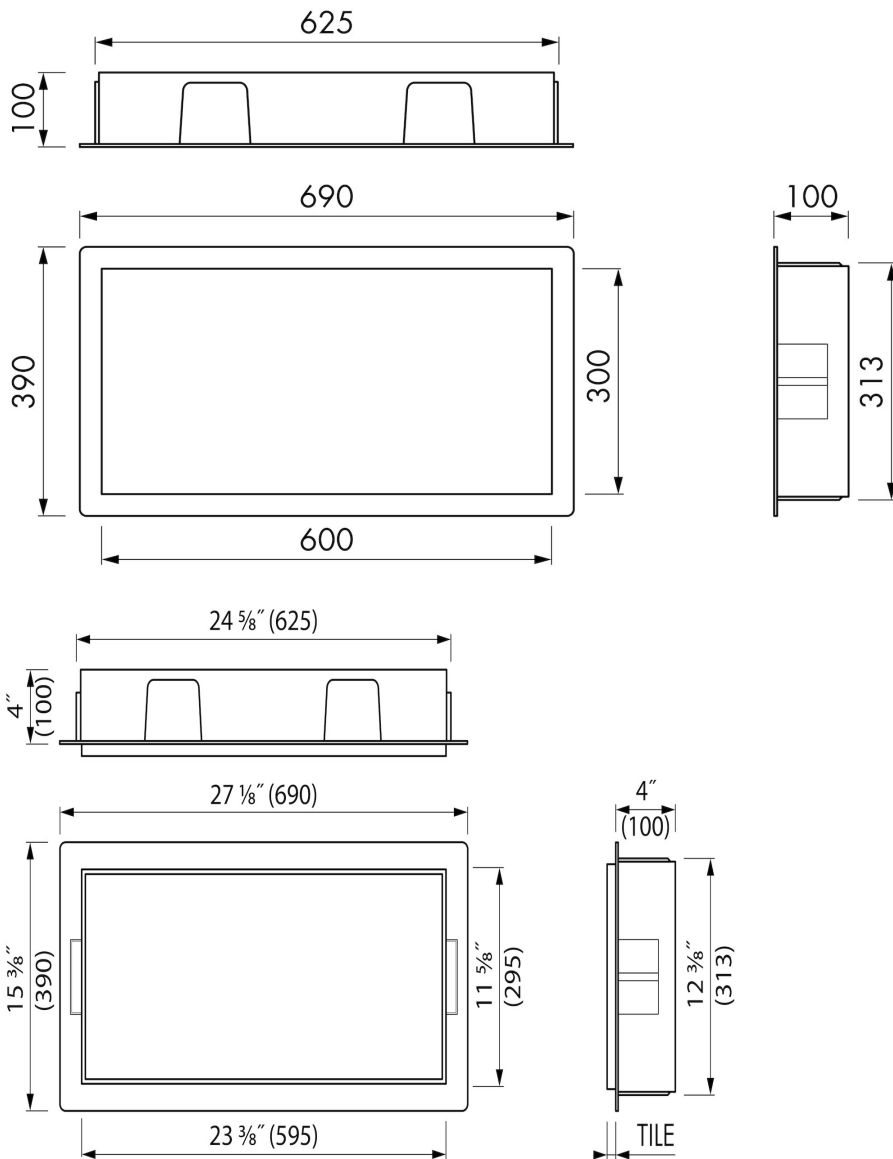

TECHNICAL DRAWINGS

Manufacturer

Easy Sanitary Solutions
Nijverheidsstraat 60 | 7575 BK Oldenzaal | The Netherlands
T. +31 (0)541 200 800 | F. +31 (0)541 200 899
info@esspost.com | www.easydrain.com

Contact

Easy Sanitary Solutions
Nijverheidsstraat 60 | 7575 BK Oldenzaal | The Netherlands
T. +31 (0)541 200 800 | F. +31 (0)541 200 899
sales@esspost.com | www.easydrain.com