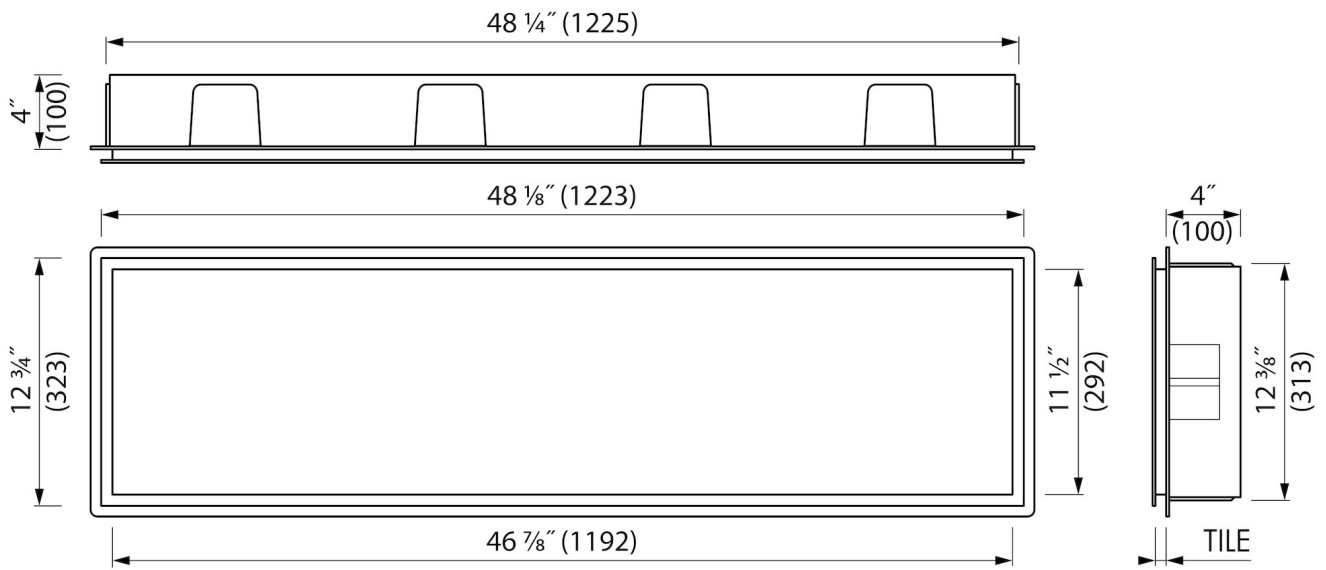

TECHNICAL DRAWINGS

Manufacturer

Easy Sanitary Solutions
Nijverheidsstraat 60 | 7575 BK Oldenzaal | The Netherlands
T. +31 (0)541 200 800 | F. +31 (0)541 200 899
info@esspost.com | www.easydrain.com

Contact

Easy Sanitary Solutions
Nijverheidsstraat 60 | 7575 BK Oldenzaal | The Netherlands
T. +31 (0)541 200 800 | F. +31 (0)541 200 899
sales@esspost.com | www.easydrain.com