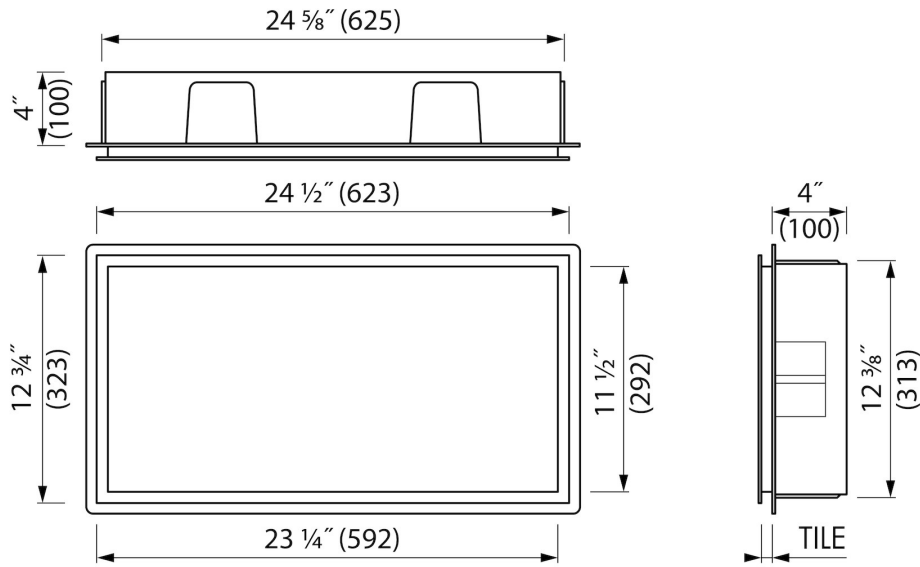

TECHNICAL DRAWINGS

Manufacturer

Easy Sanitary Solutions
Nijverheidsstraat 60 | 7575 BK Oldenzaal | The Netherlands
T. +31 (0)541 200 800 | F. +31 (0)541 200 899
info@esspost.com | www.easydrain.com

Contact

Easy Sanitary Solutions
Nijverheidsstraat 60 | 7575 BK Oldenzaal | The Netherlands
T. +31 (0)541 200 800 | F. +31 (0)541 200 899
sales@esspost.com | www.easydrain.com