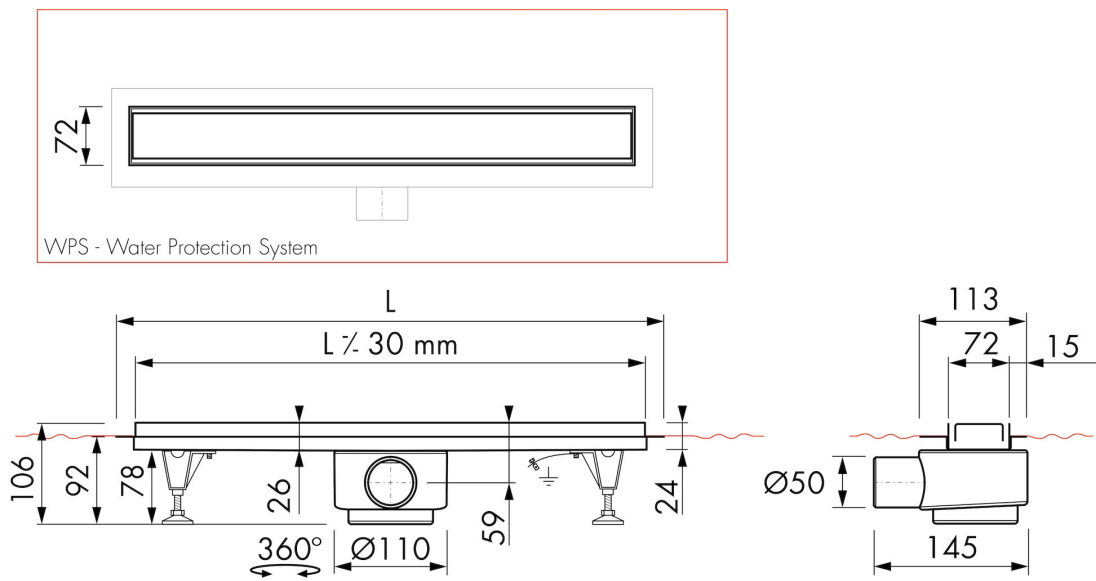

ARTICLE CODE

500 mm	BD-50-FL		
600 mm	BD-60-FL		
700 mm	BD-70-FL		
800 mm	BD-80-FL		
900 mm	BD-90-FL		
1000 mm	BD-100-FL		
1100 mm	BD-110-FL		
1200 mm	BD-120-FL		

TECHNICAL DRAWINGS

Manufacturer

Easy Sanitary Solutions
 Nijverheidsstraat 60 | 7575 BK Oldenzaal | The Netherlands
 T. +31 (0)541 200 800 | F. +31 (0)541 200 899
 info@esspost.com | www.easydrain.com