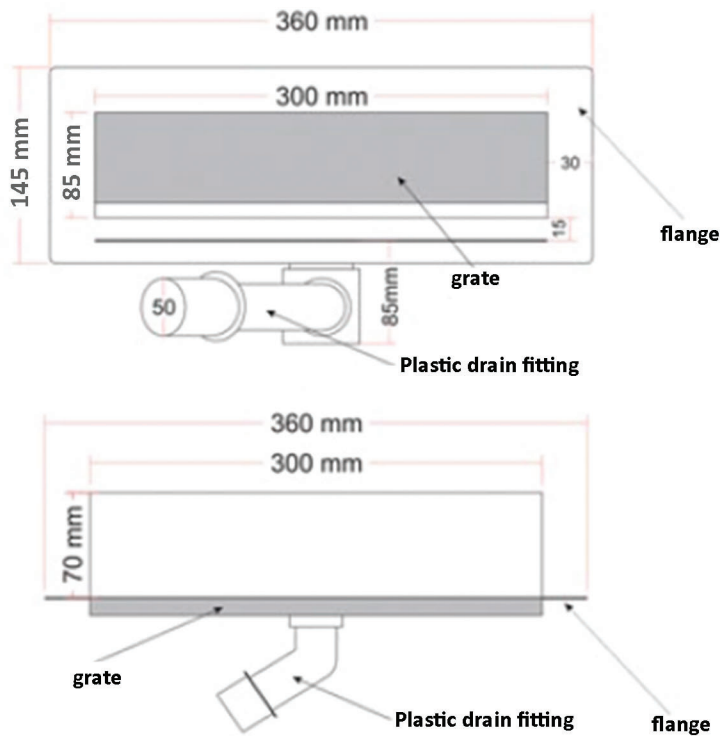

# Linear shower frames with wall drain "KGF\_p" (plastic outlet siphon fi50)

MODERN SERIES

## SHOWER DRAINS

Grate

### THE SET INCLUDES:

- flat stainless steel grating
- drain channel
- plastic drain fitting PCV McAlpine which can be cleaned from above
- flange
- installation Instructions

### TECHNICAL CHARACTERISTICS:

- drain width with flange 360mm
- drain width without flange 300mm
- flange 30mm
- drain high up to flange 85mm
- flat grating high 70mm
- water outlet diameter fi50
- flow rate 40l/min
- material used for this drain type - stainless steel 304
- warranty cover period - 5 years