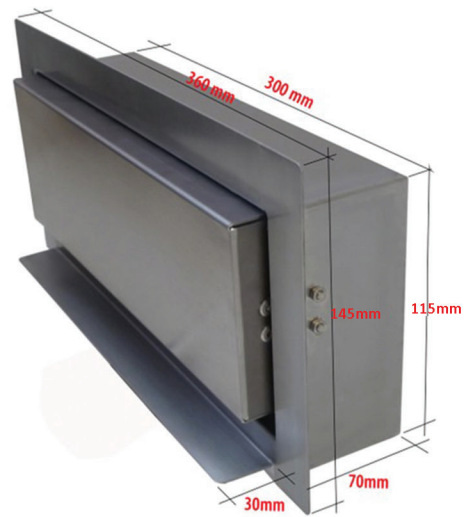

# Linear shower frames with wall drain "KGF\_p" (plastic outlet siphon fi50)

MODERN SERIES

## SHOWER DRAINS

Grate

### THE SET INCLUDES:

- flat stainless steel grating
- drain channel
- plastic drain fitting PCV McAlpine which can be cleaned from above
- flange
- installation Instructions

### TECHNICAL CHARACTERISTICS:

- drain width with flange 360mm
- drain width without flange 300mm
- flange 30mm
- drain high up to flange 85mm
- flat grating high 70mm
- water outlet diameter fi50
- flow rate 40l/min
- material used for this drain type - stainless steel 304
- warranty cover period - 5 years