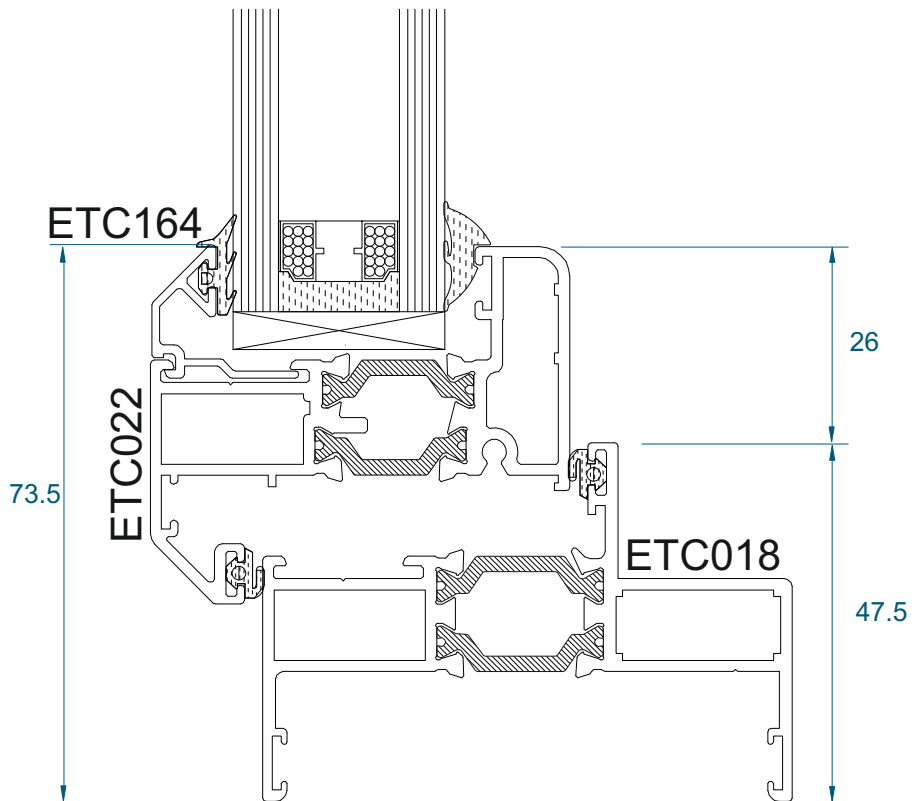

Combination Examples

DURATION WINDOWS

ETC018, ETC022, ETC164

Duration Windows reserves the right to make changes to the product specification as technical developments dictate, and without prior notice. Pictures shown are for illustrative purposes and are not binding in detail, colour or specification.