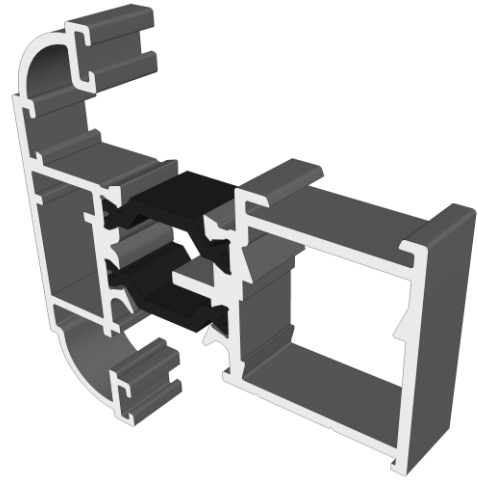

Sashes and Midrail

DURATION
WINDOWS

Internal Glazed Ovolo Vent: ETC026