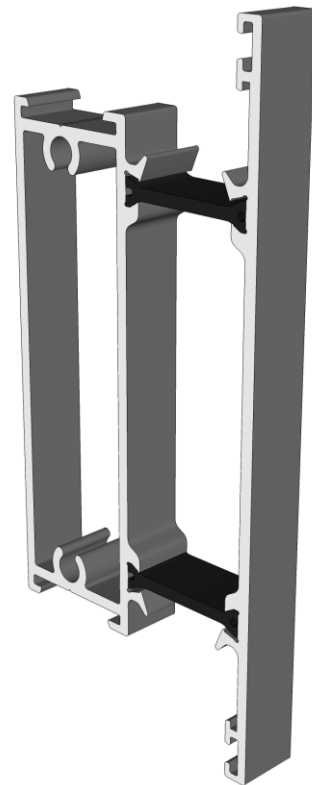

109mm Midrail: ETD030

Duration Windows reserves the right to make changes to the product specification as technical developments dictate, and without prior notice. Pictures shown are for illustrative purposes and are not binding in detail, colour or specification.