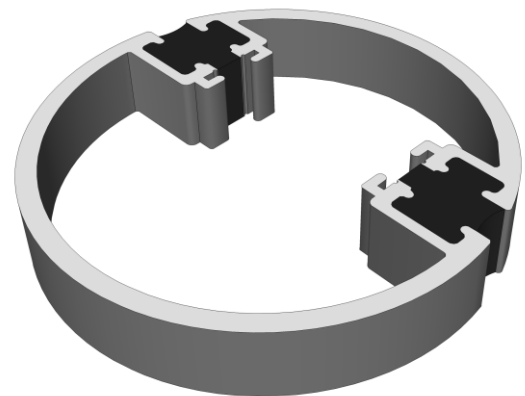

Bay Pole: ETC069

Duration Windows reserves the right to make changes to the product specification as technical developments dictate, and without prior notice. Pictures shown are for illustrative purposes and are not binding in detail, colour or specification.