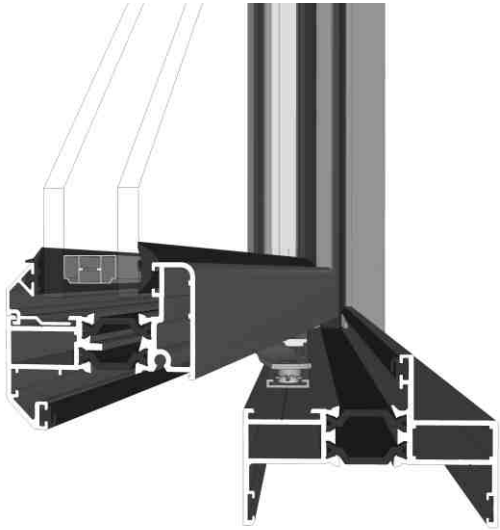

Combination Examples

DURATION WINDOWS

ETC018, ETC022, ETC164

Duration Windows reserves the right to make changes to the product specification as technical developments dictate, and without prior notice. Pictures shown are for illustrative purposes and are not binding in detail, colour or specification.