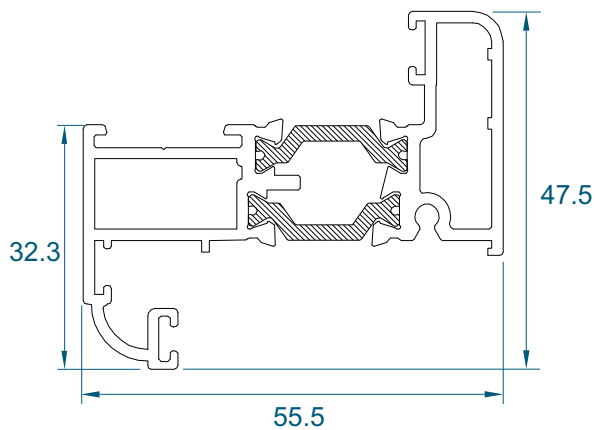

Ovolo Feature Vent: ETC025

Duration Windows reserves the right to make changes to the product specification as technical developments dictate, and without prior notice. Pictures shown are for illustrative purposes and are not binding in detail, colour or specification.