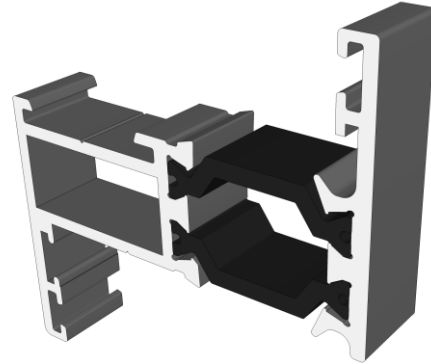

Sashes

DURATION
WINDOWS

Flat Cockspur Handle Vent: ETC020