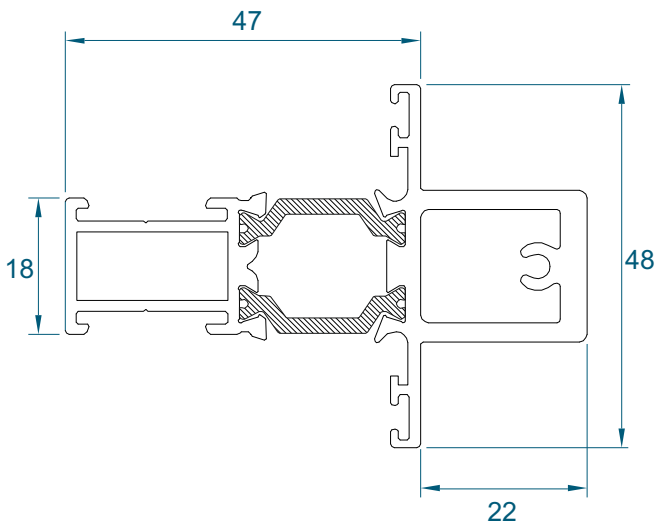

Heavy Duty Transom / Mullion: ETC032