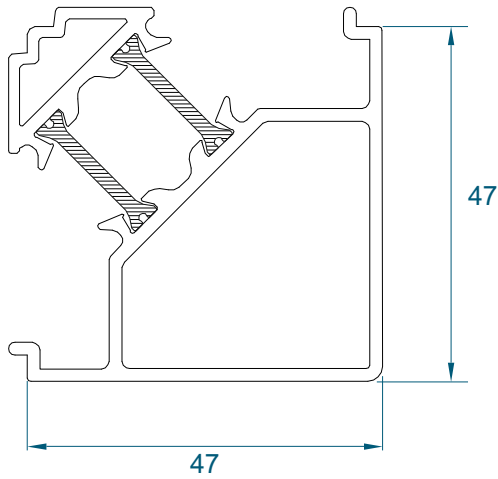

Corner Posts

DURATION
WINDOWS

47mm Corner Post: ETC047