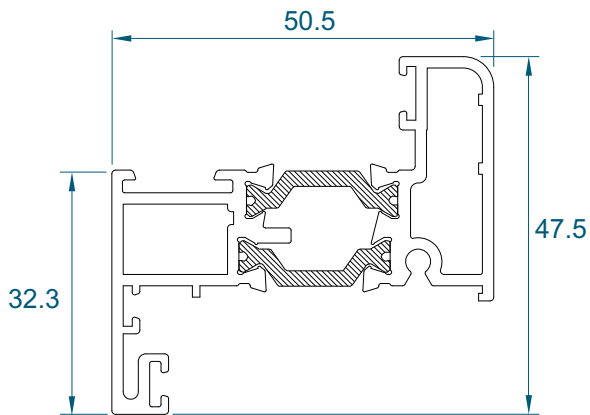

Sashes

DURATION
WINDOWS

Flat Security Vent: ETC028