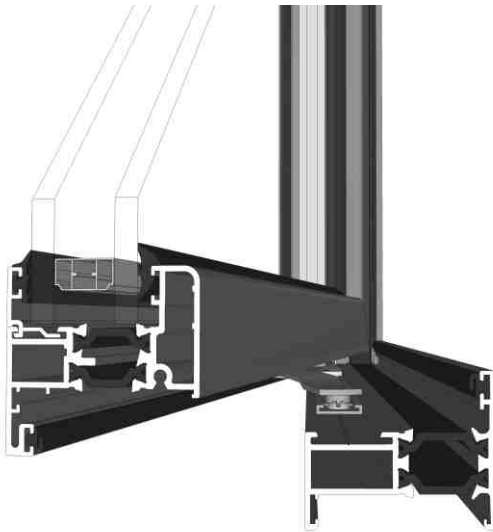

Combination Examples

DURATION WINDOWS

ETC010,ETC028,ETC166

Duration Windows reserves the right to make changes to the product specification as technical developments dictate, and without prior notice. Pictures shown are for illustrative purposes and are not binding in detail, colour or specification.