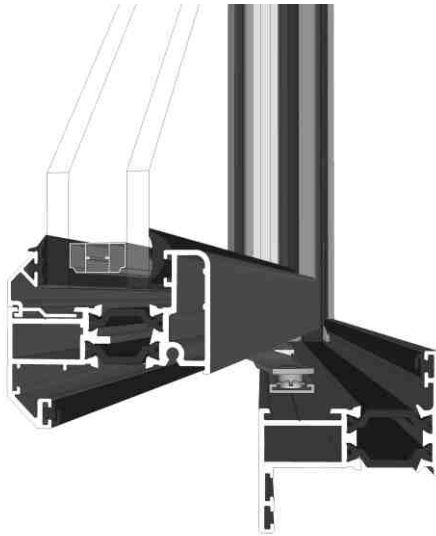

Combination Examples

DURATION WINDOWS

ETC020,ETC022,ETC164

Duration Windows reserves the right to make changes to the product specification as technical developments dictate, and without prior notice. Pictures shown are for illustrative purposes and are not binding in detail, colour or specification.