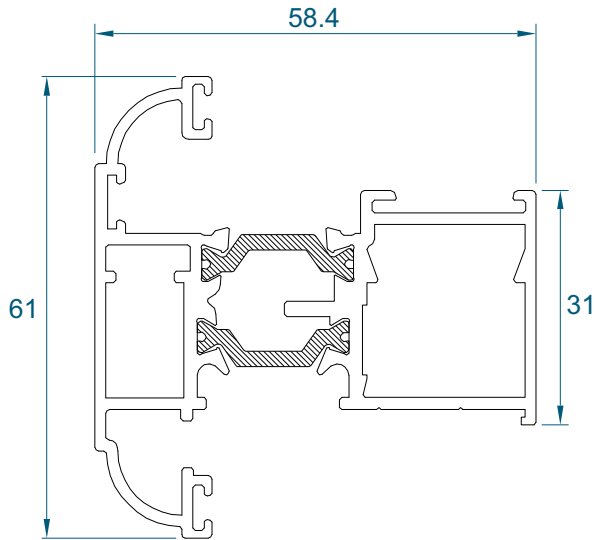

Sashes and Midrail

DURATION
WINDOWS

Internal Glazed Ovolo Vent: ETC026