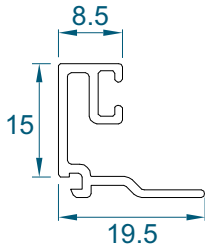

### Intermediate Transom / Mullion: ETC033

Duration Windows reserves the right to make changes to the product specification as technical developments dictate, and without prior notice. Pictures shown are for illustrative purposes and are not binding in detail, colour or specification.

# Beads & Weather Bar

**DURATION  
WINDOWS**

**Flat 28mm: ETC161**

**Chamfered 28mm: ETC164**

**Security 28mm: ETC166**

**Flat 24mm: ETC162**

**Chamfered 24mm: ETC163**

**Chelton 24mm: W20167**