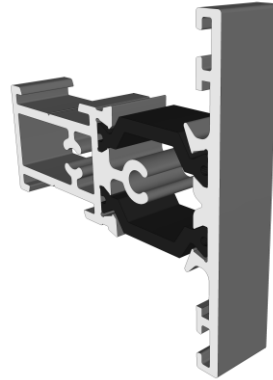

Transoms / Mullions

Transom / Mullion: ETC031N