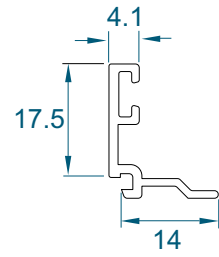

# Beads & Weather Bar

**DURATION  
WINDOWS**

**Flat 28mm: ETC161**

**Chamfered 28mm: ETC164**

**Security 28mm: ETC166**

**Flat 24mm: ETC162**

**Chamfered 24mm: ETC163**

**Chelton 24mm: W20167**