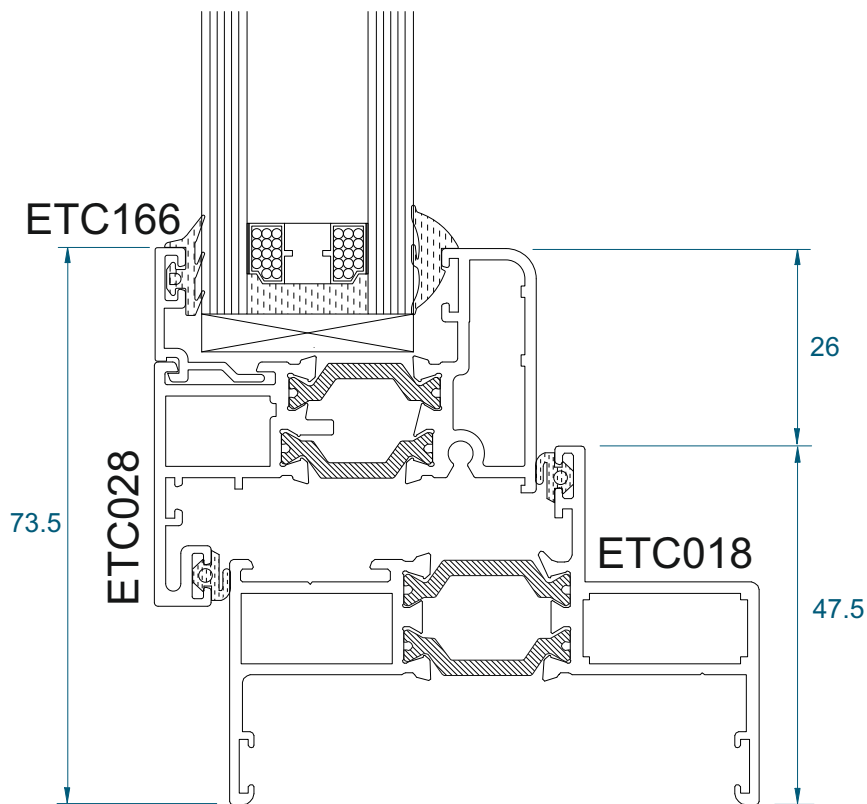

Combination Examples

DURATION WINDOWS

ETC018,ETC028,ETC166

Duration Windows reserves the right to make changes to the product specification as technical developments dictate, and without prior notice. Pictures shown are for illustrative purposes and are not binding in detail, colour or specification.