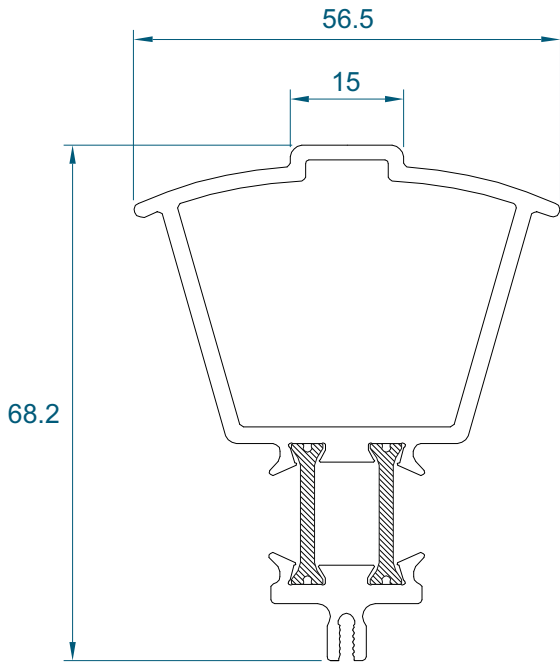

Bay Poles

DURATION
WINDOWS

156° - 170°: ETC042