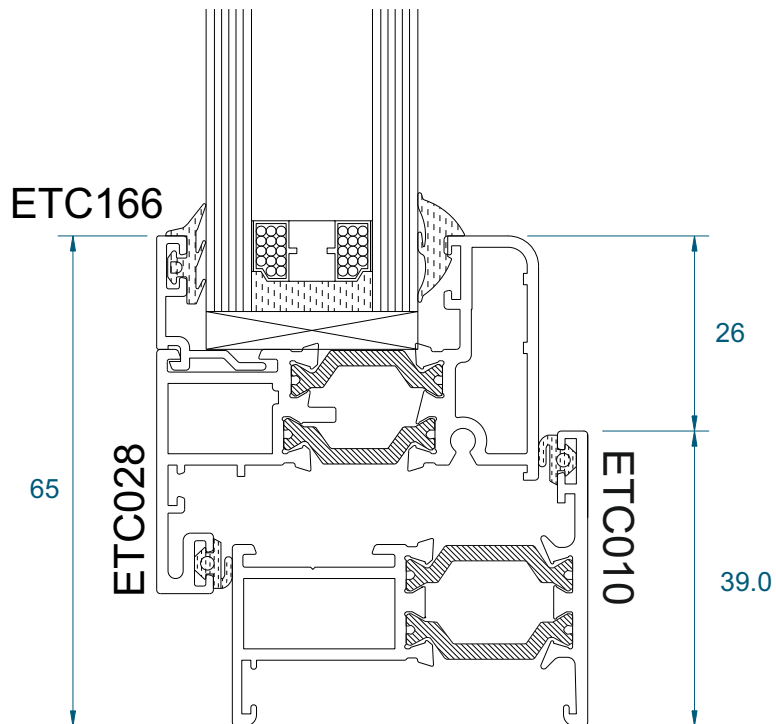

Combination Examples

DURATION WINDOWS

ETC010,ETC028,ETC166

Duration Windows reserves the right to make changes to the product specification as technical developments dictate, and without prior notice. Pictures shown are for illustrative purposes and are not binding in detail, colour or specification.