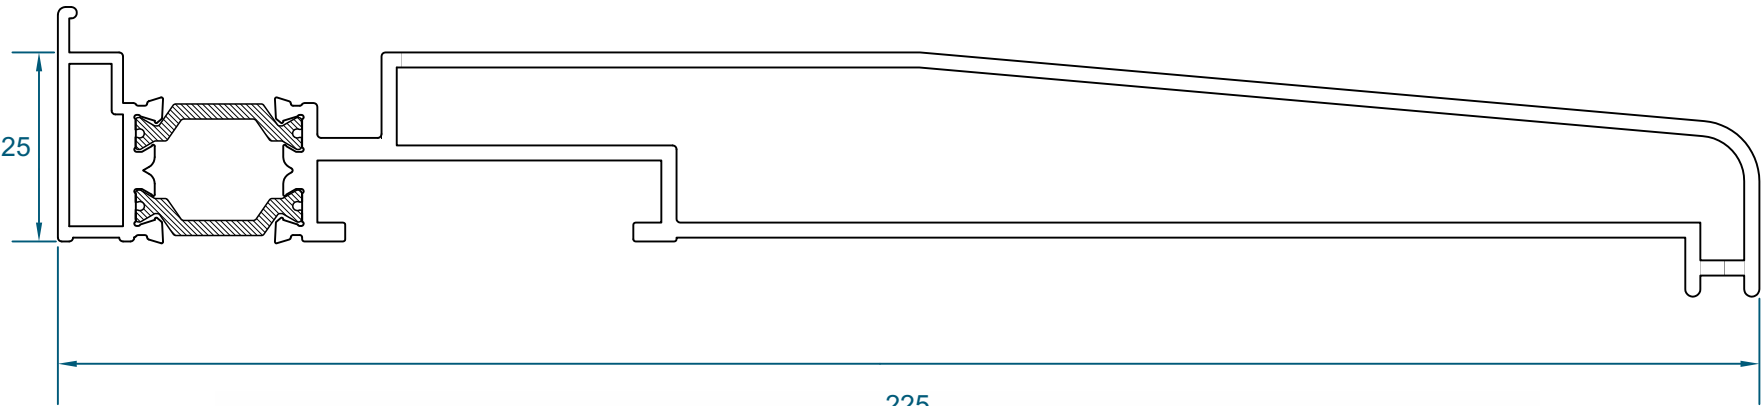

Cills

DURATION
WINDOWS

225mm Cill: ETC-179

Duration Windows reserves the right to make changes to the product specification as technical developments dictate, and without prior notice. Pictures shown are for illustrative purposes and are not binding in detail, colour or specification.