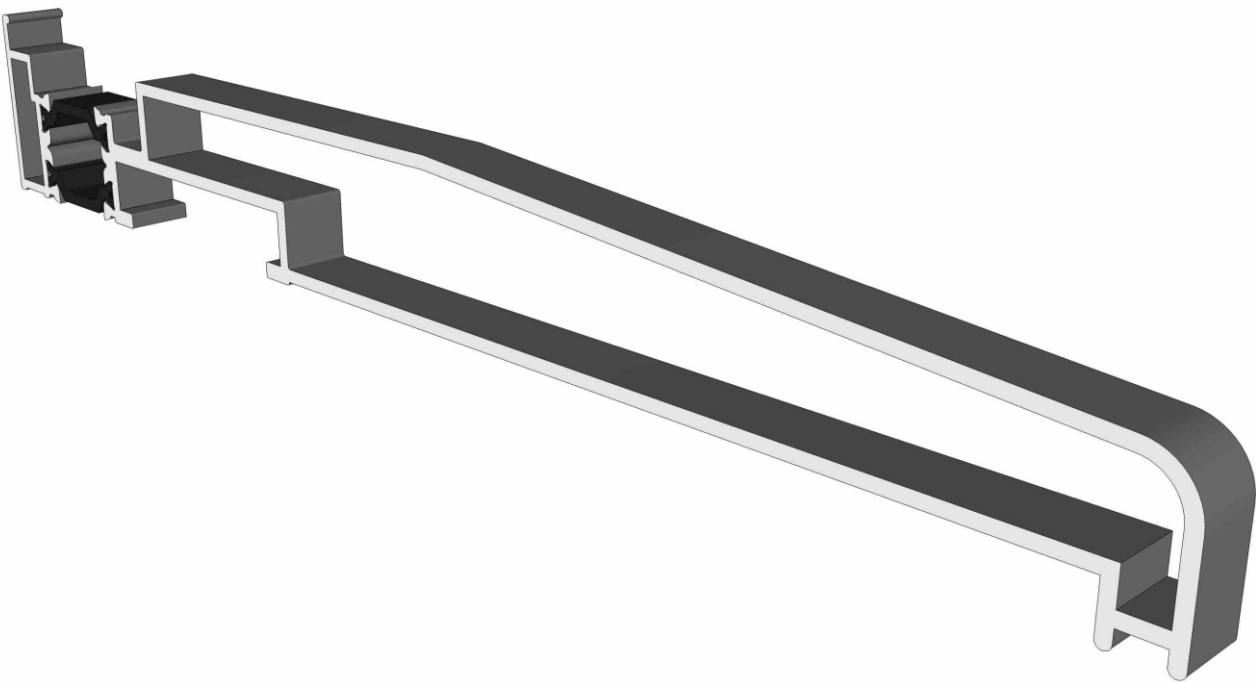

Cills

DURATION
WINDOWS

225mm Cill: ETC-179

Duration Windows reserves the right to make changes to the product specification as technical developments dictate, and without prior notice. Pictures shown are for illustrative purposes and are not binding in detail, colour or specification.