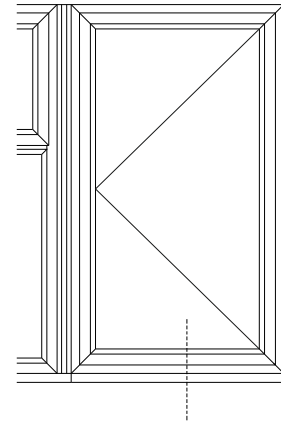

Combination Examples

DURATION WINDOWS

ETC018, ETC022, ETC164

Duration Windows reserves the right to make changes to the product specification as technical developments dictate, and without prior notice. Pictures shown are for illustrative purposes and are not binding in detail, colour or specification.