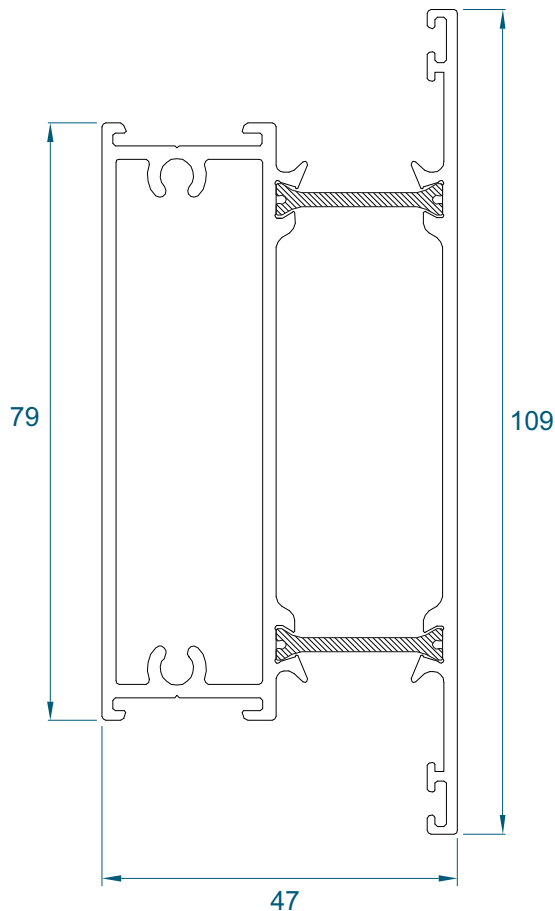

109mm Midrail: ETD030

Duration Windows reserves the right to make changes to the product specification as technical developments dictate, and without prior notice. Pictures shown are for illustrative purposes and are not binding in detail, colour or specification.