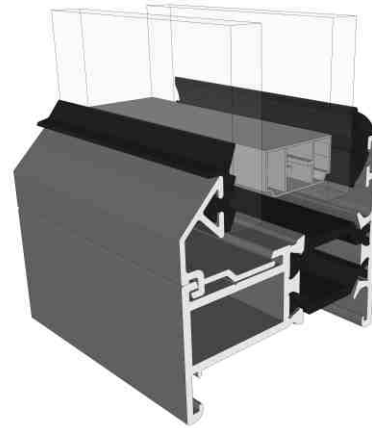

Fixed Window Examples

DURATION
WINDOWS

ETC010 Fixed Window