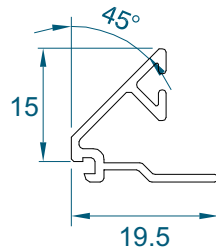

# Beads & Weather Bar

**DURATION  
WINDOWS**

**Flat 28mm: ETC161**

**Chamfered 28mm: ETC164**

**Security 28mm: ETC166**

**Flat 24mm: ETC162**

**Chamfered 24mm: ETC163**

**Chelton 24mm: W20167**