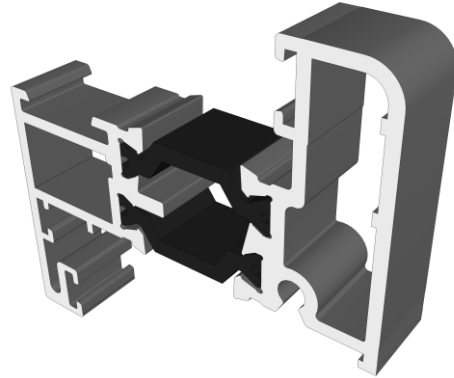

Sashes

DURATION
WINDOWS

Flat Security Vent: ETC028