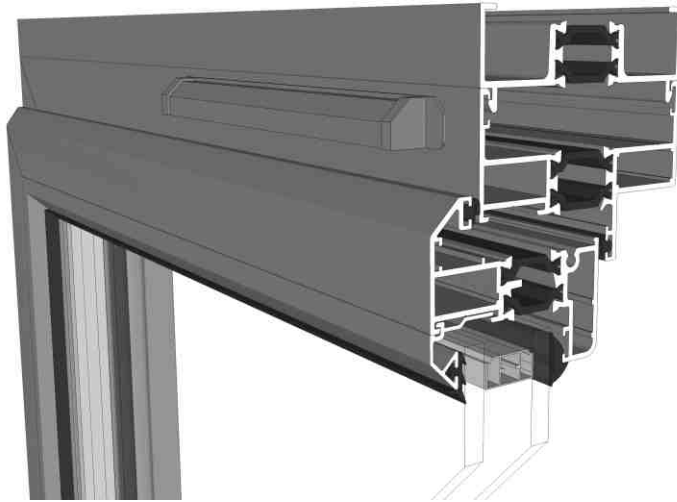

Trickle Vent

DURATION WINDOWS

ETC559, ETC018, ETC022, ETC164

Duration Windows reserves the right to make changes to the product specification as technical developments dictate, and without prior notice. Pictures shown are for illustrative purposes and are not binding in detail, colour or specification.