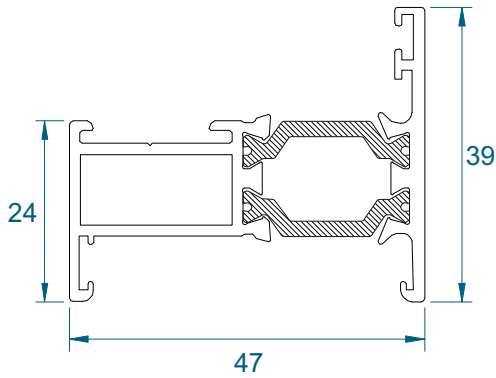

Outer Frames

DURATION
WINDOWS

Slim Equal Leg: ETC010