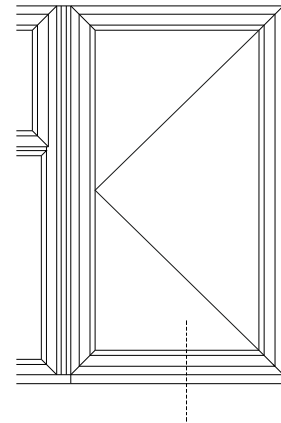

Combination Examples

DURATION WINDOWS

ETC020,ETC022,ETC164

Duration Windows reserves the right to make changes to the product specification as technical developments dictate, and without prior notice. Pictures shown are for illustrative purposes and are not binding in detail, colour or specification.