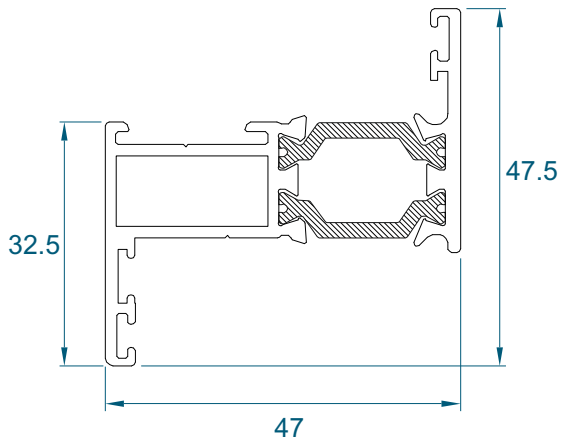

Sashes

DURATION
WINDOWS

Flat Cockspur Handle Vent: ETC020