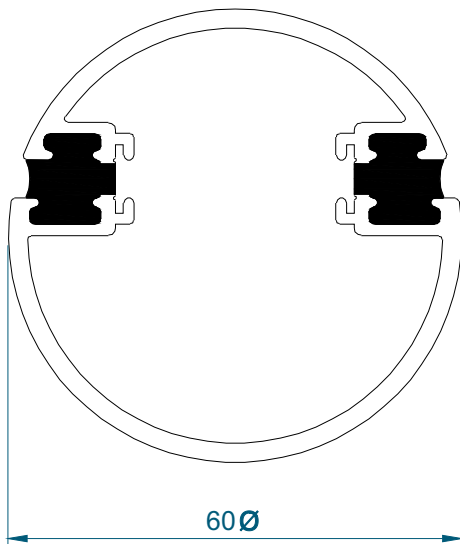

Bay Pole: ETC069

Duration Windows reserves the right to make changes to the product specification as technical developments dictate, and without prior notice. Pictures shown are for illustrative purposes and are not binding in detail, colour or specification.