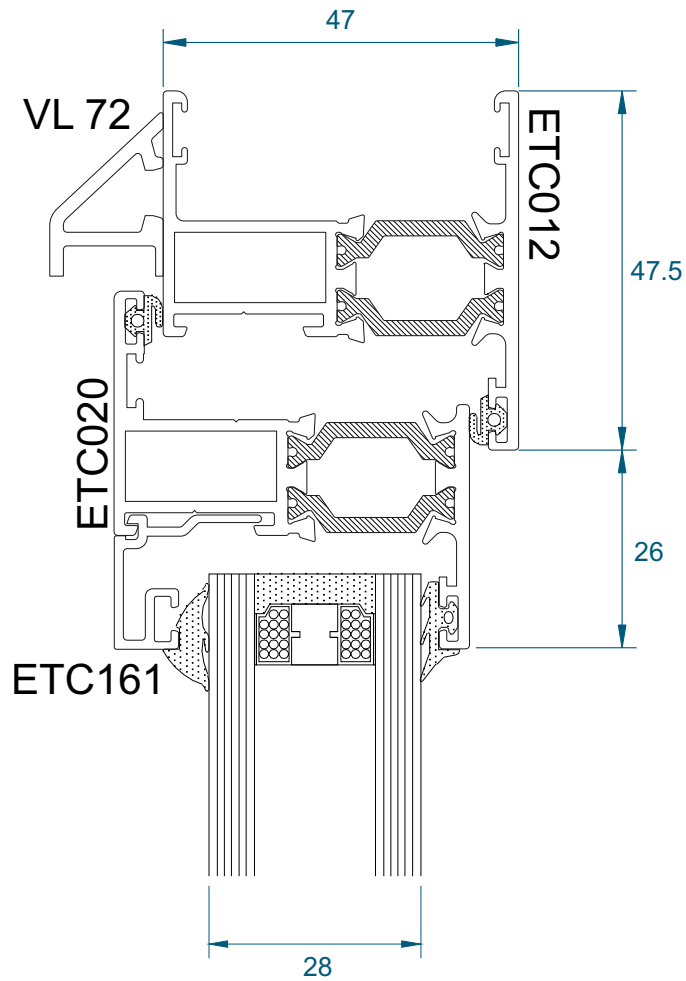

Head Drip

DURATION
WINDOWS

ETC012, ETC020, ETC161, VL72

Duration Windows reserves the right to make changes to the product specification as technical developments dictate, and without prior notice. Pictures shown are for illustrative purposes and are not binding in detail, colour or specification.