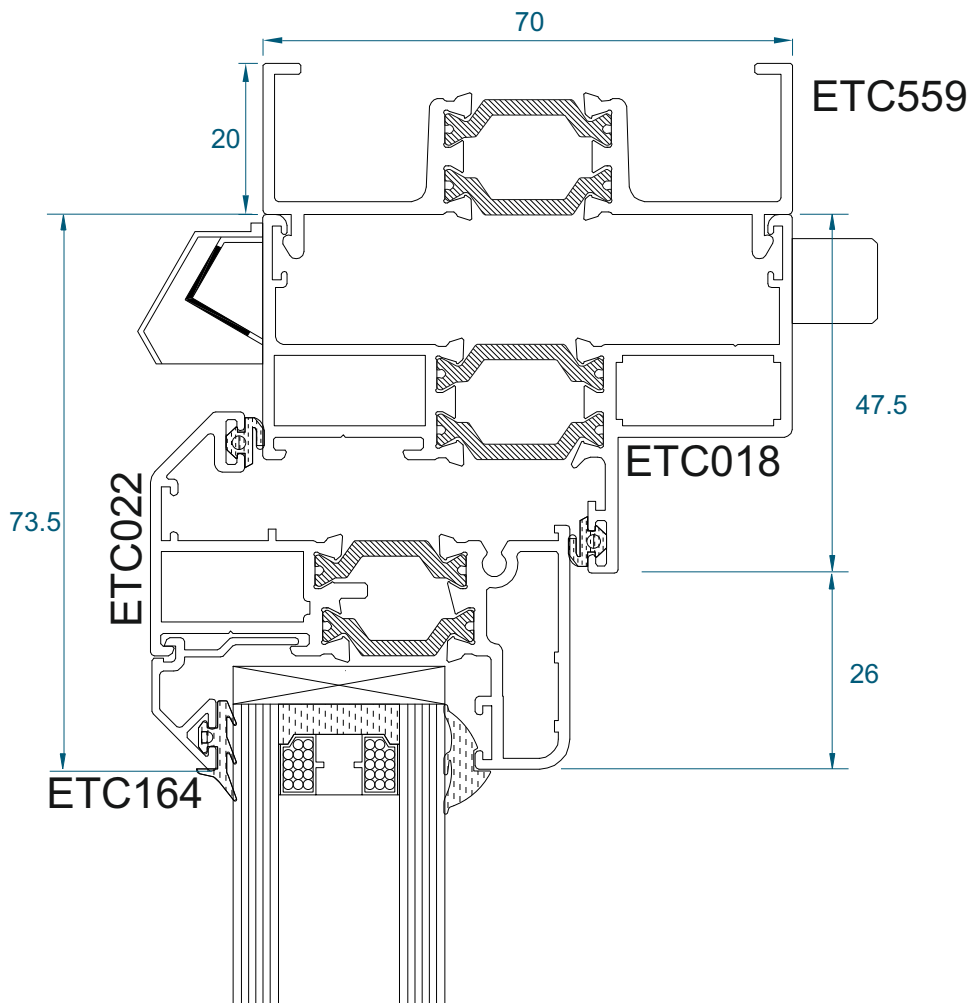

Trickle Vent

DURATION WINDOWS

ETC559, ETC018, ETC022, ETC164

Duration Windows reserves the right to make changes to the product specification as technical developments dictate, and without prior notice. Pictures shown are for illustrative purposes and are not binding in detail, colour or specification.