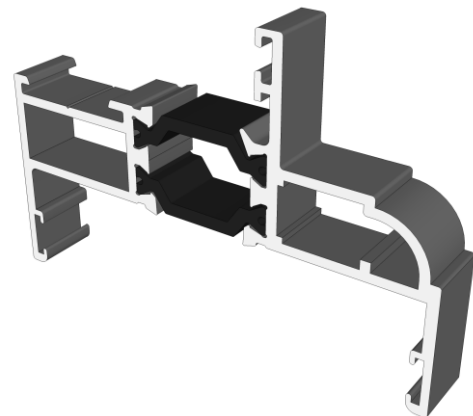

Ovolo Direct Fix: ETC019

Duration Windows reserves the right to make changes to the product specification as technical developments dictate, and without prior notice. Pictures shown are for illustrative purposes and are not binding in detail, colour or specification.