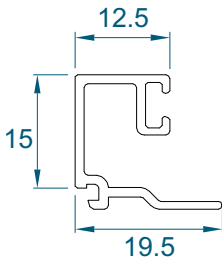

# Beads & Weather Bar

**DURATION  
WINDOWS**

**Flat 28mm: ETC161**

**Chamfered 28mm: ETC164**

**Security 28mm: ETC166**

**Flat 24mm: ETC162**

**Chamfered 24mm: ETC163**

**Chelton 24mm: W20167**