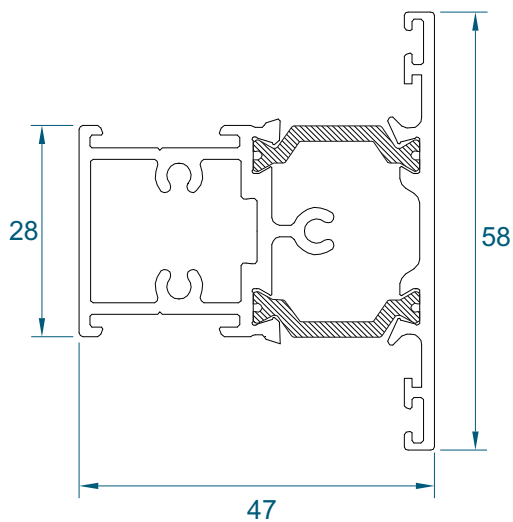

Intermediate Transom / Mullion: ETC033

Duration Windows reserves the right to make changes to the product specification as technical developments dictate, and without prior notice. Pictures shown are for illustrative purposes and are not binding in detail, colour or specification.