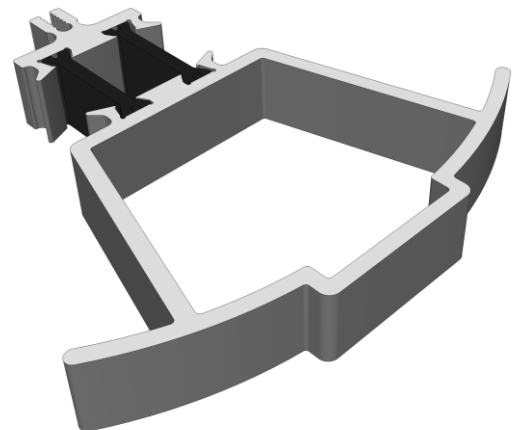

137° - 155°: ETC041

Duration Windows reserves the right to make changes to the product specification as technical developments dictate, and without prior notice. Pictures shown are for illustrative purposes and are not binding in detail, colour or specification.