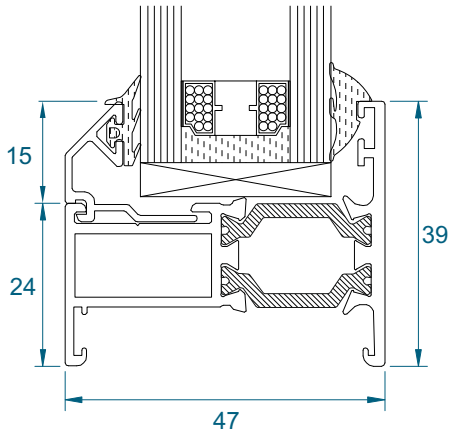

Fixed Window Examples

DURATION
WINDOWS

ETC010 Fixed Window