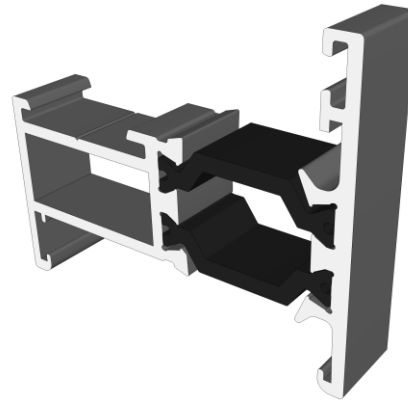

Outer Frames

DURATION
WINDOWS

Slim Equal Leg: ETC010