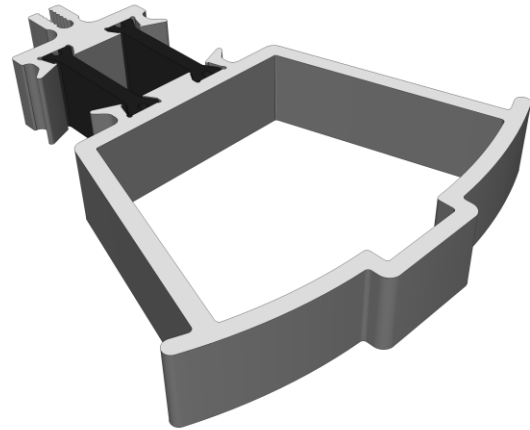

Bay Poles

DURATION
WINDOWS

156° - 170°: ETC042