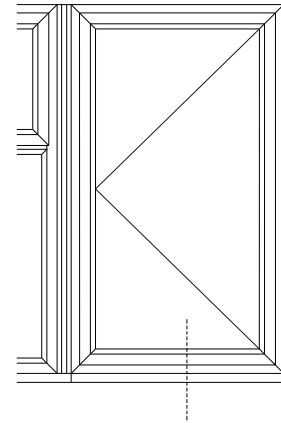

Combination Examples

DURATION WINDOWS

ETC018,ETC028,ETC166

Duration Windows reserves the right to make changes to the product specification as technical developments dictate, and without prior notice. Pictures shown are for illustrative purposes and are not binding in detail, colour or specification.