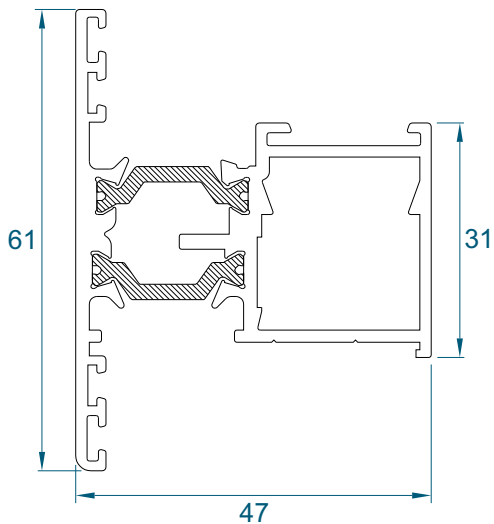

Internal Glazed Flat Vent: ETC024N