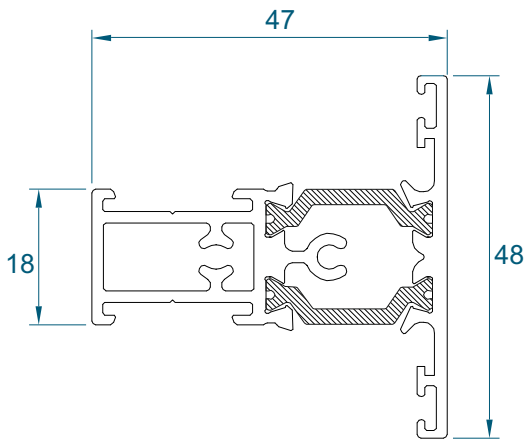

Transoms / Mullions

Transom / Mullion: ETC031N