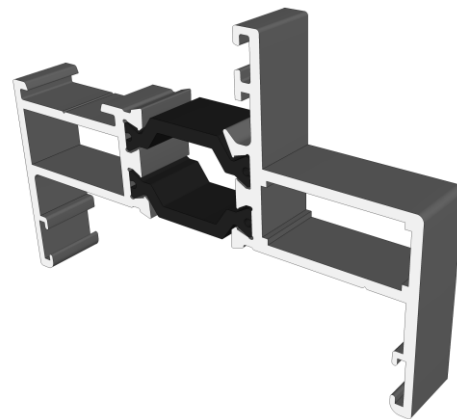

Standard Direct Fix: ETC018