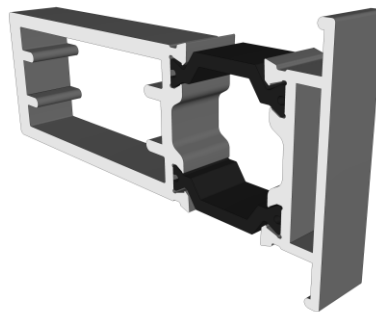

Coupling Bar & Extension

DURATION
WINDOWS

Coupling Bar: ETC517