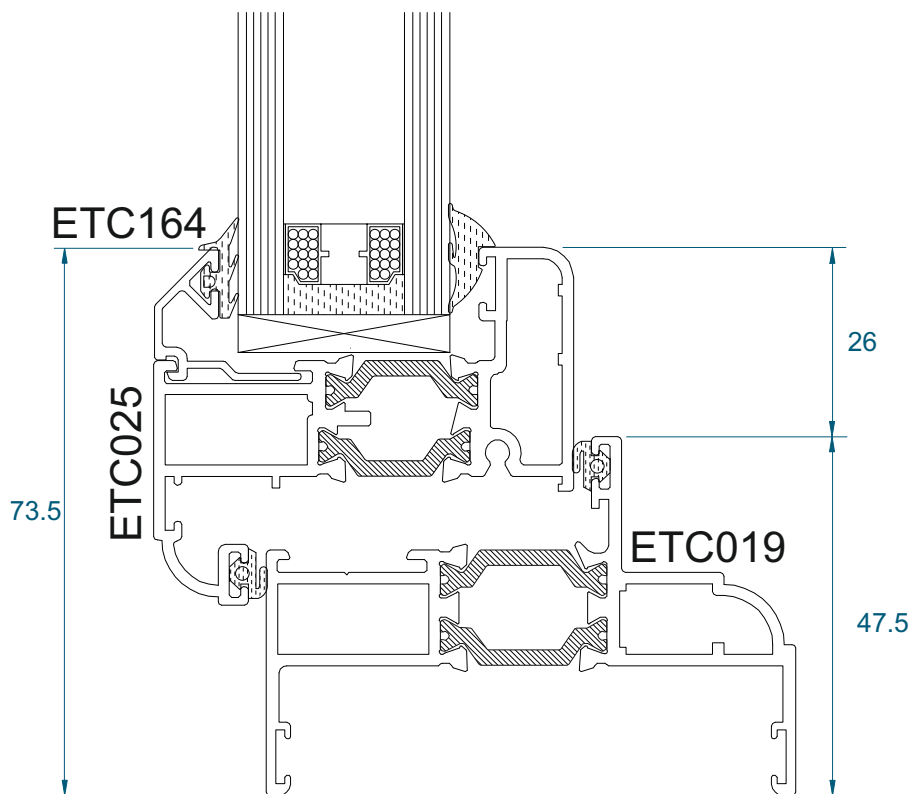

Combination Examples

DURATION WINDOWS

ETC019,ETC025,ETC164

Duration Windows reserves the right to make changes to the product specification as technical developments dictate, and without prior notice. Pictures shown are for illustrative purposes and are not binding in detail, colour or specification.