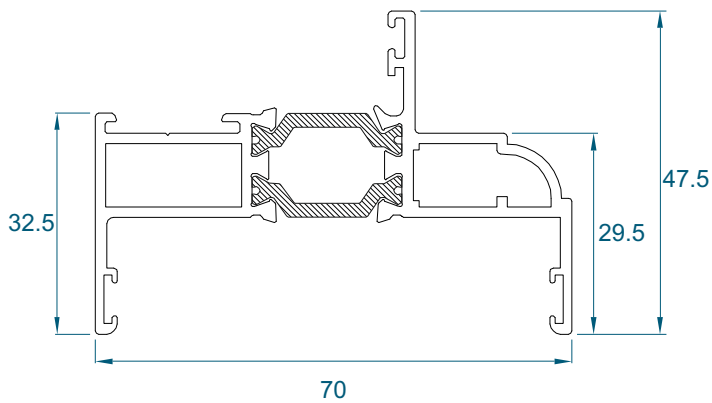

Ovolo Direct Fix: ETC019

Duration Windows reserves the right to make changes to the product specification as technical developments dictate, and without prior notice. Pictures shown are for illustrative purposes and are not binding in detail, colour or specification.