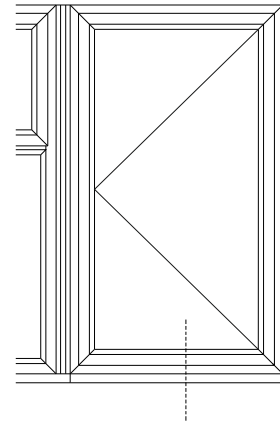

Combination Examples

DURATION WINDOWS

ETC010,ETC028,ETC166

Duration Windows reserves the right to make changes to the product specification as technical developments dictate, and without prior notice. Pictures shown are for illustrative purposes and are not binding in detail, colour or specification.