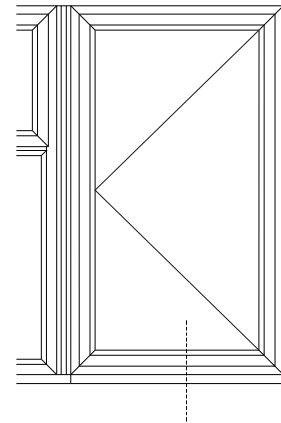

Combination Examples

DURATION WINDOWS

ETC019,ETC025,ETC164

Duration Windows reserves the right to make changes to the product specification as technical developments dictate, and without prior notice. Pictures shown are for illustrative purposes and are not binding in detail, colour or specification.