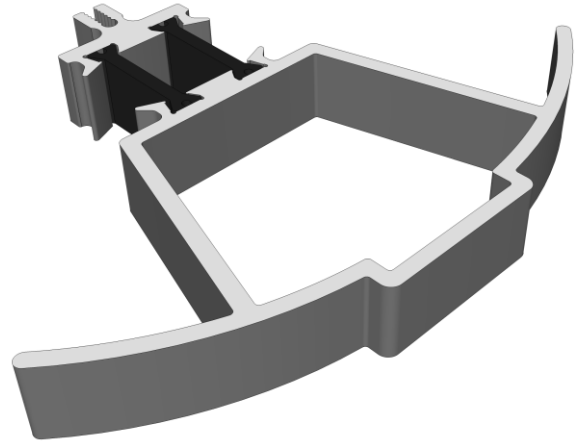

Bay Poles

DURATION
WINDOWS

120° - 136°: ETC040