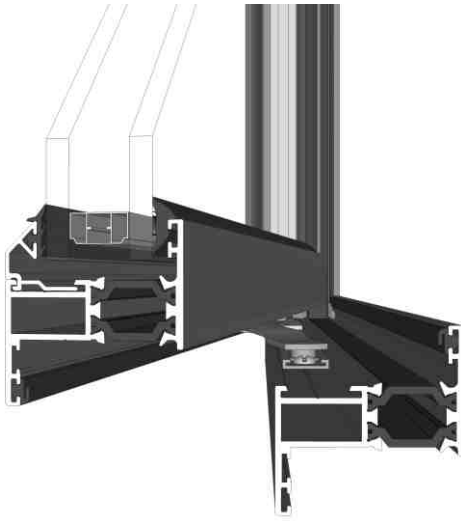

Combination Examples

DURATION WINDOWS

ETC020,ETC020,ETC164

Duration Windows reserves the right to make changes to the product specification as technical developments dictate, and without prior notice. Pictures shown are for illustrative purposes and are not binding in detail, colour or specification.