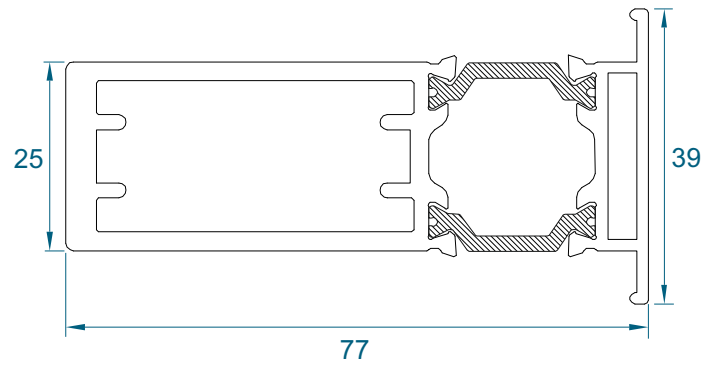

Coupling Bar & Extension

DURATION
WINDOWS

Coupling Bar: ETC517