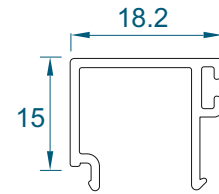

# Beads & Weather Bar

**DURATION  
WINDOWS**

**Flat 28mm: ETC161**

**Chamfered 28mm: ETC164**

**Security 28mm: ETC166**

**Flat 24mm: ETC162**

**Chamfered 24mm: ETC163**

**Chelton 24mm: W20167**