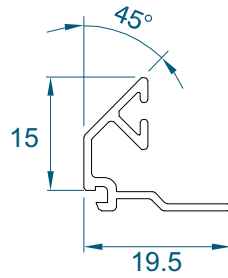

# Beads & Weather Bar

**DURATION  
WINDOWS**

**Flat 28mm: ETC161**

**Chamfered 28mm: ETC164**

**Security 28mm: ETC166**

**Flat 24mm: ETC162**

**Chamfered 24mm: ETC163**

**Chelton 24mm: W20167**