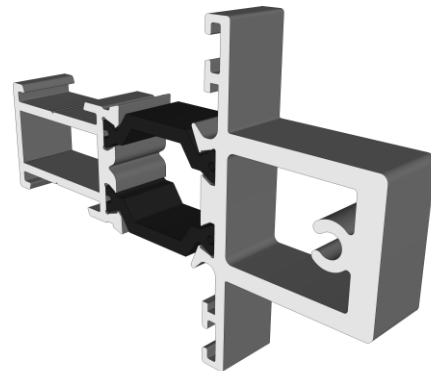

Heavy Duty Transom / Mullion: ETC032