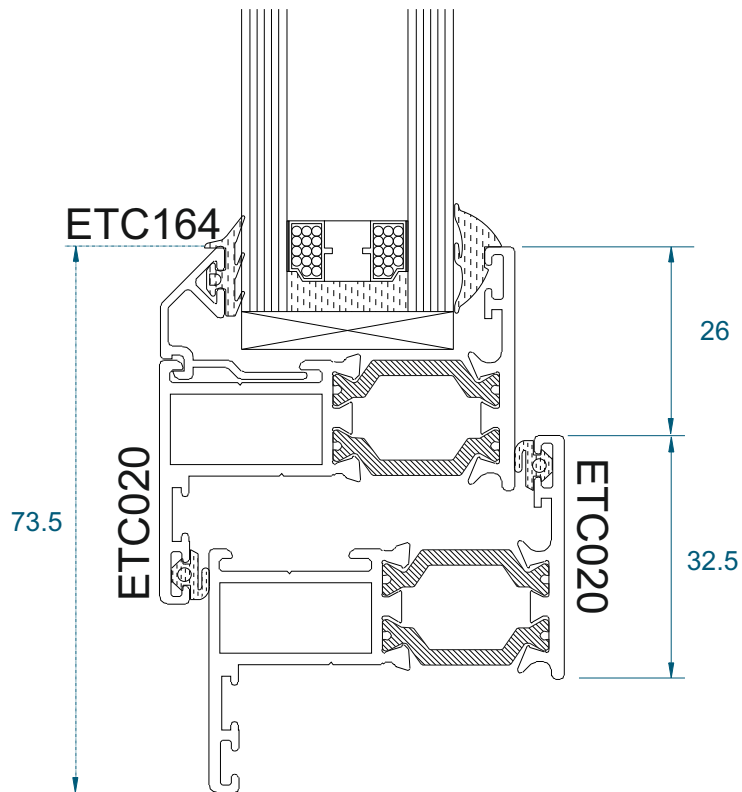

Combination Examples

DURATION WINDOWS

ETC020,ETC020,ETC164

Duration Windows reserves the right to make changes to the product specification as technical developments dictate, and without prior notice. Pictures shown are for illustrative purposes and are not binding in detail, colour or specification.