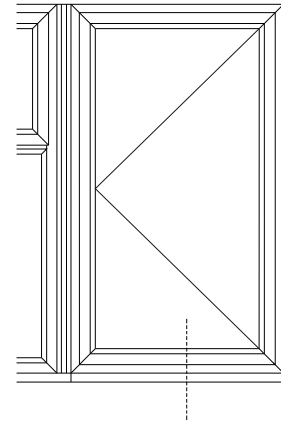

Combination Examples

DURATION WINDOWS

ETC020,ETC020,ETC164

Duration Windows reserves the right to make changes to the product specification as technical developments dictate, and without prior notice. Pictures shown are for illustrative purposes and are not binding in detail, colour or specification.