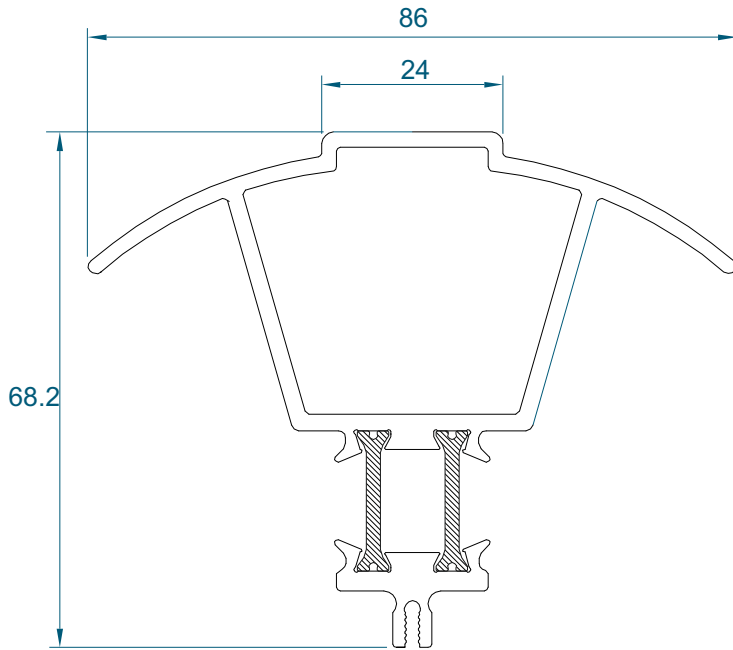

Bay Poles

DURATION
WINDOWS

120° - 136°: ETC040