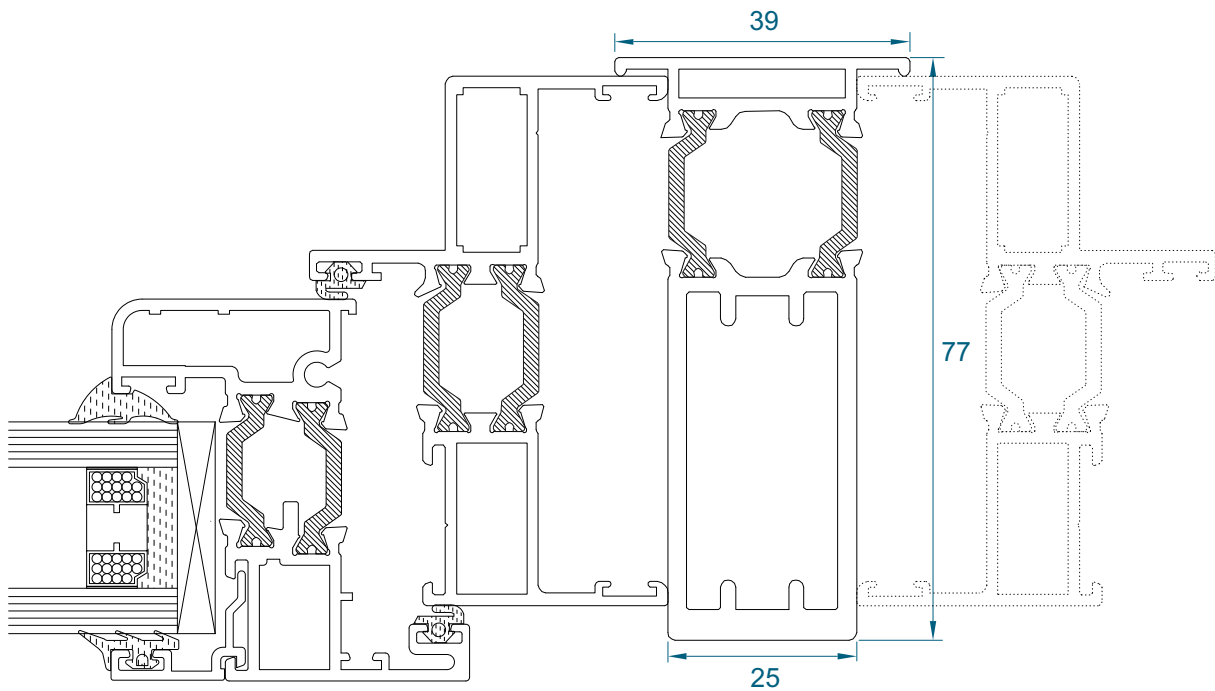

# Coupling Bar

DURATION  
WINDOWS

ETC517, ETC010, ETC161

Duration Windows reserves the right to make changes to the product specification as technical developments dictate, and without prior notice. Pictures shown are for illustrative purposes and are not binding in detail, colour or specification.