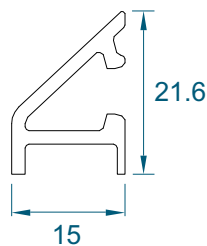

Weather Bar: VL72

Duration Windows reserves the right to make changes to the product specification as technical developments dictate, and without prior notice. Pictures shown are for illustrative purposes and are not binding in detail, colour or specification.