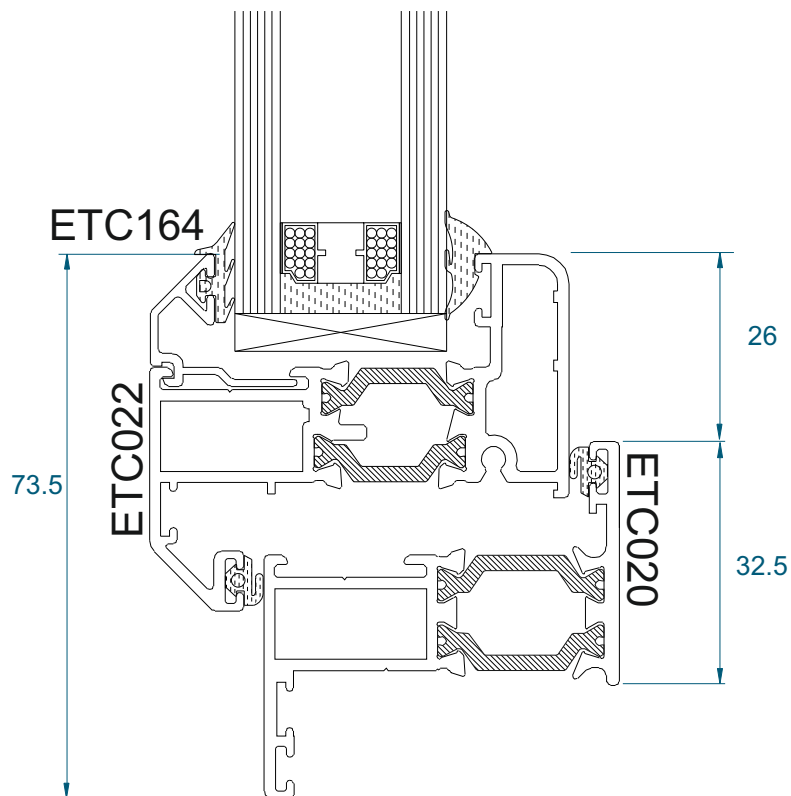

Combination Examples

DURATION WINDOWS

ETC020,ETC022,ETC164

Duration Windows reserves the right to make changes to the product specification as technical developments dictate, and without prior notice. Pictures shown are for illustrative purposes and are not binding in detail, colour or specification.