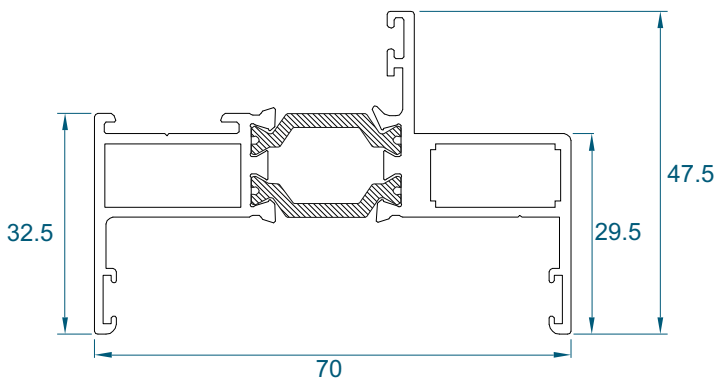

Standard Direct Fix: ETC018