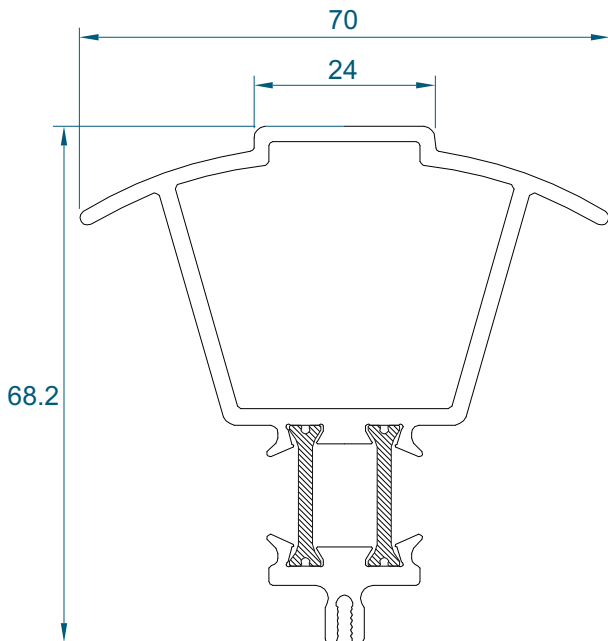

137° - 155°: ETC041

Duration Windows reserves the right to make changes to the product specification as technical developments dictate, and without prior notice. Pictures shown are for illustrative purposes and are not binding in detail, colour or specification.