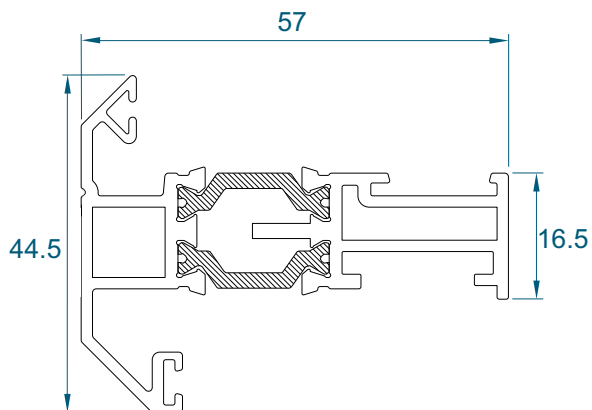

Internal Glazed Chelton Vent: ZSB54

Duration Windows reserves the right to make changes to the product specification as technical developments dictate, and without prior notice. Pictures shown are for illustrative purposes and are not binding in detail, colour or specification.