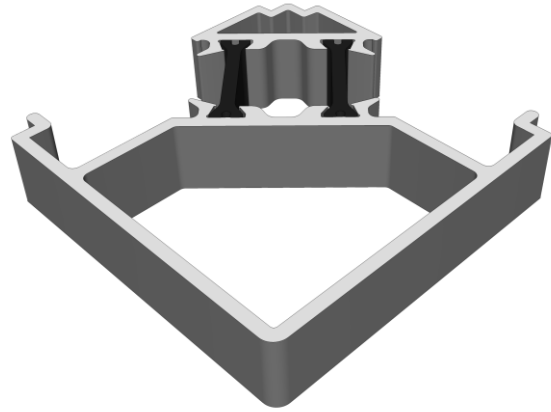

Corner Posts

DURATION
WINDOWS

47mm Corner Post: ETC047