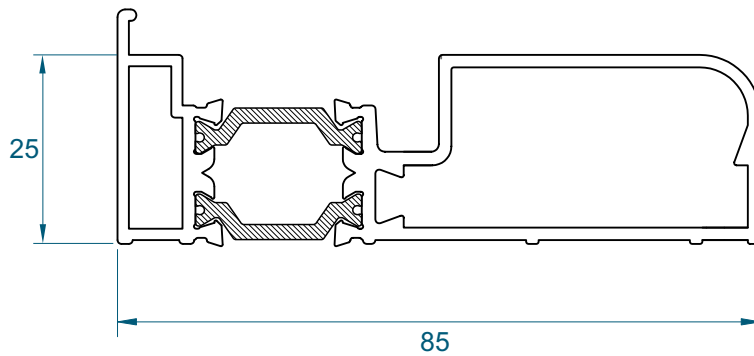

Cills

DURATION
WINDOWS

85mm Cill: ETC178