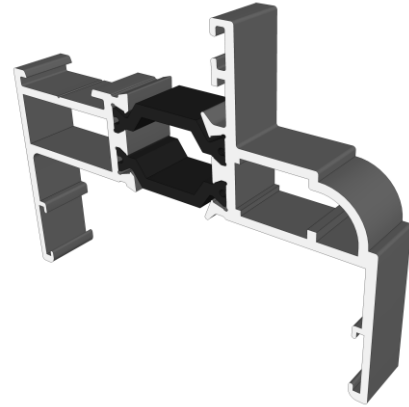

Deep Outer Frames

DURATION
WINDOWS

Deep Ovolo Direct Fix: ETC015