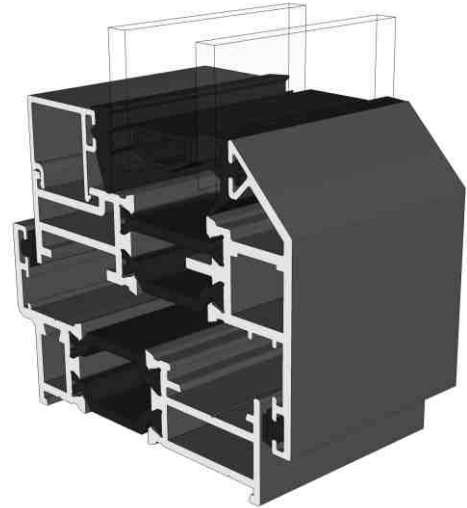

Sections

DURATION WINDOWS

Opener