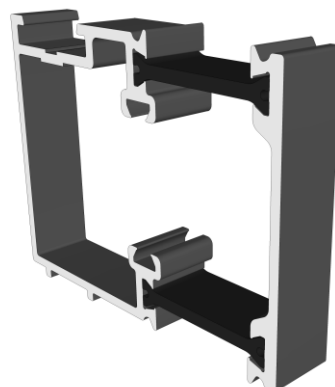

Head Extension: ETC156

Duration Windows reserves the right to make changes to the product specification as technical developments dictate, and without prior notice. Pictures shown are for illustrative purposes and are not binding in detail, colour or specification.