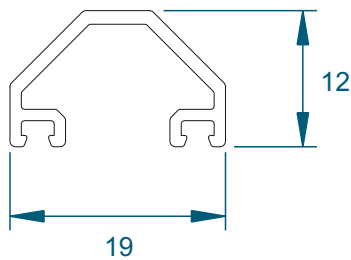

Astragal Bar: ZSB98