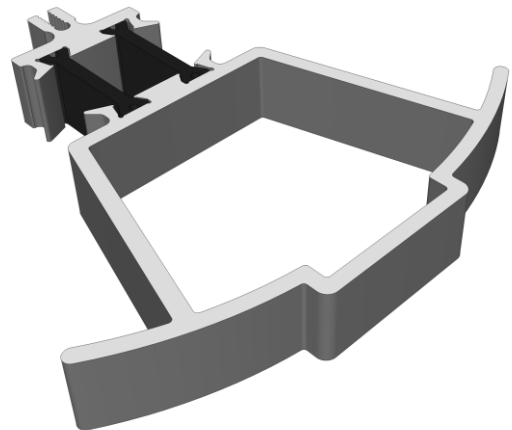

Duration Windows reserves the right to make changes to the product specification as technical developments dictate, and without prior notice. Pictures shown are for illustrative purposes and are not binding in detail, colour or specification.