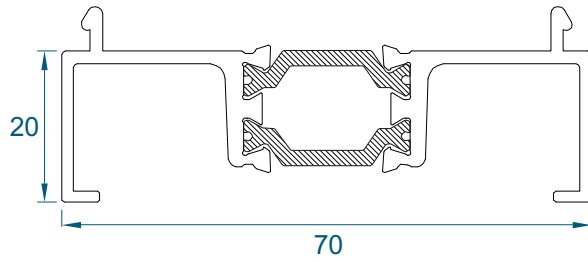

Head Extension: ETC559