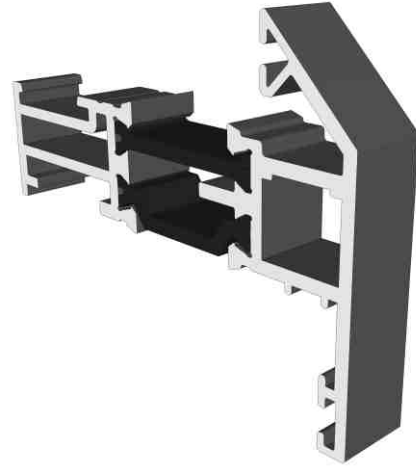

Sash & Beads

DURATION
WINDOWS

Sash: ZSB95