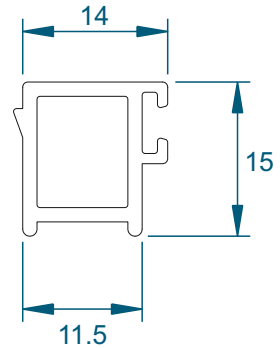

Glazing Reducer: ZSB97

Duration Windows reserves the right to make changes to the product specification as technical developments dictate, and without prior notice. Pictures shown are for illustrative purposes and are not binding in detail, colour or specification.