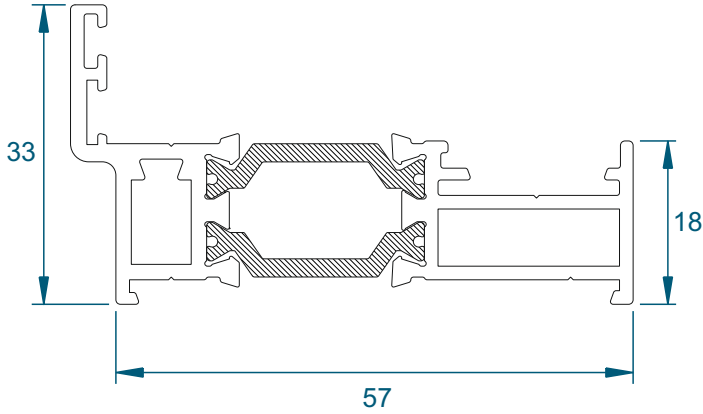

Outer Frames

DURATION
WINDOWS

Equal Leg: ZSB94