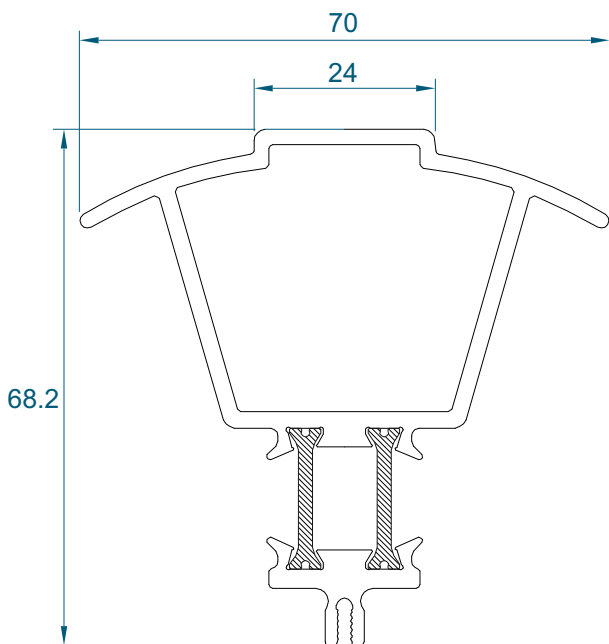

Duration Windows reserves the right to make changes to the product specification as technical developments dictate, and without prior notice. Pictures shown are for illustrative purposes and are not binding in detail, colour or specification.