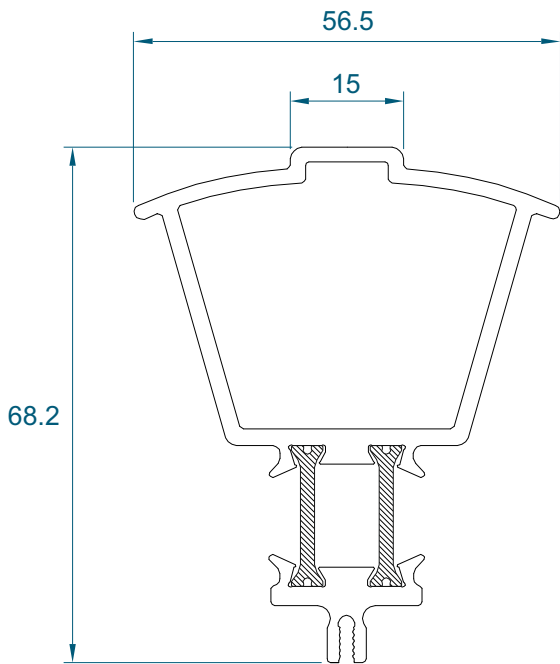

Bay Pole & Corner Post

DURATION
WINDOWS

156° - 170°: ETC042

70mm Corner Post: ETC048