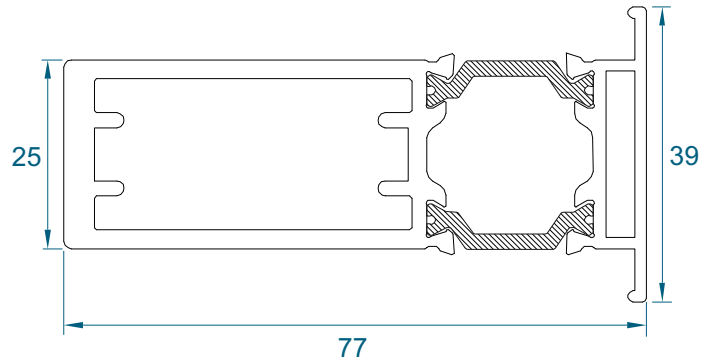

Coupling Bars

DURATION
WINDOWS

70mm Direct Fix Coupling Bar: ETC517