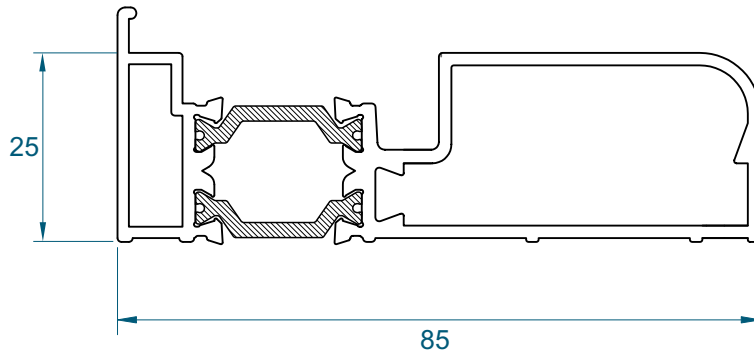

Cills

DURATION
WINDOWS

85mm Cill: ETC178