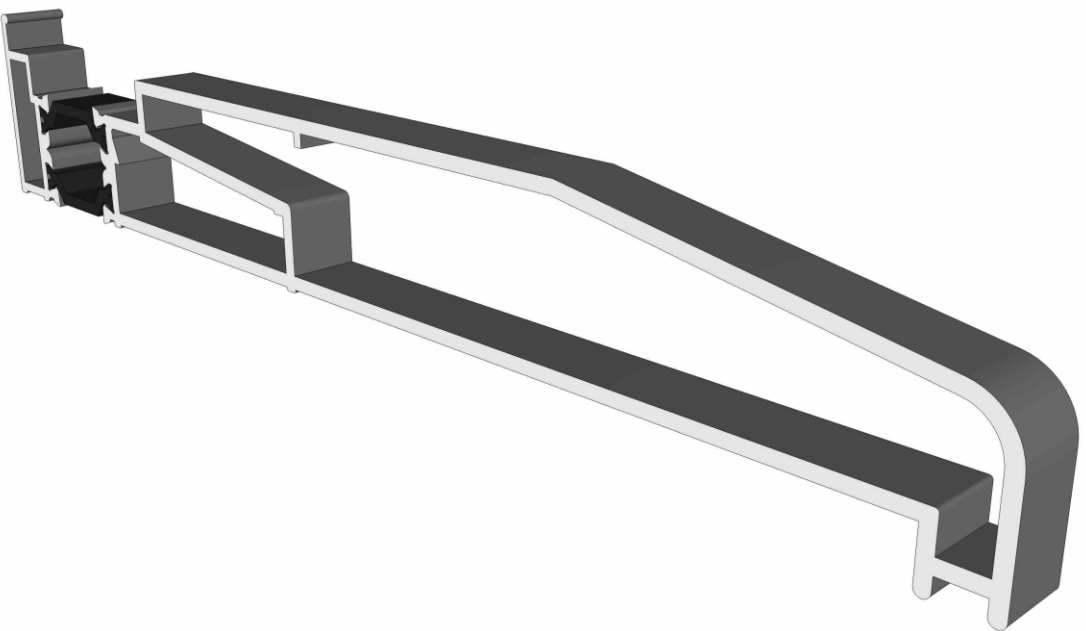

Cills

DURATION
WINDOWS

190mm Cill: ETC158

Duration Windows reserves the right to make changes to the product specification as technical developments dictate, and without prior notice. Pictures shown are for illustrative purposes and are not binding in detail, colour or specification.