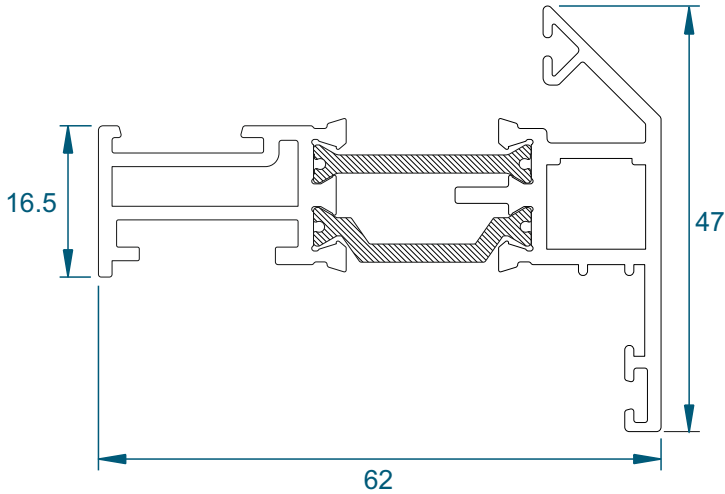

Sash & Beads

DURATION
WINDOWS

Sash: ZSB95