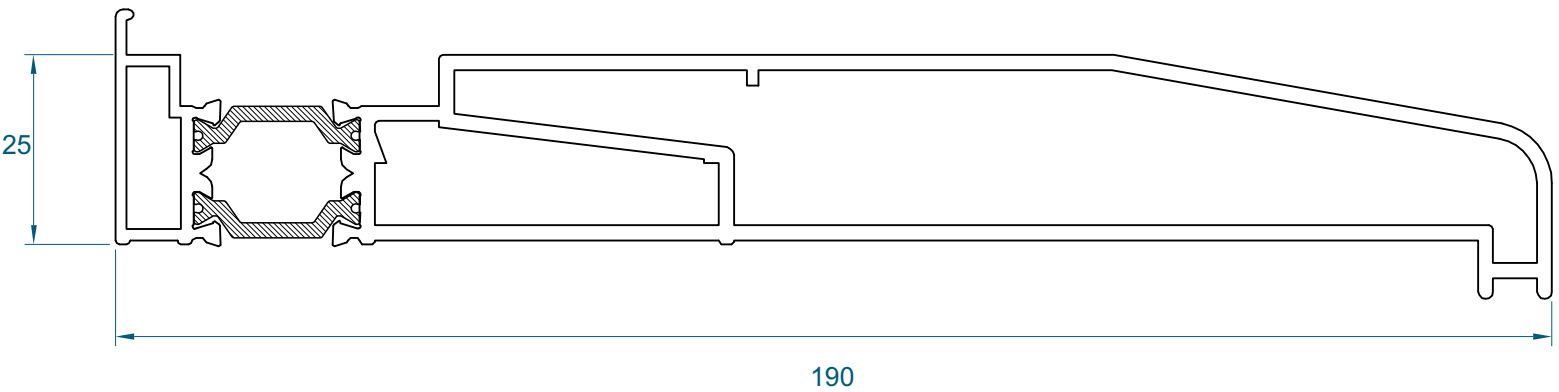

## 150mm Cill: ETC157

Duration Windows reserves the right to make changes to the product specification as technical developments dictate, and without prior notice. Pictures shown are for illustrative purposes and are not binding in detail, colour or specification.

# Cills

DURATION  
WINDOWS

190mm Cill: ETC158

Duration Windows reserves the right to make changes to the product specification as technical developments dictate, and without prior notice. Pictures shown are for illustrative purposes and are not binding in detail, colour or specification.