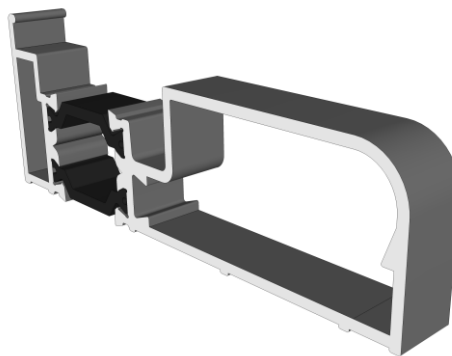

Cills

DURATION
WINDOWS

85mm Cill: ETC178