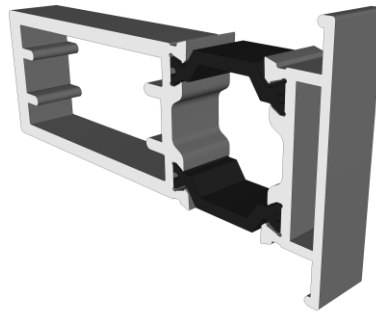

Coupling Bars

DURATION
WINDOWS

70mm Direct Fix Coupling Bar: ETC517