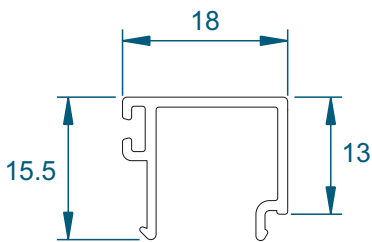

Internal Bead: W20167