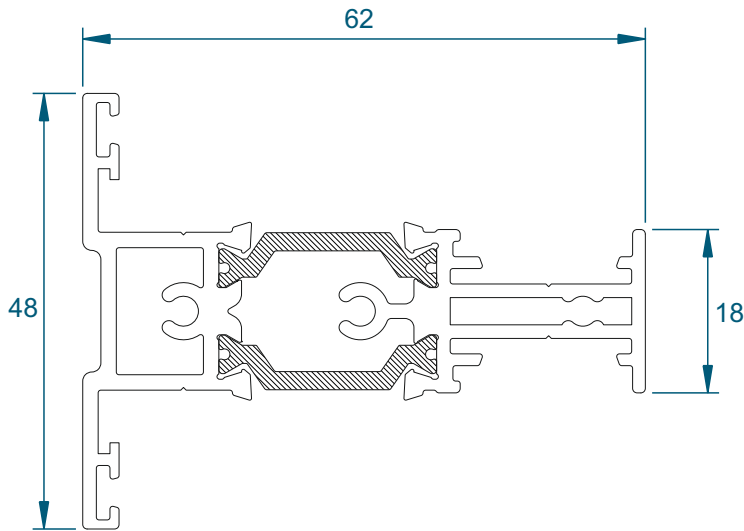

Transom & A-Shaped Astragal

DURATION WINDOWS

Transom / Mullion: ZSB96