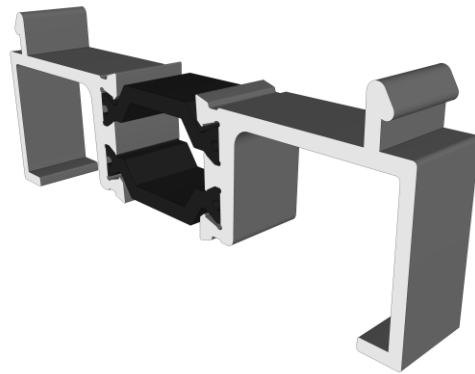

Head Extension: ETC559