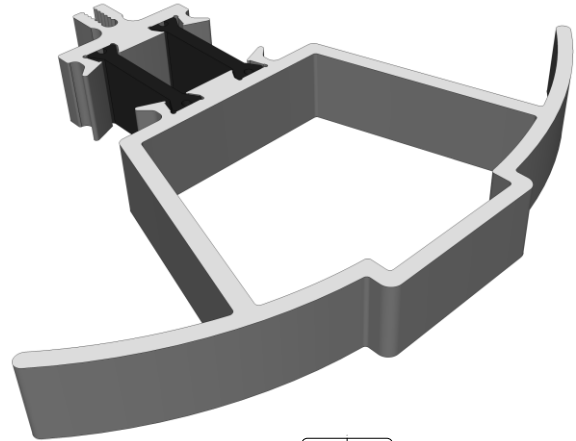

Bay Poles

DURATION
WINDOWS

120° - 136°: ETC040

137° - 155°: ETC041