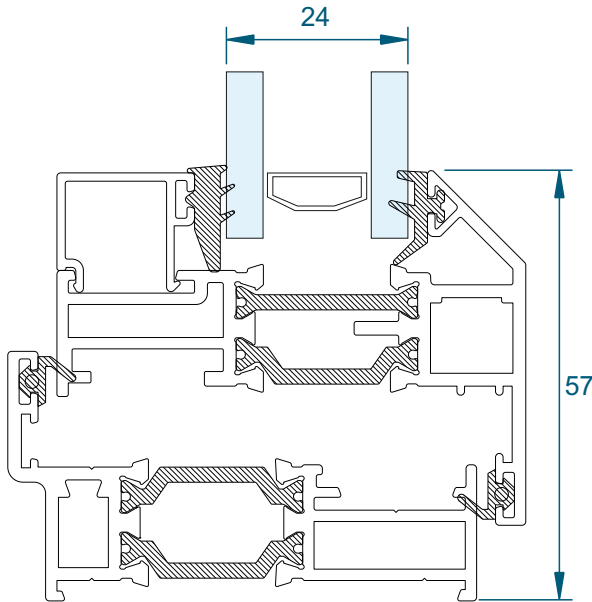

Sections

DURATION WINDOWS

Opener