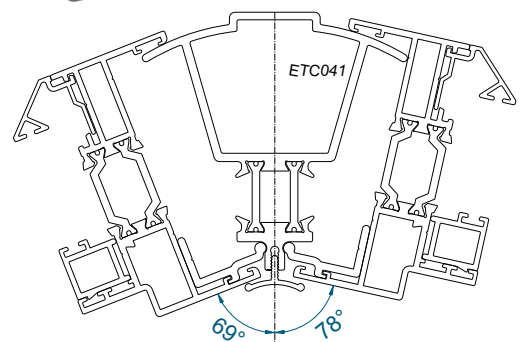

Duration Windows reserves the right to make changes to the product specification as technical developments dictate, and without prior notice. Pictures shown are for illustrative purposes and are not binding in detail, colour or specification.