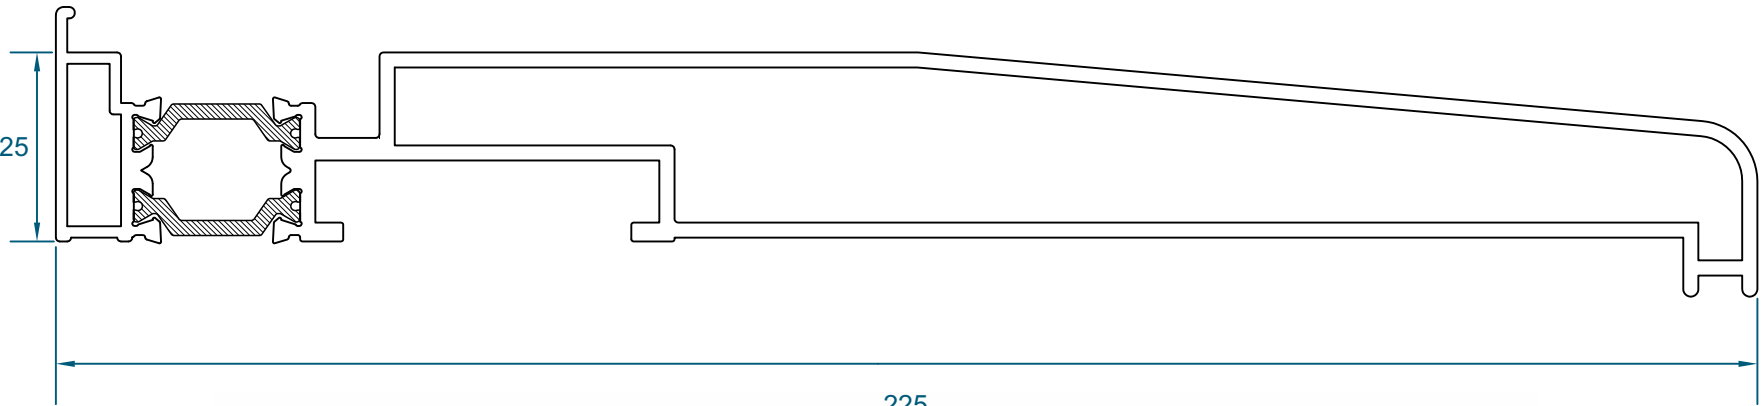

# Cills

DURATION  
WINDOWS

190mm Cill: ETC158

Duration Windows reserves the right to make changes to the product specification as technical developments dictate, and without prior notice. Pictures shown are for illustrative purposes and are not binding in detail, colour or specification.

# Cills

**DURATION  
WINDOWS**

**225mm Cill: ETC-179**

Duration Windows reserves the right to make changes to the product specification as technical developments dictate, and without prior notice. Pictures shown are for illustrative purposes and are not binding in detail, colour or specification.