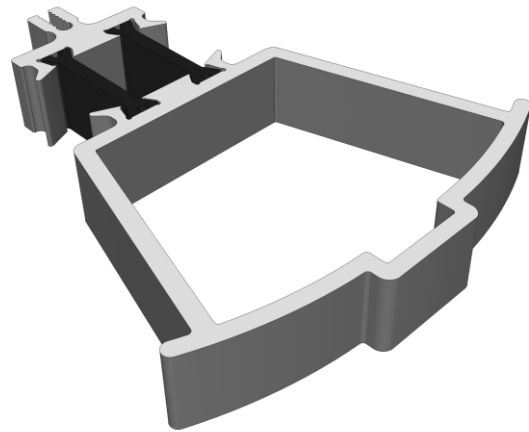

Bay Pole & Corner Post

DURATION
WINDOWS

156° - 170°: ETC042

70mm Corner Post: ETC048