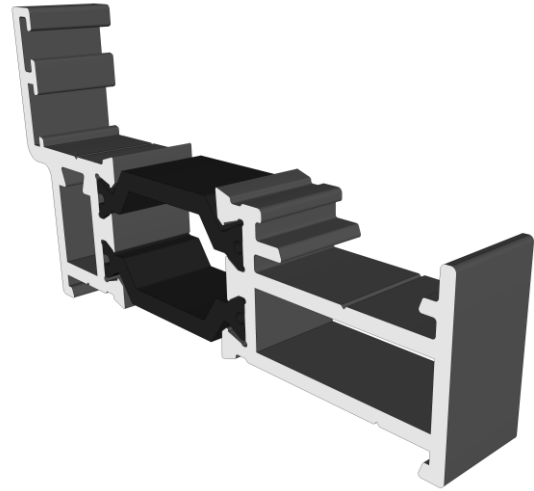

Outer Frames

DURATION
WINDOWS

Equal Leg: ZSB94