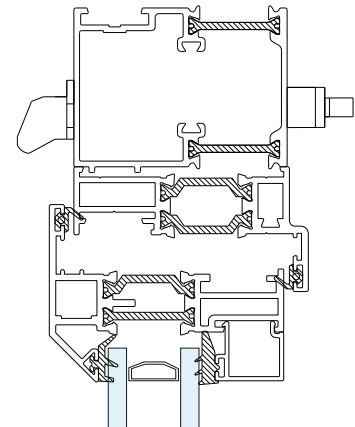

Head Extension: ETC156

Duration Windows reserves the right to make changes to the product specification as technical developments dictate, and without prior notice. Pictures shown are for illustrative purposes and are not binding in detail, colour or specification.