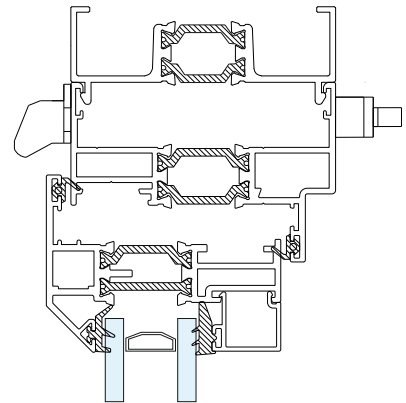

Head Extension: ETC559