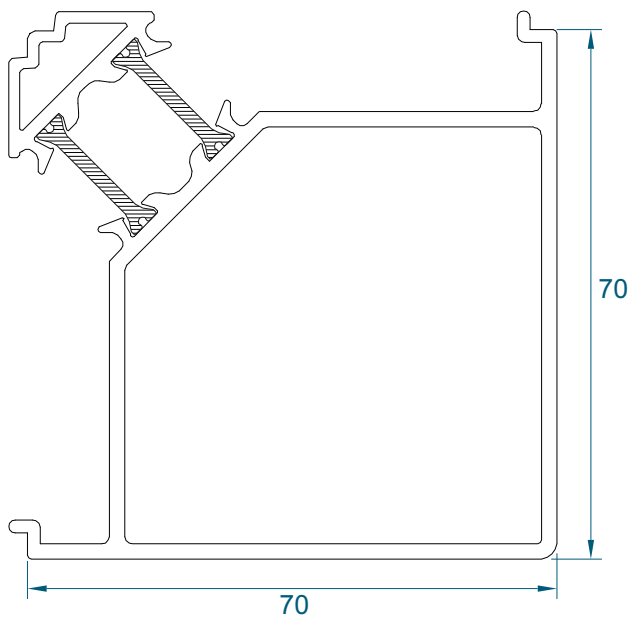

Duration Windows reserves the right to make changes to the product specification as technical developments dictate, and without prior notice. Pictures shown are for illustrative purposes and are not binding in detail, colour or specification.