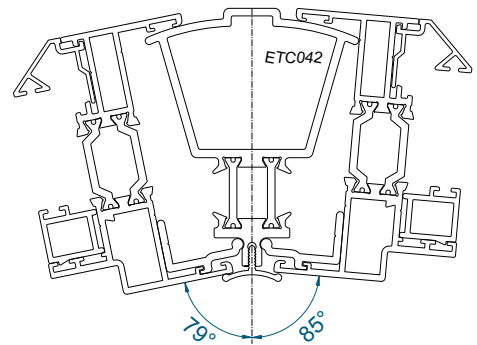

Bay Pole & Corner Post

DURATION
WINDOWS

156° - 170°: ETC042

70mm Corner Post: ETC048