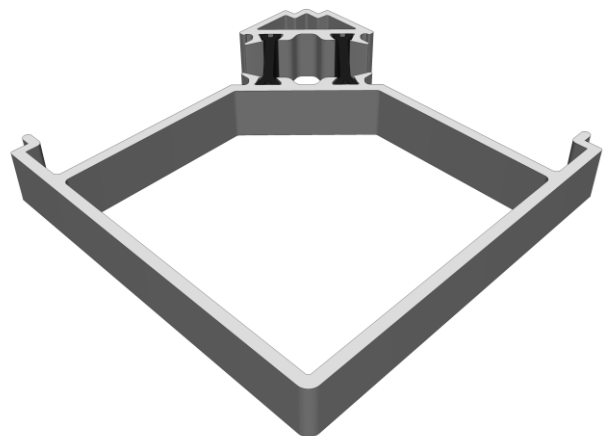

Duration Windows reserves the right to make changes to the product specification as technical developments dictate, and without prior notice. Pictures shown are for illustrative purposes and are not binding in detail, colour or specification.