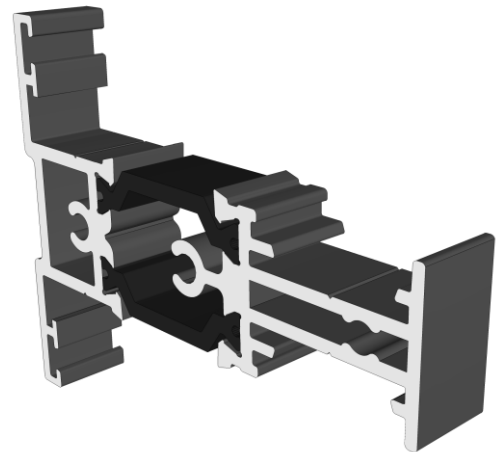

Transom & A-Shaped Astragal

DURATION WINDOWS

Transom / Mullion: ZSB96