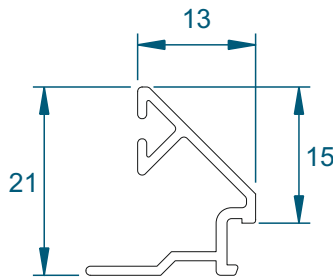

External Bead: ETC375