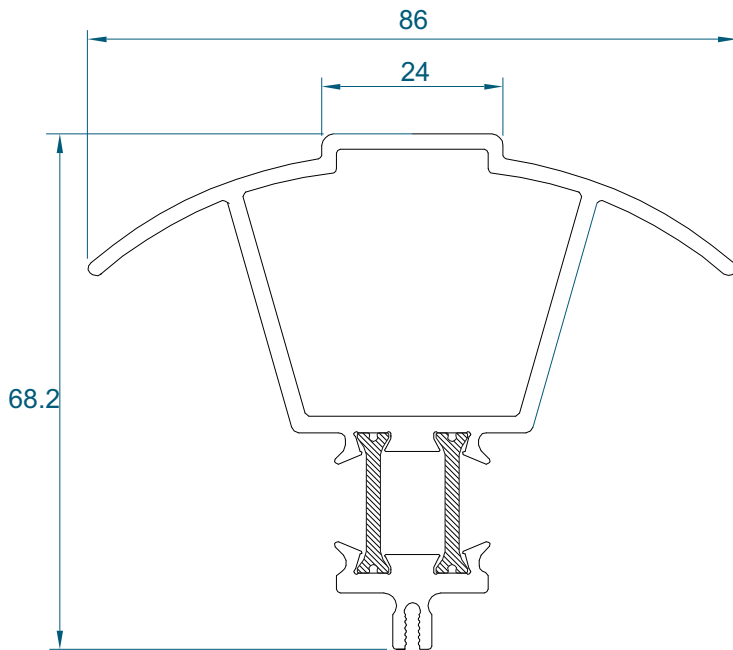

Bay Poles

DURATION
WINDOWS

120° - 136°: ETC040

137° - 155°: ETC041