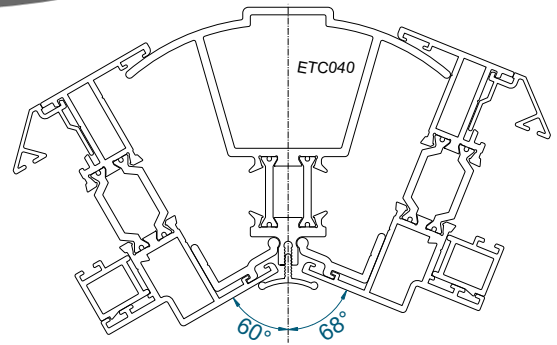

Bay Poles

DURATION
WINDOWS

120° - 136°: ETC040

137° - 155°: ETC041