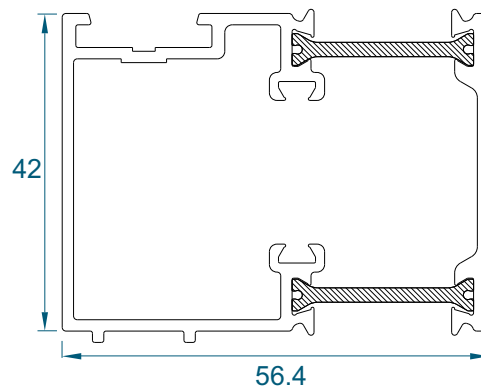

Head Extension: ETC156

Duration Windows reserves the right to make changes to the product specification as technical developments dictate, and without prior notice. Pictures shown are for illustrative purposes and are not binding in detail, colour or specification.