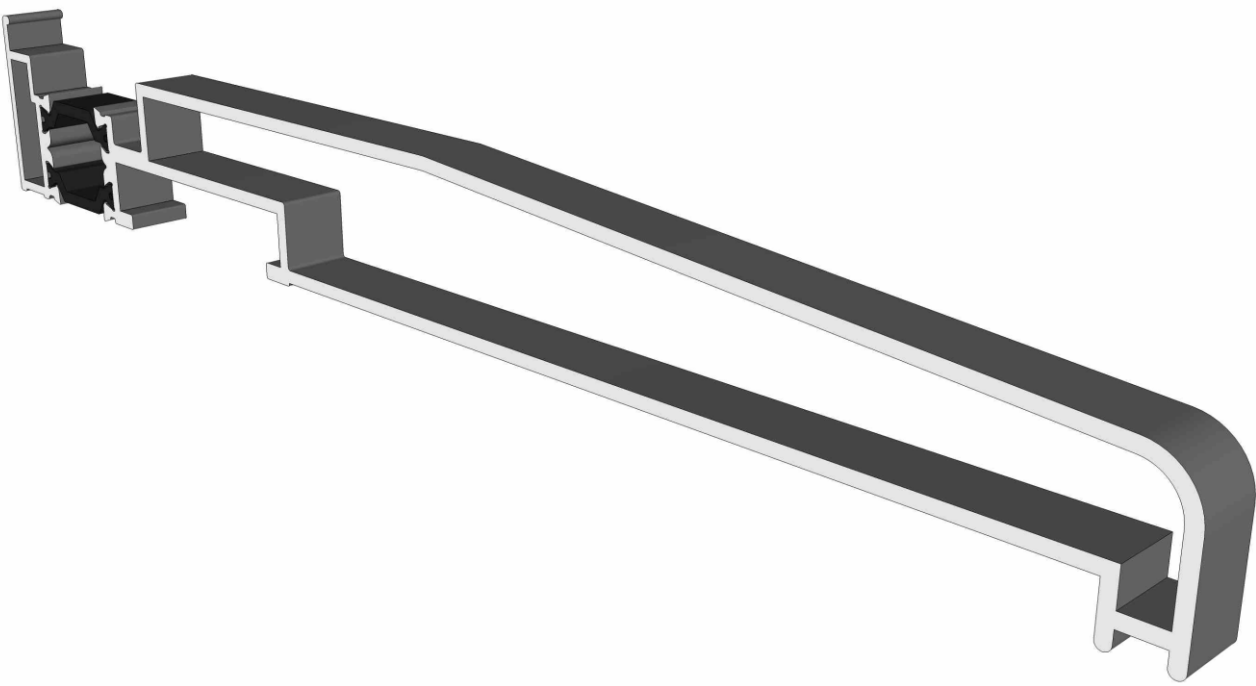

Cills

**DURATION
WINDOWS**

225mm Cill: ETC-179

Duration Windows reserves the right to make changes to the product specification as technical developments dictate, and without prior notice. Pictures shown are for illustrative purposes and are not binding in detail, colour or specification.