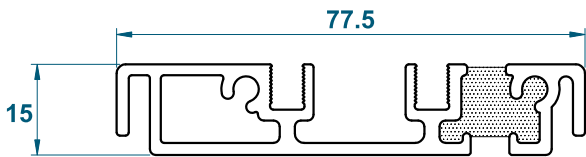

Silver Anodised finish only.