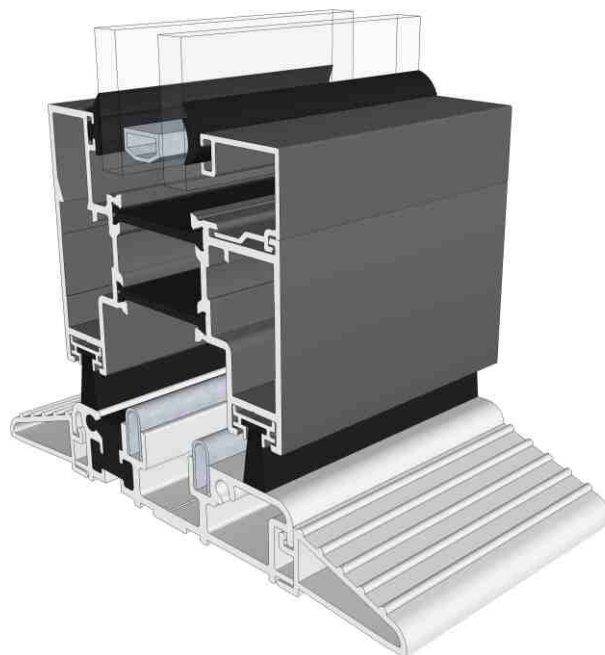

Threshold Sight-Lines

DURATION WINDOWS

20mm Low Threshold Open Out

DB

Duration Windows reserves the right to make changes to the product specification as technical developments dictate, and without prior notice. Pictures shown are for illustrative purposes and are not binding in detail, colour or specification.