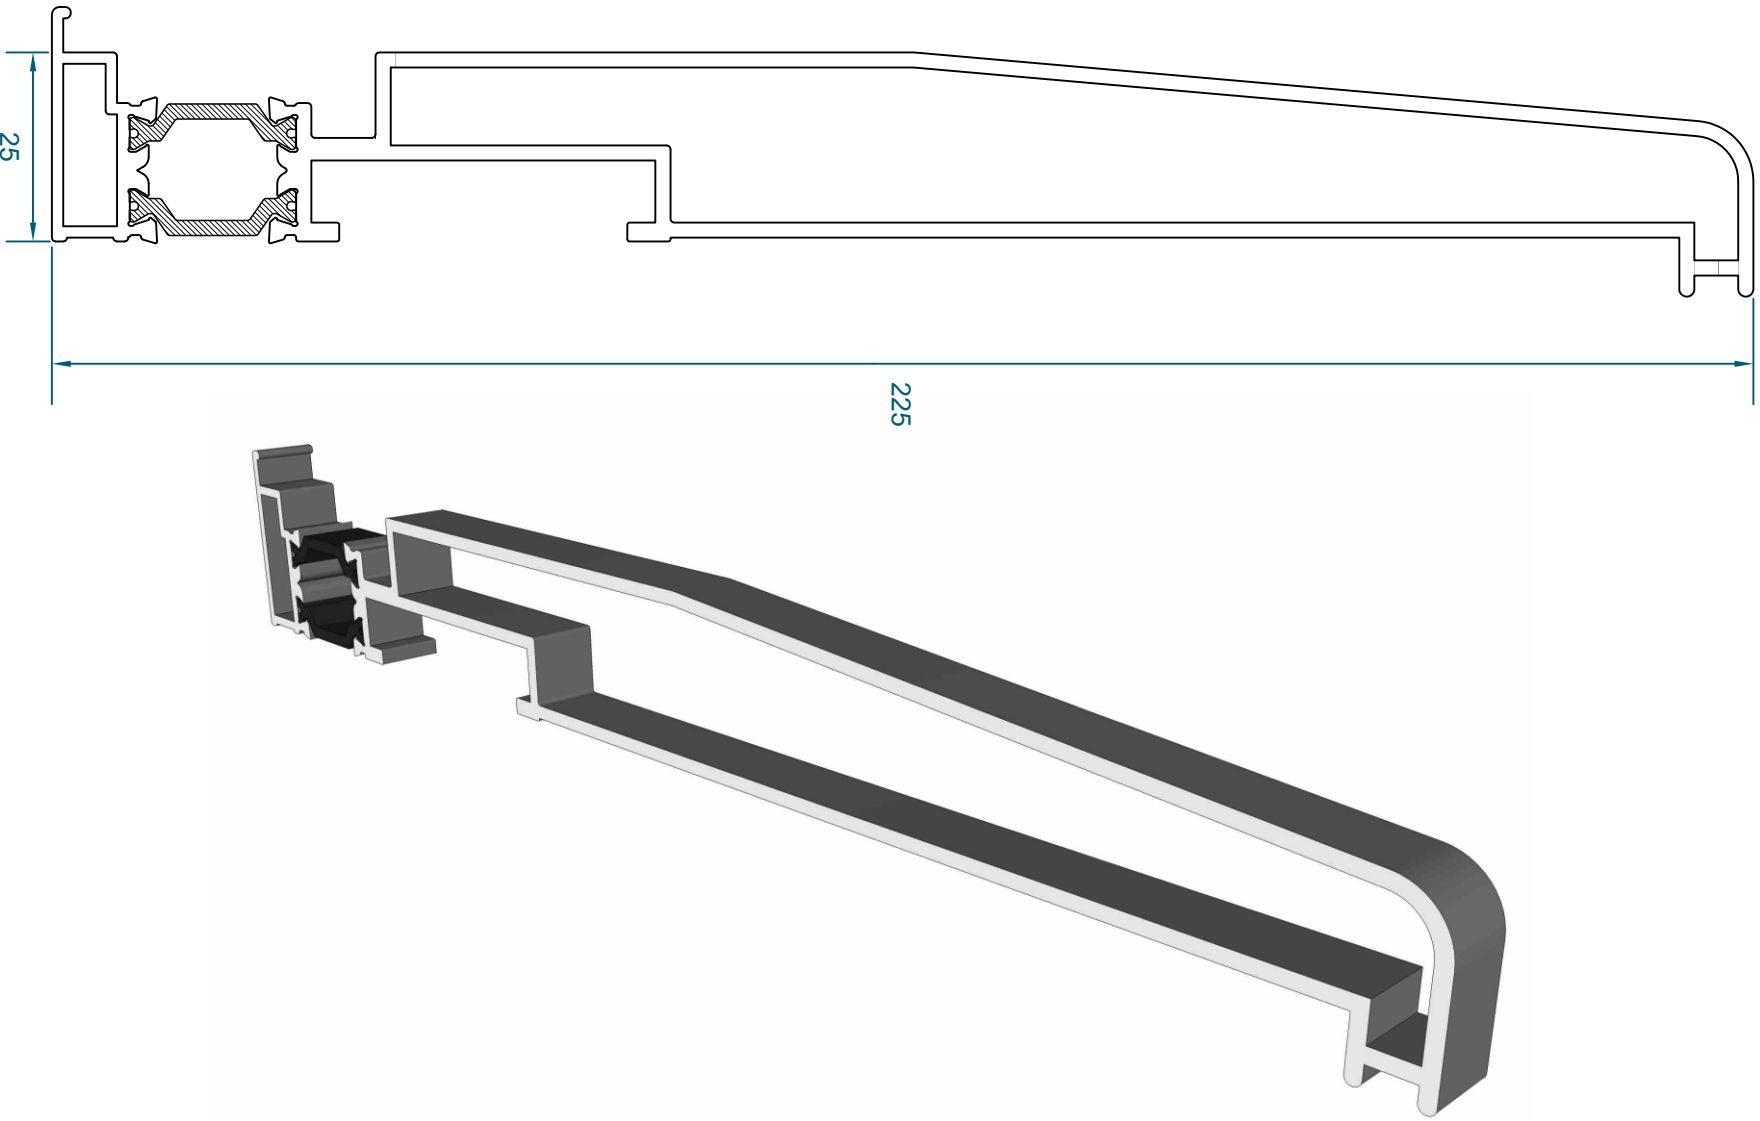

Cills

**DURATION
WINDOWS**

225mm Cill: ETC-179

Duration Windows reserves the right to make changes to the product specification as technical developments dictate, and without prior notice. Pictures shown are for illustrative purposes and are not binding in detail, colour or specification.