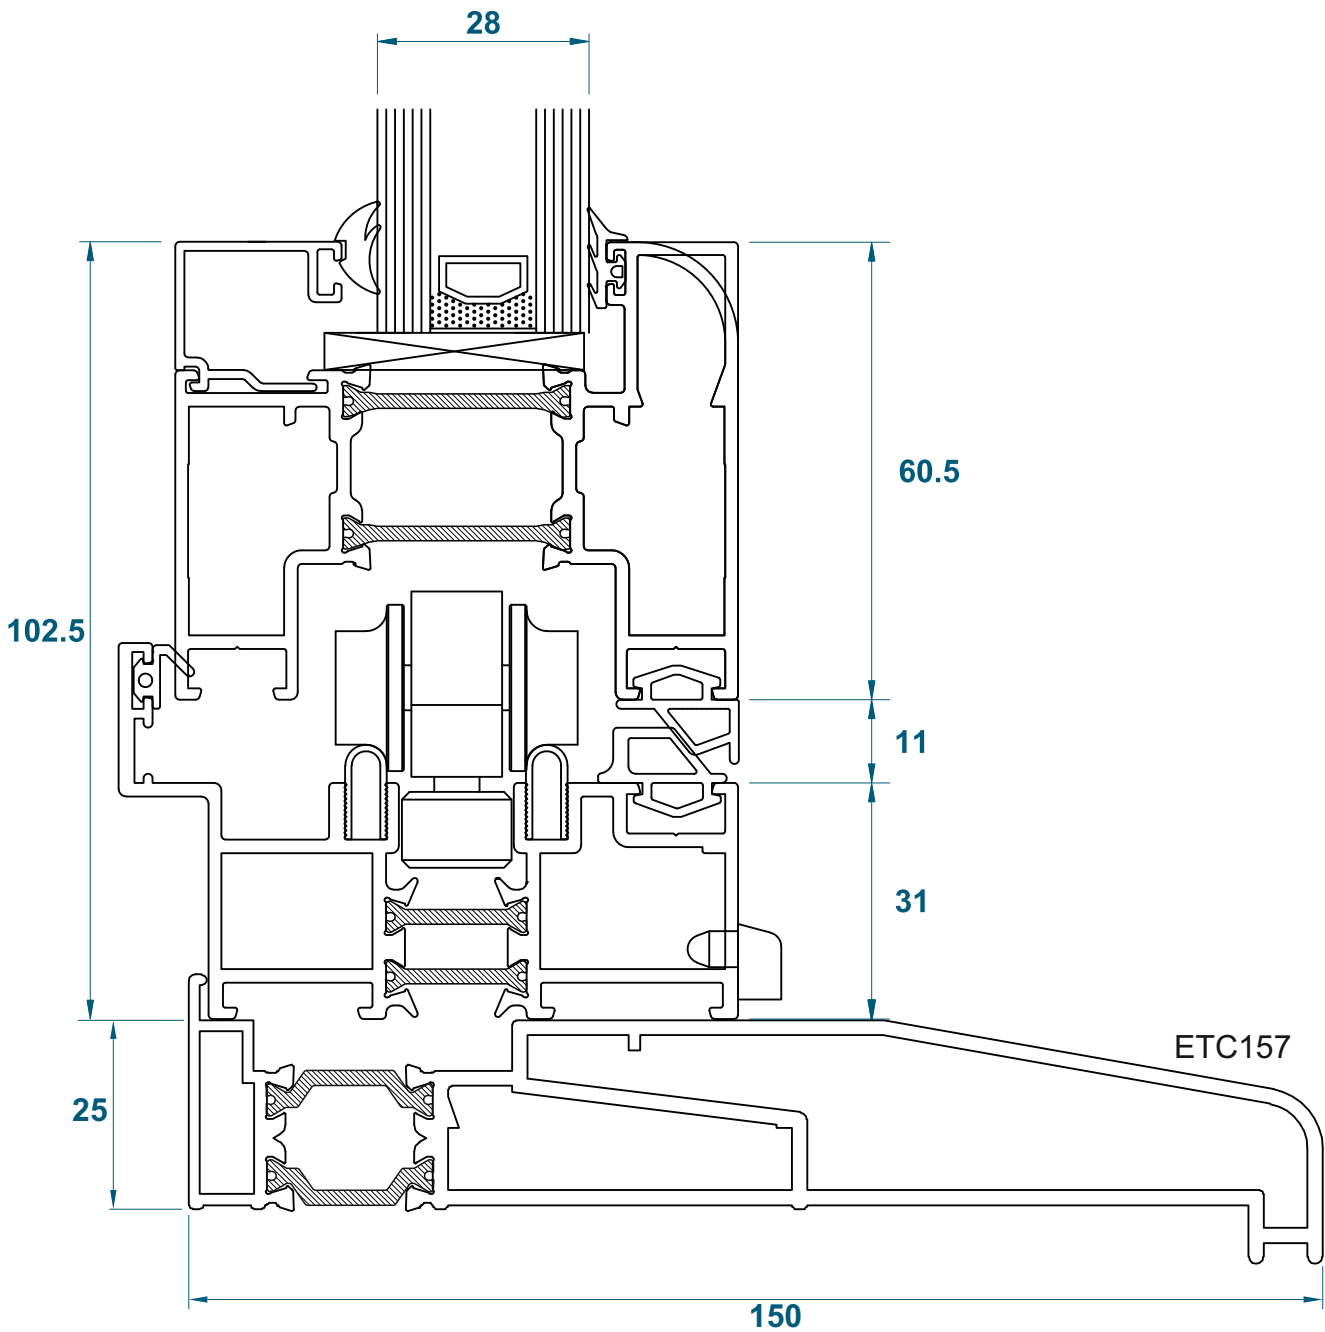

Threshold Sight-Lines

DURATION
WINDOWS

Standard Threshold Plus 150 Cill Open Out

Duration Windows reserves the right to make changes to the product specification as technical developments dictate, and without prior notice. Pictures shown are for illustrative purposes and are not binding in detail, colour or specification.