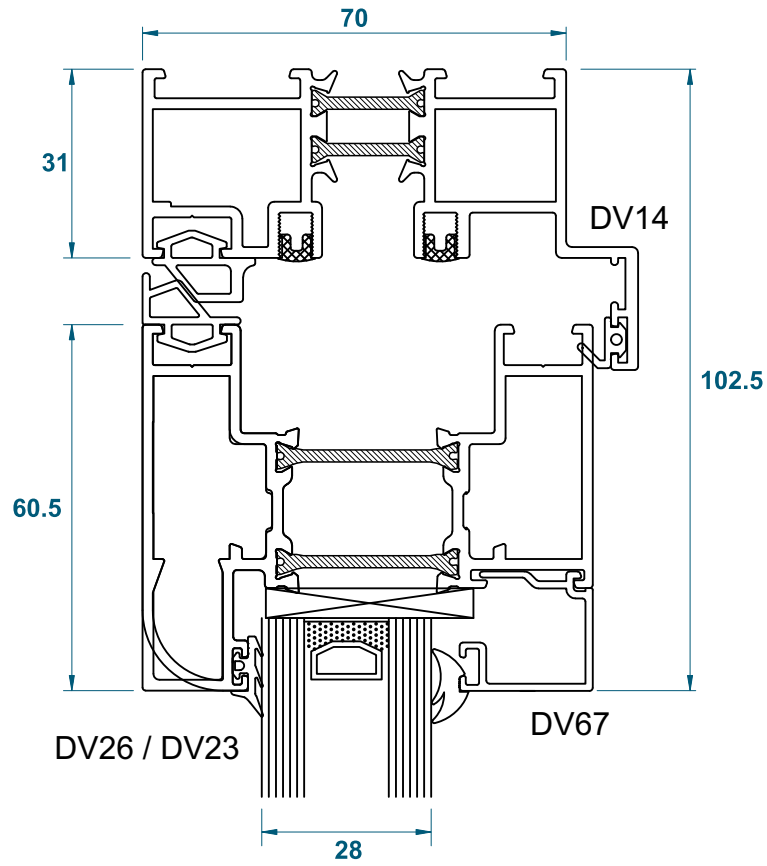

Head Open Out

Duration Windows reserves the right to make changes to the product specification as technical developments dictate, and without prior notice. Pictures shown are for illustrative purposes and are not binding in detail, colour or specification.