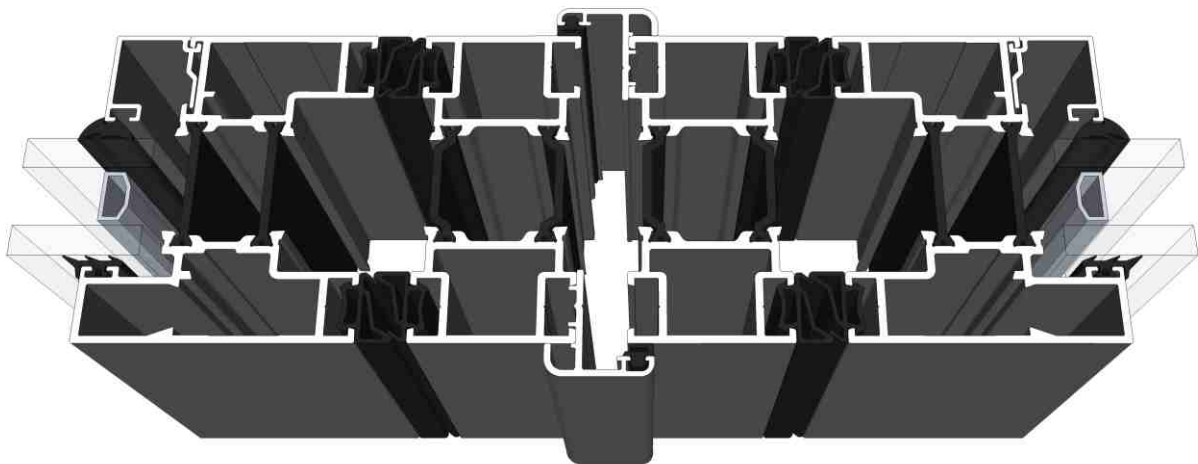

Meeting Stile Sight-Lines

DURATION WINDOWS

Equal Panel Meeting Stile Open Out

Duration Windows reserves the right to make changes to the product specification as technical developments dictate, and without prior notice. Pictures shown are for illustrative purposes and are not binding in detail, colour or specification.