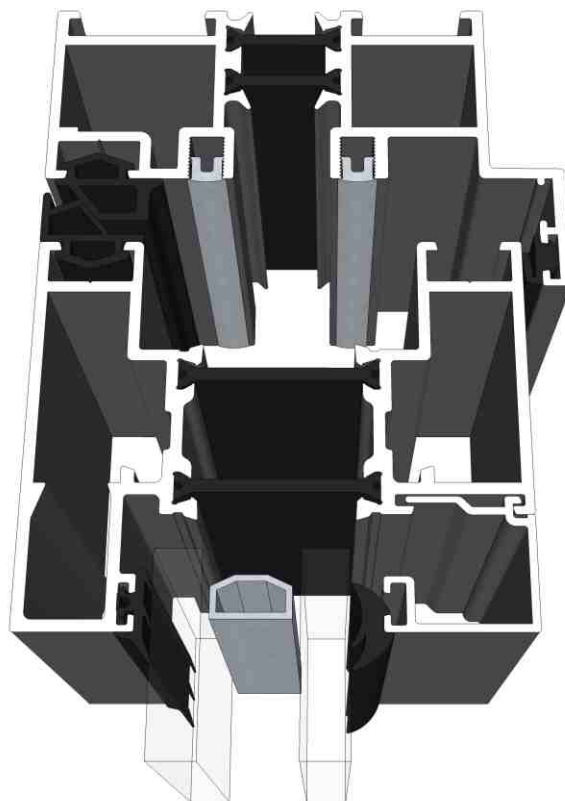

Head Open Out

Duration Windows reserves the right to make changes to the product specification as technical developments dictate, and without prior notice. Pictures shown are for illustrative purposes and are not binding in detail, colour or specification.