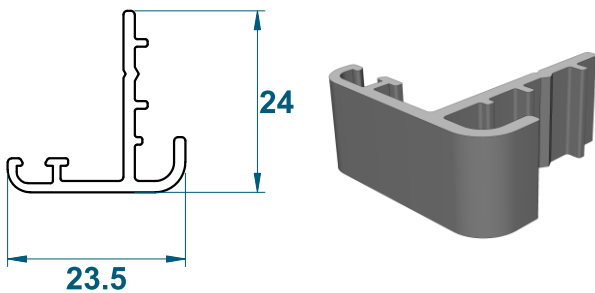

# Beads & Adaptors

DURATION  
WINDOWS

Bead for 28mm unit: DV67

Bead for 32mm unit: DV64

Bead for 24mm unit: DV160

Rebated Door Adaptor: DV56

Low Threshold Adaptor: DV62

Duration Windows reserves the right to make changes to the product specification as technical developments dictate, and without prior notice. Pictures shown are for illustrative purposes and are not binding in detail, colour or specification.