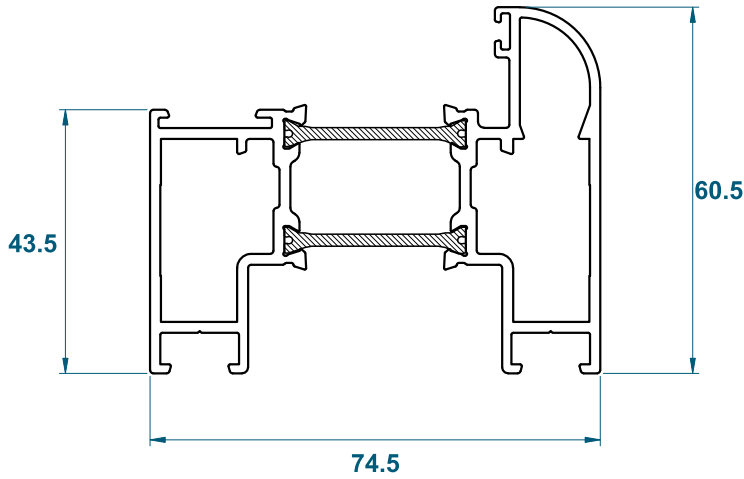

Sashes & Mullions

DURATION
WINDOWS

Soft Line Sash: DV26