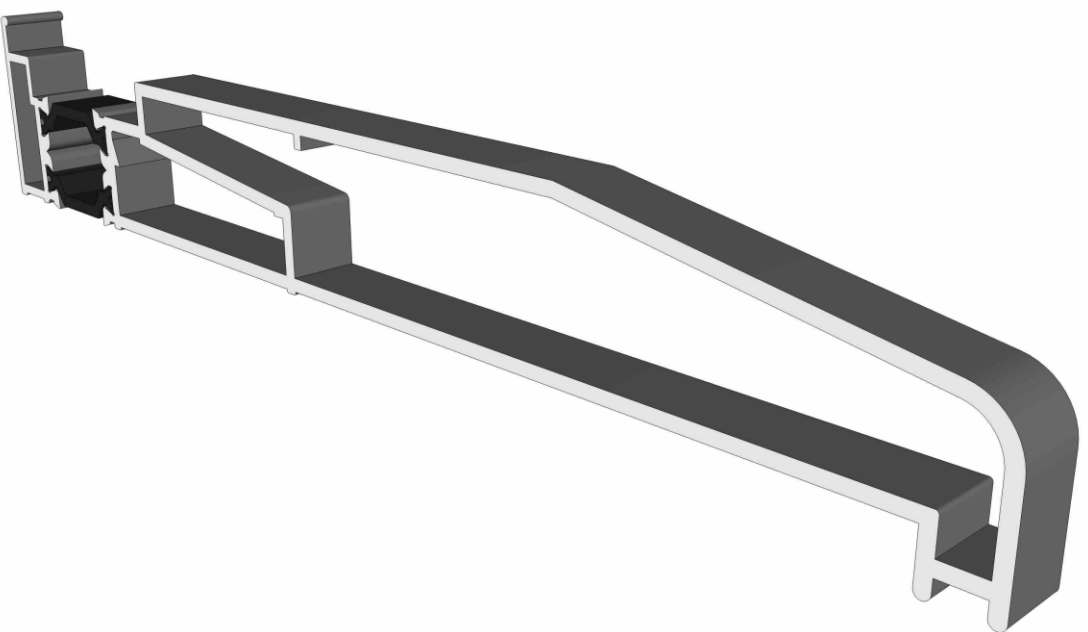

Cills

DURATION
WINDOWS

190mm Cill: ETC158

Duration Windows reserves the right to make changes to the product specification as technical developments dictate, and without prior notice. Pictures shown are for illustrative purposes and are not binding in detail, colour or specification.