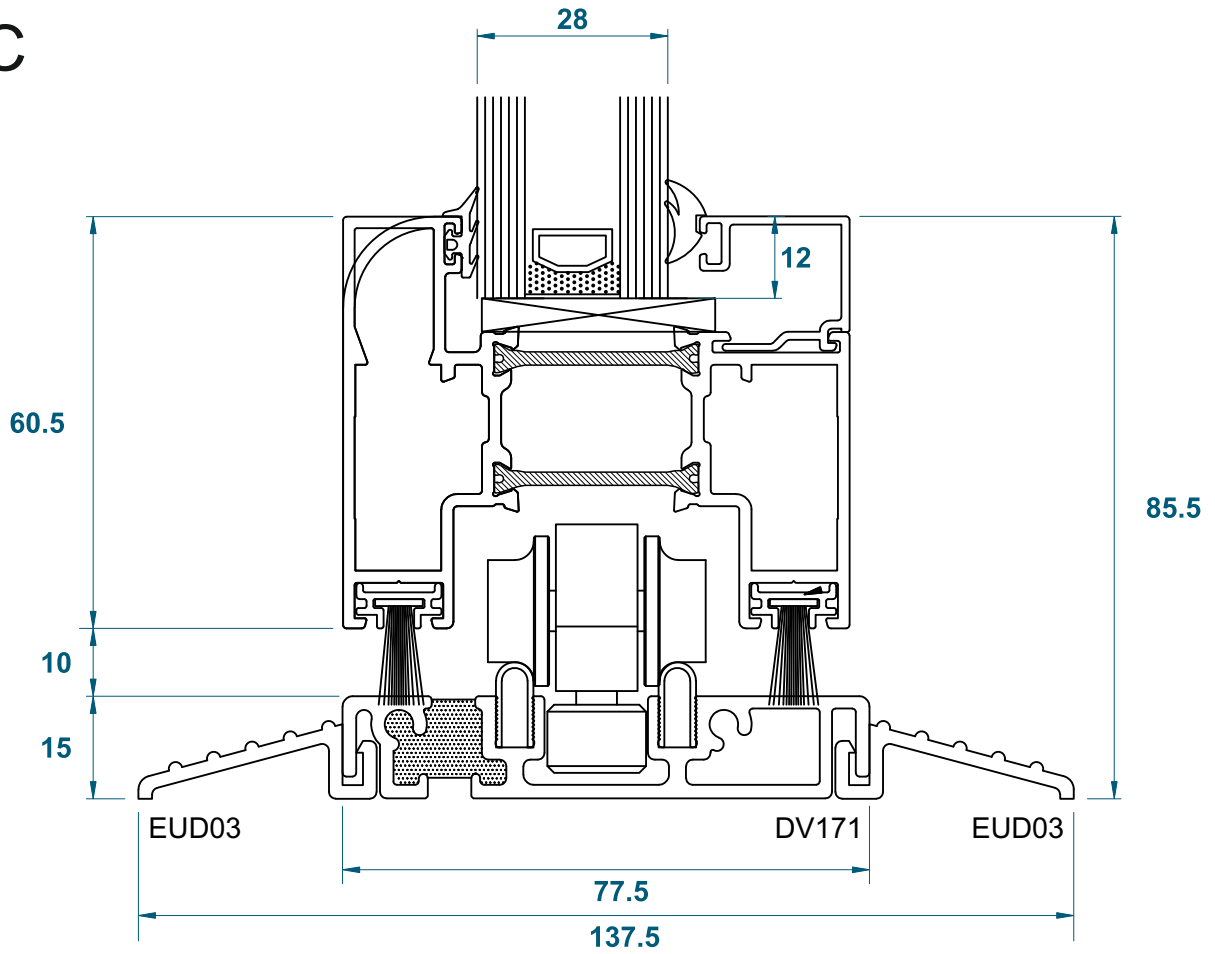

Threshold Sight-Lines

DURATION WINDOWS

15mm Low Threshold Open Out

DC

Duration Windows reserves the right to make changes to the product specification as technical developments dictate, and without prior notice. Pictures shown are for illustrative purposes and are not binding in detail, colour or specification.