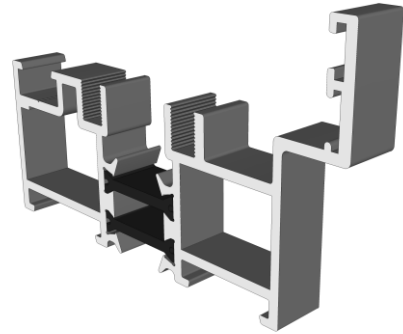

Outer Frames & Thresholds

DURATION
WINDOWS

Outer Frame & Std Threshold: DV14

15mm Low Threshold: DV171