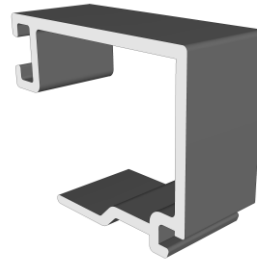

# Beads & Adaptors

DURATION  
WINDOWS

Bead for 28mm unit: DV67

Bead for 32mm unit: DV64

Bead for 24mm unit: DV160

Rebated Door Adaptor: DV56

Low Threshold Adaptor: DV62

Duration Windows reserves the right to make changes to the product specification as technical developments dictate, and without prior notice. Pictures shown are for illustrative purposes and are not binding in detail, colour or specification.