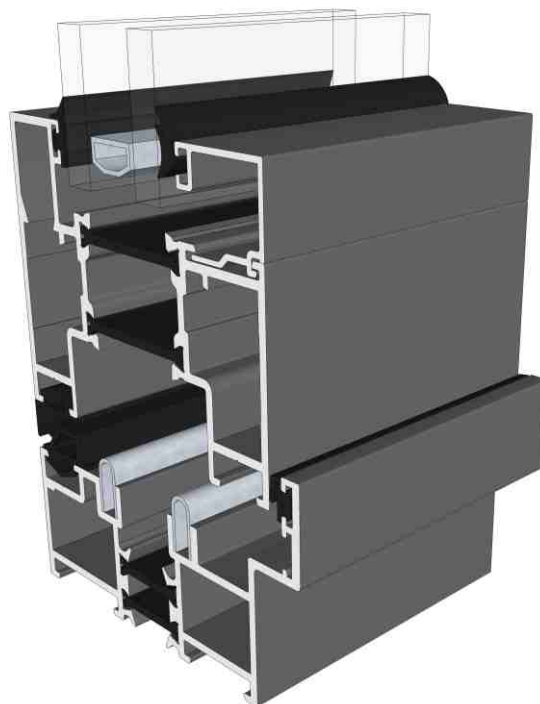

Threshold Sight-Lines

DURATION
WINDOWS

Standard Threshold Open Out

DA

Duration Windows reserves the right to make changes to the product specification as technical developments dictate, and without prior notice. Pictures shown are for illustrative purposes and are not binding in detail, colour or specification.