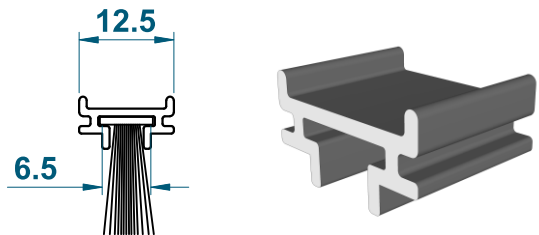

# Beads & Adaptors

DURATION  
WINDOWS

Bead for 28mm unit: DV67

Bead for 32mm unit: DV64

Bead for 24mm unit: DV160

Rebated Door Adaptor: DV56

Low Threshold Adaptor: DV62

Duration Windows reserves the right to make changes to the product specification as technical developments dictate, and without prior notice. Pictures shown are for illustrative purposes and are not binding in detail, colour or specification.