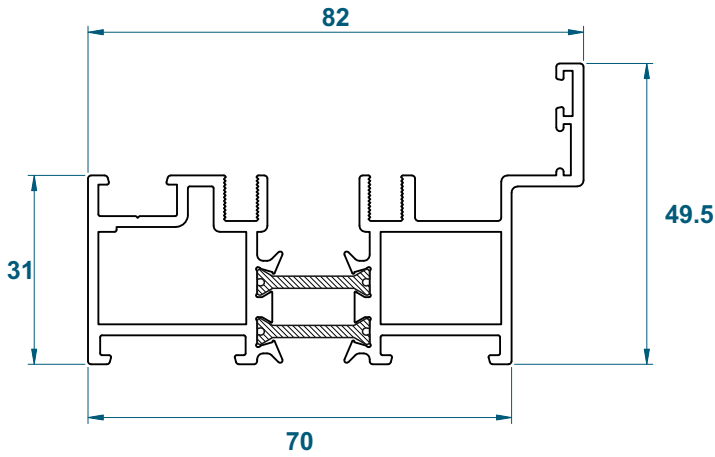

Outer Frames & Thresholds

DURATION
WINDOWS

Outer Frame & Std Threshold: DV14

15mm Low Threshold: DV171