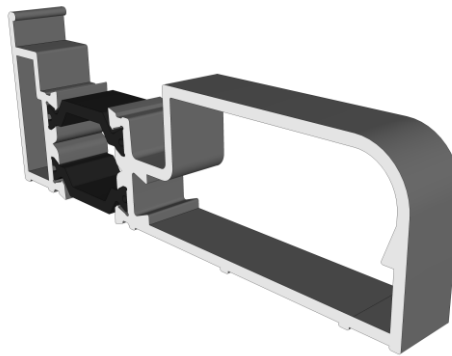

Cills

DURATION
WINDOWS

85mm Cill: ETC178