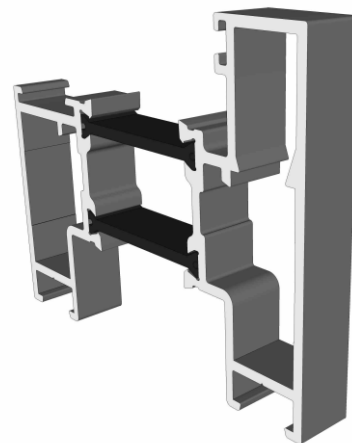

Square Sash: DV23

Floating Mullion: DV32