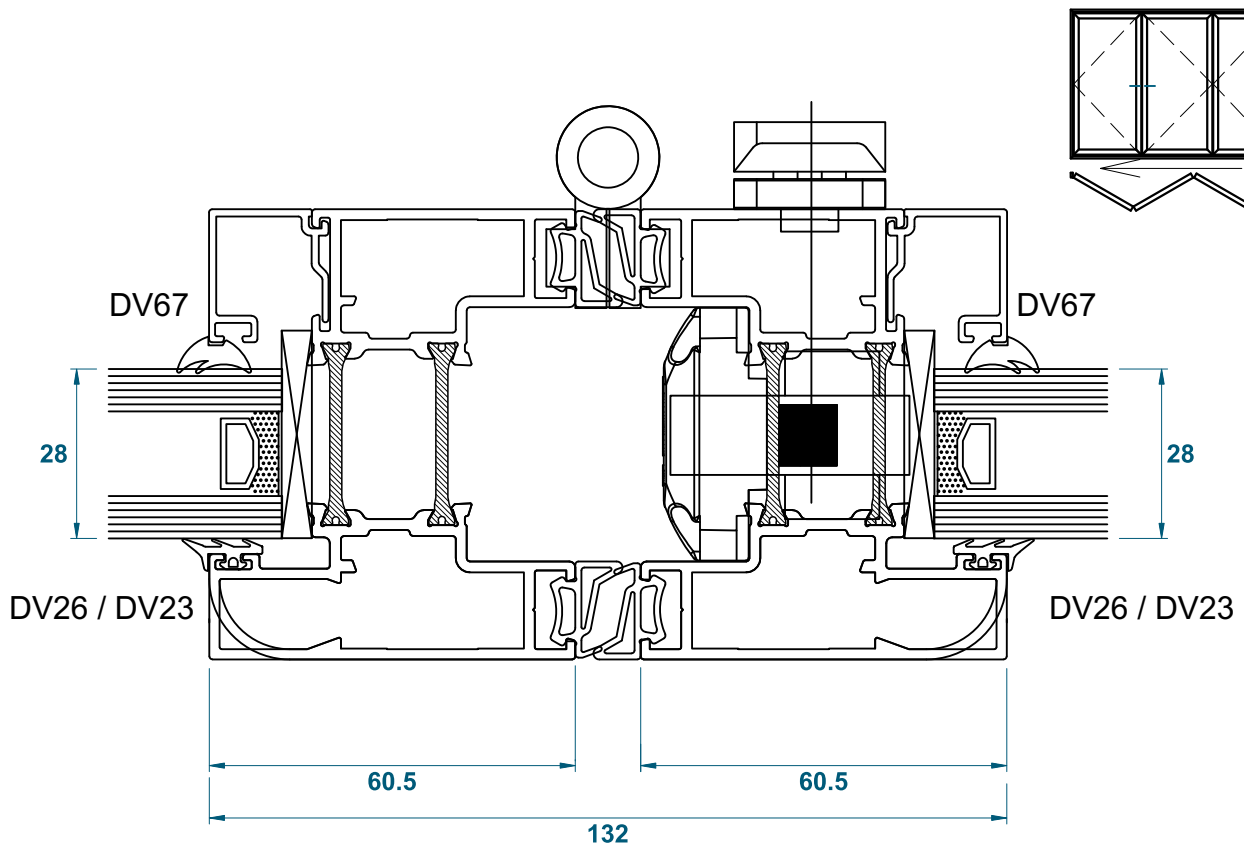

Meeting Stile Open Out

Duration Windows reserves the right to make changes to the product specification as technical developments dictate, and without prior notice. Pictures shown are for illustrative purposes and are not binding in detail, colour or specification.