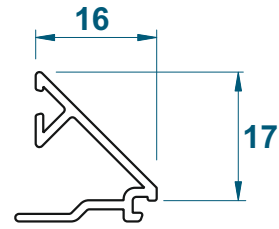

# Beads & Adaptors

DURATION  
WINDOWS

Bead for 28mm unit: DV67

Bead for 32mm unit: DV64

Bead for 24mm unit: DV160

Rebated Door Adaptor: DV56

Low Threshold Adaptor: DV62

Duration Windows reserves the right to make changes to the product specification as technical developments dictate, and without prior notice. Pictures shown are for illustrative purposes and are not binding in detail, colour or specification.