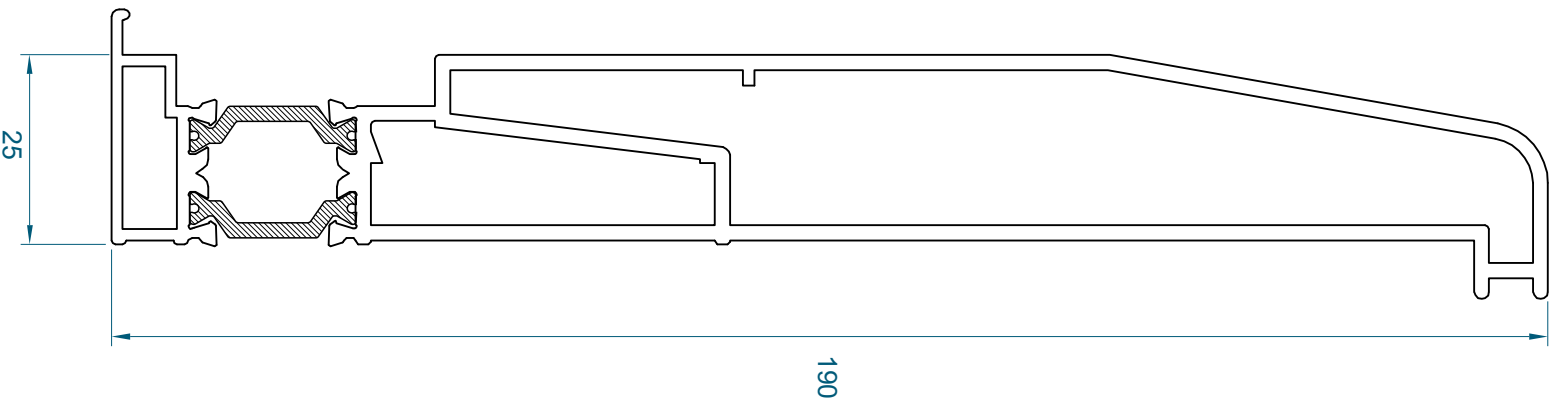

## 150mm Cill: ETC157

Duration Windows reserves the right to make changes to the product specification as technical developments dictate, and without prior notice. Pictures shown are for illustrative purposes and are not binding in detail, colour or specification.

# Cills

DURATION  
WINDOWS

190mm Cill: ETC158

Duration Windows reserves the right to make changes to the product specification as technical developments dictate, and without prior notice. Pictures shown are for illustrative purposes and are not binding in detail, colour or specification.