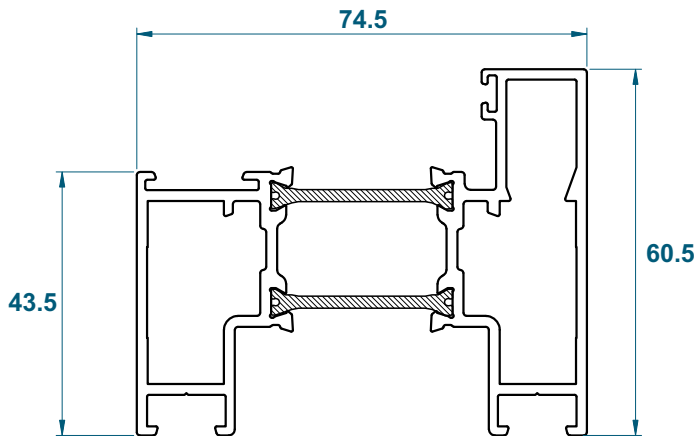

Square Sash: DV23

Floating Mullion: DV32