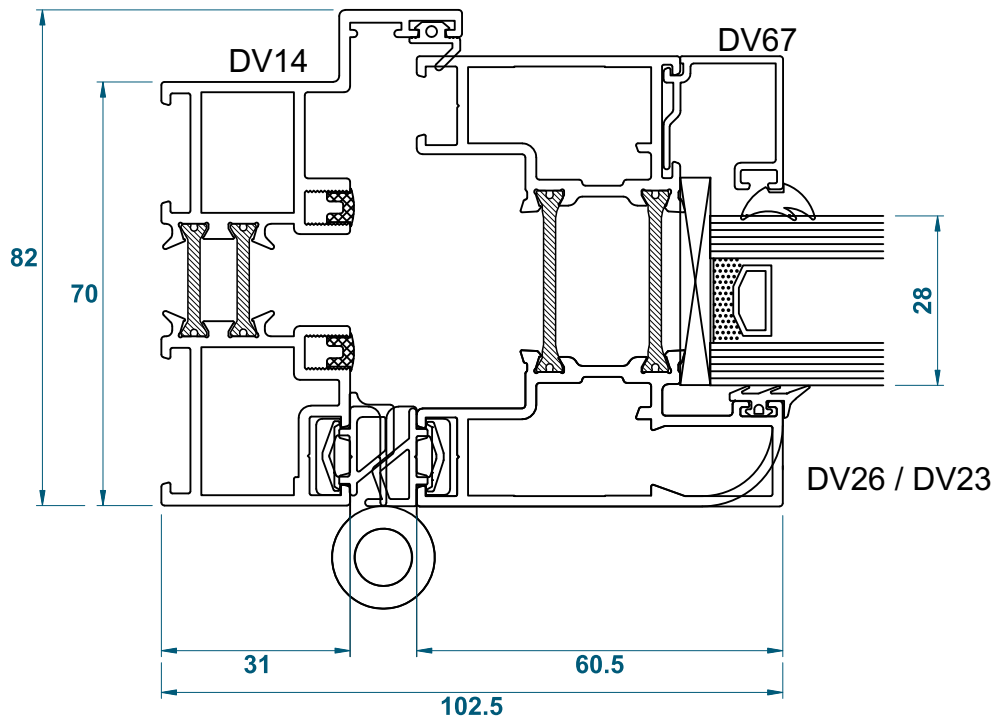

Jamb Sight-Lines

DURATION
WINDOWS

Jamb Open Out

Duration Windows reserves the right to make changes to the product specification as technical developments dictate, and without prior notice. Pictures shown are for illustrative purposes and are not binding in detail, colour or specification.