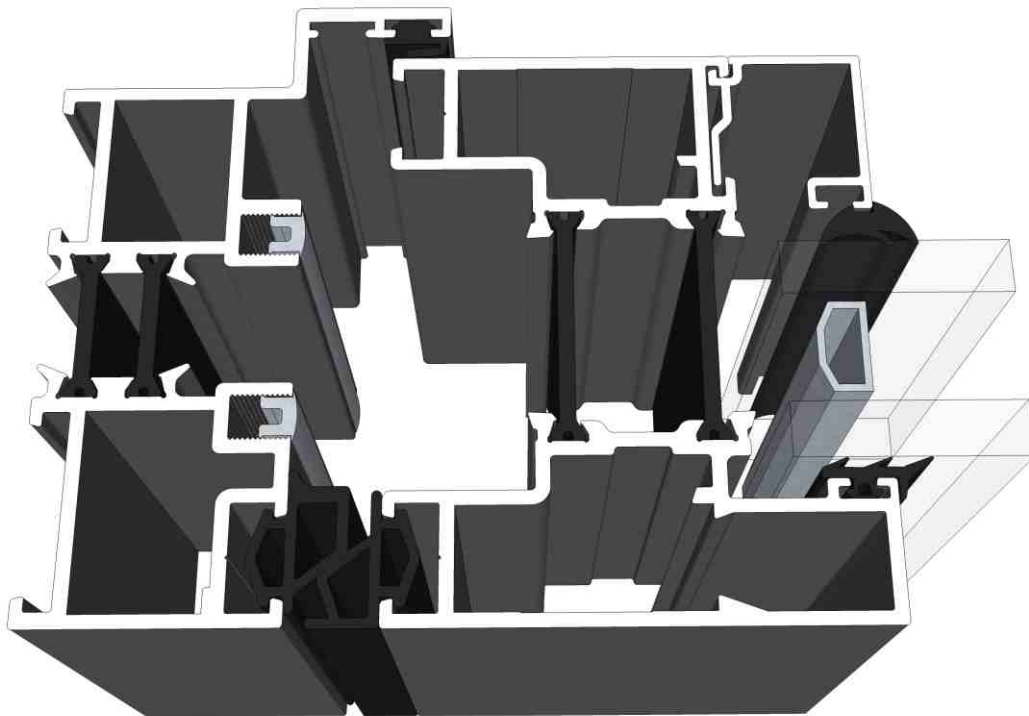

Jamb Sight-Lines

DURATION
WINDOWS

Jamb Open Out

Duration Windows reserves the right to make changes to the product specification as technical developments dictate, and without prior notice. Pictures shown are for illustrative purposes and are not binding in detail, colour or specification.