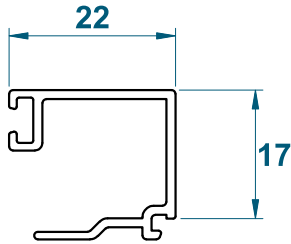

# Beads & Adaptors

DURATION  
WINDOWS

Bead for 28mm unit: DV67

Bead for 32mm unit: DV64

Bead for 24mm unit: DV160

Rebated Door Adaptor: DV56

Low Threshold Adaptor: DV62

Duration Windows reserves the right to make changes to the product specification as technical developments dictate, and without prior notice. Pictures shown are for illustrative purposes and are not binding in detail, colour or specification.