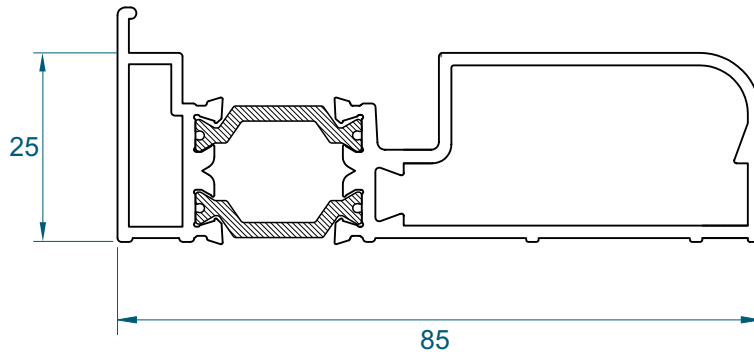

Cills

DURATION
WINDOWS

85mm Cill: ETC178