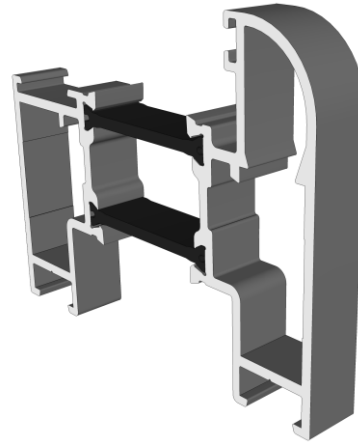

Sashes & Mullions

DURATION
WINDOWS

Soft Line Sash: DV26