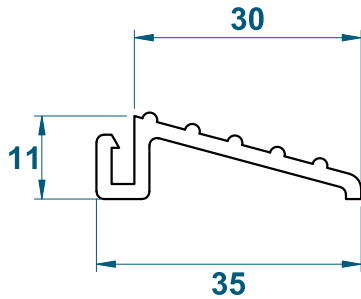

Ramps & Frame Extension

**DURATION
WINDOWS**

Ramp for 15mm Low Threshold: EUD03

Silver Anodised finish only.