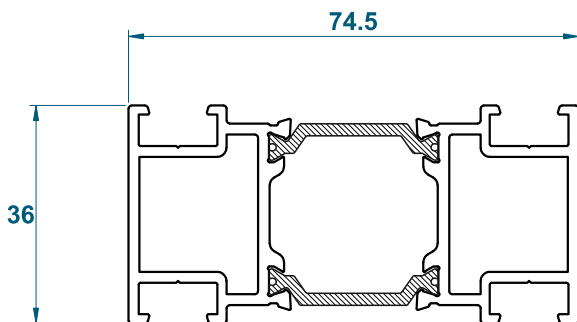

Duration Windows reserves the right to make changes to the product specification as technical developments dictate, and without prior notice. Pictures shown are for illustrative purposes and are not binding in detail, colour or specification.