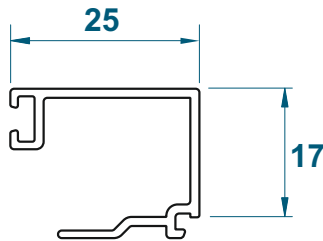

# Beads & Adaptors

DURATION  
WINDOWS

Bead for 28mm unit: DV67

Bead for 32mm unit: DV64

Bead for 24mm unit: DV160

Rebated Door Adaptor: DV56

Low Threshold Adaptor: DV62

Duration Windows reserves the right to make changes to the product specification as technical developments dictate, and without prior notice. Pictures shown are for illustrative purposes and are not binding in detail, colour or specification.

# Cills

DURATION  
WINDOWS