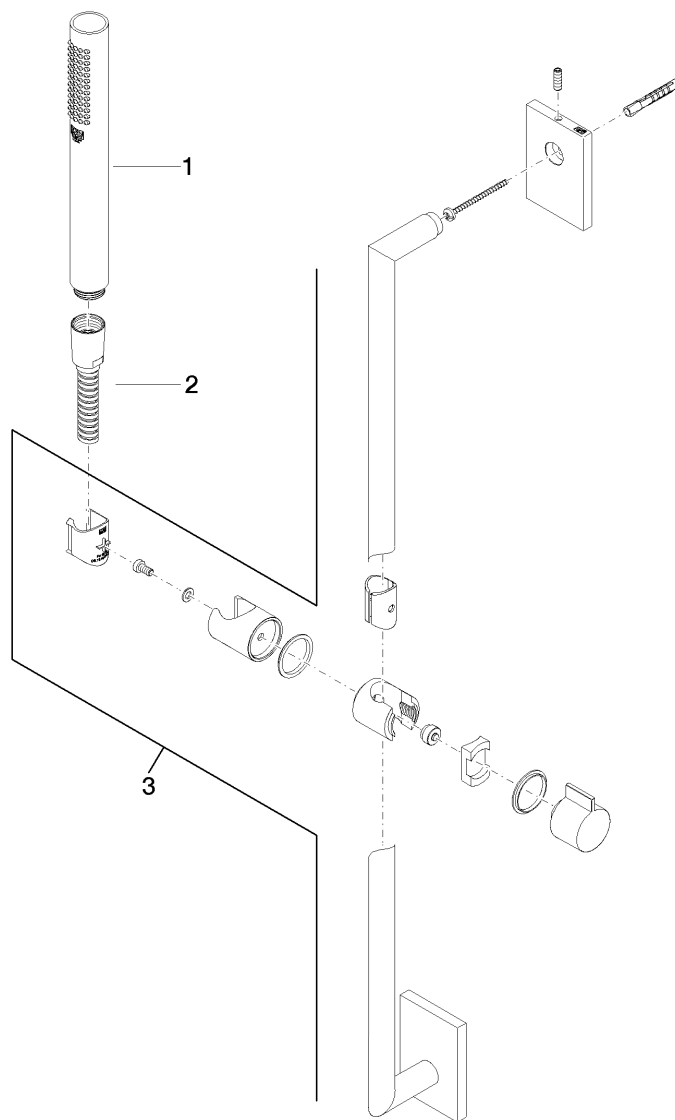

Product specifications

- bar-type hand shower with anti-scale system and back flow preventer
- Rosettes 78 x 55 mm
- 3/8" x 1/2" x 1750 mm shower hose with turning cone
- gauge 800 mm
- slide bar
- Max. flow 9 l/min

Surfaces

- chrome 26402730-00
- champagne 26402730-47

Exploded assembly drawing

Order quantity

No.	Article number	Name	Installation quantity
1	28013979ff	shower	1
2	28322970ff	hose	1
3	26701730ff	shower set	1

Flow rate chart