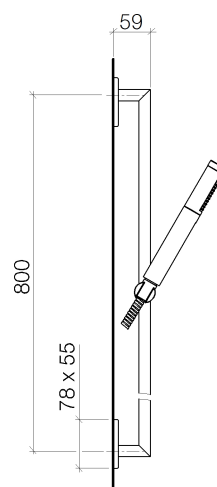

Product specifications

- bar-type hand shower with anti-scale system and back flow preventer
- Rosettes 78 x 55 mm
- 3/8" x 1/2" x 1750 mm shower hose with turning cone
- gauge 800 mm
- slide bar
- Max. flow 9 l/min

Surfaces

- chrome 26402730-00
- champagne 26402730-47

Exploded assembly drawing

Order quantity

No.	Article number	Name	Installation quantity
1	28013979ff	shower	1
2	28322970ff	hose	1
3	26701730ff	shower set	1

Flow rate chart