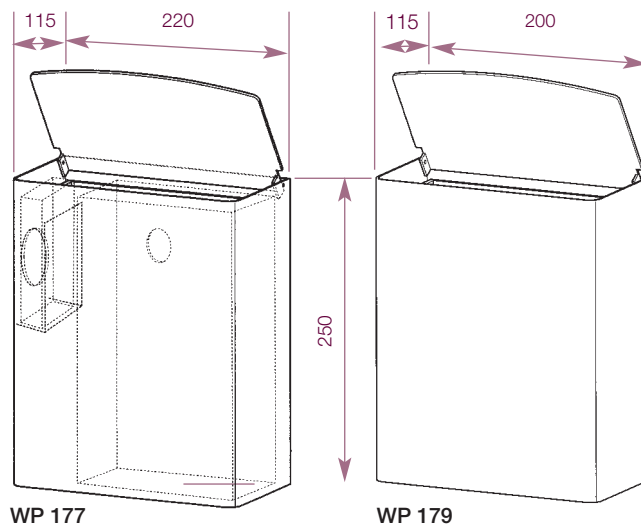

### WP 177 / WP 179 Dolphin Prestige Sanitary Bin

- Superior quality and timeless design for prestigious washrooms
- Easy-care 18/10 chrome nickel stainless steel
- Satin finish, welded corners – no sharp edges
- Waste disposed through top swing flap
- Removable plastic hygiene container makes emptying easier
- Easy to clean
- WP 179 includes built in sanitary bag dispenser
- Also available in polished stainless steel or plastic powder coated to a colour of your choice

| Order code | Description  | Dimensions       | Projection | Capacity | Finish                              |
|------------|--------------|------------------|------------|----------|-------------------------------------|
| WP 177     | Sanitary Bin | H 250 x W 220mm  | 115mm      | 5 litres | 18/10 Chrome Nickel Stainless Steel |
| WP 179     | Sanitary Bin | H 250 x W 200 mm | 115mm      | 5 litres | 18/10 Chrome Nickel Stainless Steel |

#### SPECIFICATION PHRASE

WP 177 Dolphin Prestige 5 litre Chrome Nickel Stainless Steel Sanitary Bin

WP 179 Dolphin Prestige 5 litre Chrome Nickel Stainless Steel Sanitary Bin

WP 177

WP 179