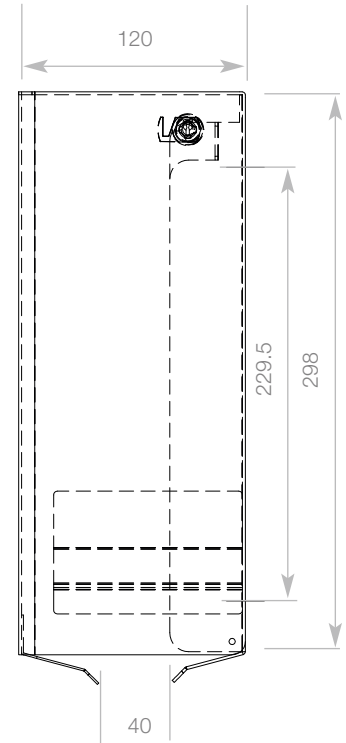

Surface Mounted

WP 169 Dolphin Prestige Bulk Pack Toilet Tissue Dispenser

- Superior quality and timeless design for prestigious washrooms
- Easy-care 18/10 stainless steel
- Satin finish, welded corners – no sharp edges
- Housing swings down for refilling
- Inspection slot to indicate refill level
- Ideal for prestigious accessible washrooms
- Also available in polished stainless steel or plastic powder coated to a colour of your choice

Product Data

- H 298 x W 120mm
- Projection 120mm
- Capacity 500 sheets

Related items

WP 163
page 58

WP 149
page 57

WP 535
page 124

WP 131
page 201

AC 221
page 243