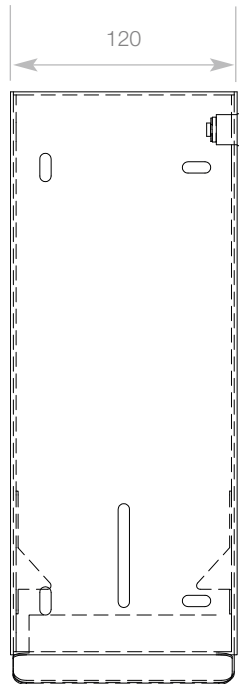

Surface Mounted

WP 169 Dolphin Prestige Bulk Pack Toilet Tissue Dispenser

- Superior quality and timeless design for prestigious washrooms
- Easy-care 18/10 stainless steel
- Satin finish, welded corners – no sharp edges
- Housing swings down for refilling
- Inspection slot to indicate refill level
- Ideal for prestigious accessible washrooms
- Also available in polished stainless steel or plastic powder coated to a colour of your choice

Product Data

- H 298 x W 120mm
- Projection 120mm
- Capacity 500 sheets

Related items

WP 163
page 58

WP 149
page 57

WP 535
page 124

WP 131
page 201

AC 221
page 243