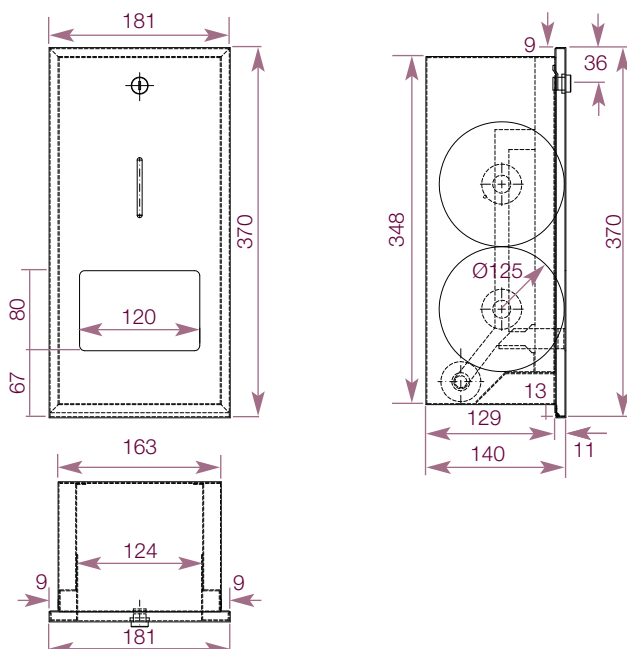

### WP 167R Dolphin Prestige Recessed Toilet Paper Dispenser

- Superior quality and timeless design for prestigious washrooms
- Easy-care 18/10 chrome nickel stainless steel
- Satin finish, welded corners – no sharp edges
- Lockable
- The hidden reserve roll drops down automatically when the first roll is finished
- For rolls with outer diameter up to 125mm
- Maximum roll dimension 125mm
- Also available in polished stainless steel or plastic powder coated to a colour of your choice

Order code	Description	Dimensions	Projection	Capacity	Finish
WP 167R	Toilet Paper Dispenser	H 370 x W 181mm	11mm	2 std rolls	18/10 Chrome Nickel Stainless Steel
	<b>Recess dimensions</b>	H 348 x W 163 x 129mm			