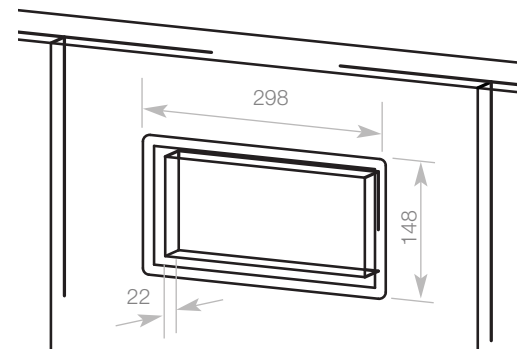

Bin Frame and Rings

WP 146-1

WP 159 / WP 159-1 / WP 146-1 Dolphin Prestige Surface Mounted Bin Frame and Rings

- Superior quality and timeless design for prestigious washrooms
- Easy-care 18/10 stainless steel
- Satin finish, welded corners – no sharp edges
- Also available in polished stainless steel or plastic powder coated to a colour of your choice

Product data

WP 159

- Ø 170mm
- Height 100mm
- Cut out size : Ø 155mm

WP 146-1

- H 258 x W 298mm
- Height 22mm
- Cut out size : 258 x 110mm

WP 159-1

- Ø 170mm
- Height 20mm
- Cut out size : Ø 155mm

Related items