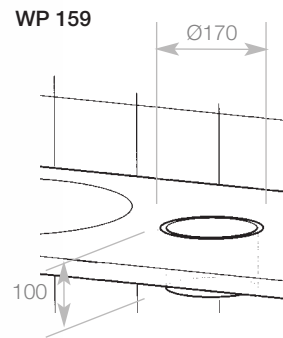

## Bin Frame and Rings

WP 159

WP 159-1

WP 146-1

WP 146-1

##### WP 159

- Ø 170mm
- Height 100mm
- Cut out size : Ø 155mm

##### WP 146-1

- H 258 x W 298mm
- Height 22mm
- Cut out size : 258 x 110mm

##### WP 159-1

- Ø 170mm
- Height 20mm
- Cut out size : Ø 155mm