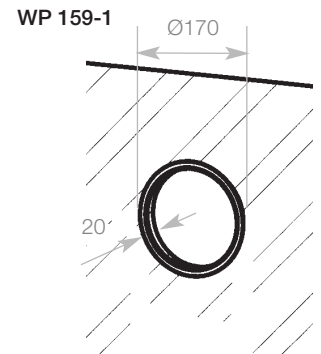

Bin Frame and Rings

WP 159 / WP 159-1 / WP 146-1 Dolphin Prestige Surface Mounted Bin Frame and Rings

- Superior quality and timeless design for prestigious washrooms
- Easy-care 18/10 stainless steel
- Satin finish, welded corners – no sharp edges
- Also available in polished stainless steel or plastic powder coated to a colour of your choice

Product data

WP 159

- Ø 170mm
- Height 100mm
- Cut out size : Ø 155mm

WP 146-1

- H 258 x W 298mm
- Height 22mm
- Cut out size : 258 x 110mm

WP 159-1

- Ø 170mm
- Height 20mm
- Cut out size : Ø 155mm

Related items