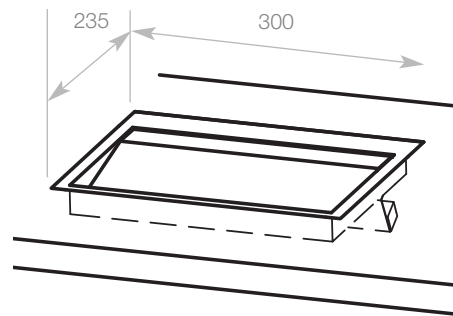

WP 154

WP 154

WP 154-1

WP 154-1

Bins

WP 154 / WP 154-1 Dolphin Prestige Surface Mounted Bin Flap

- Superior quality and timeless design for prestigious washrooms
- Easy-care 18/10 stainless steel
- Satin finish, welded corners – no sharp edges
- Self closing flap
- Also available in polished stainless steel or plastic powder coated to a colour of your choice

Product data

WP 154

- 170 x 235mm
- Cut out size : 146 x 210mm
- Closing method : counter balance

WP 154-1

- 300 x 235mm
- Cut out size : 277 x 210mm
- Closing method : counter balance

Related items

BC 2003BM
page 166