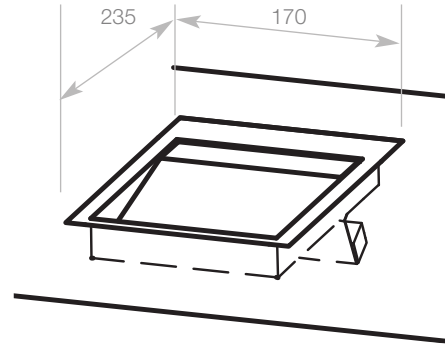

WP 154

WP 154

WP 154-1

WP 154-1

Bins

WP 154 / WP 154-1 Dolphin Prestige Surface Mounted Bin Flap

- Superior quality and timeless design for prestigious washrooms
- Easy-care 18/10 stainless steel
- Satin finish, welded corners – no sharp edges
- Self closing flap
- Also available in polished stainless steel or plastic powder coated to a colour of your choice

Product data

WP 154

- 170 x 235mm
- Cut out size : 146 x 210mm
- Closing method : counter balance

WP 154-1

- 300 x 235mm
- Cut out size : 277 x 210mm
- Closing method : counter balance

Related items

BC 2003BM
page 166