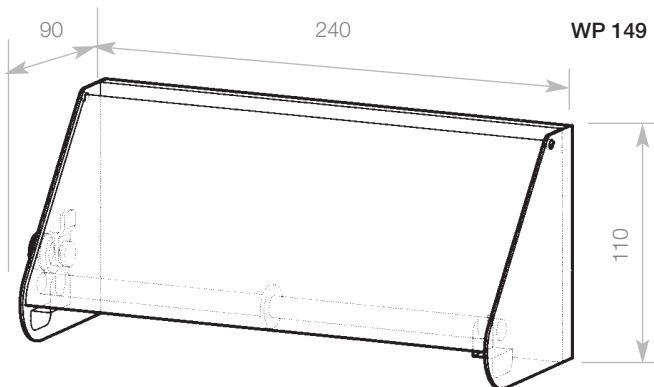

## Surface Mounted

WP 149 double

WP 148 single

WP 149

WP 148

##### WP 148

- H 110 x W 140mm
- Projection 90mm
- Capacity one standard roll

##### WP 149

- H 110 x W 240mm
- Projection 90mm
- Capacity two standard roll