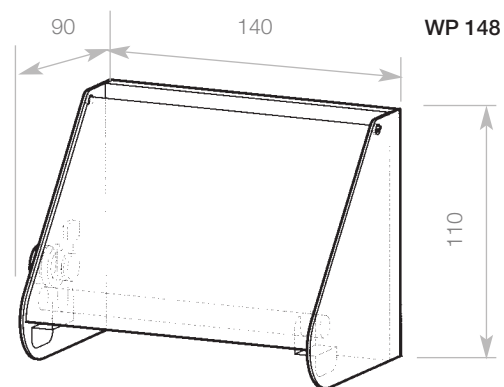

## Surface Mounted

WP 149 double

WP 148 single

WP 149

WP 148

##### WP 148

- H 110 x W 140mm
- Projection 90mm
- Capacity one standard roll

##### WP 149

- H 110 x W 240mm
- Projection 90mm
- Capacity two standard roll