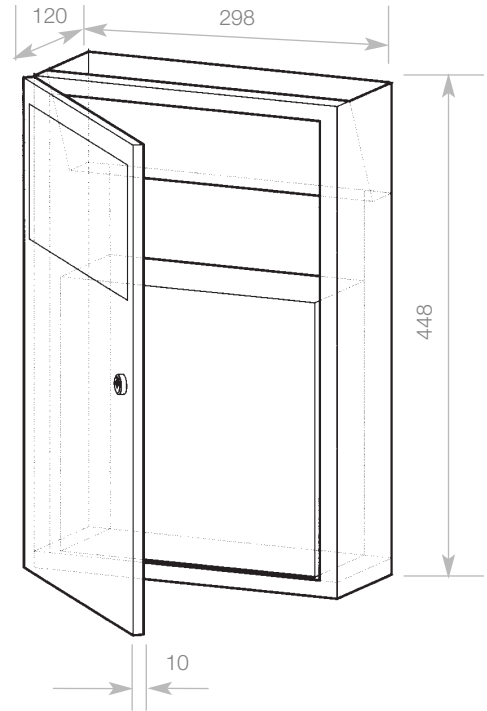

Surface Mounted

Bins

WP 137 Dolphin Prestige Sanitary Bin

- Superior quality and timeless design for prestigious washrooms
- Easy-care 18/10 stainless steel
- Satin finish, welded corners – no sharp edges
- Lockable
- Waste towels disposed of through a self-closing, fire preventative swing flap
- Removable plastic hygiene container
- Top integrated storage container for disposal bags
- Also available in polished stainless steel or plastic powder coated to a colour of your choice

Product data

- H 448 x W 298
- Projection 120mm
- Capacity 5 litres

Related items

WP 163
page 58

WP 149
page 57

WP 535
page 124

WP 131 3
page 201

AC 221
page 243