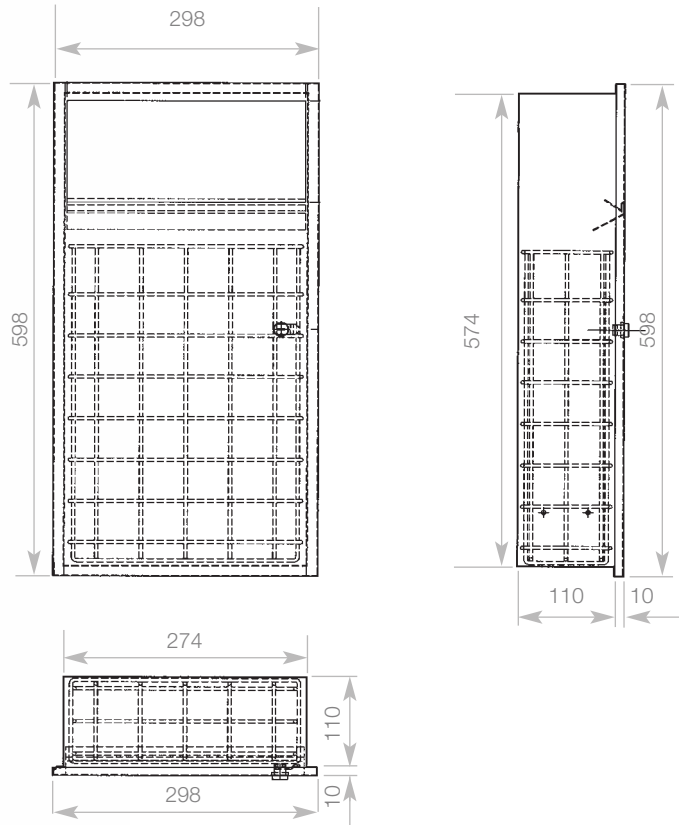

### WP 134R Dolphin Prestige Waste Bin

- Superior quality and timeless design for prestigious washrooms
- Easy-care 18/10 stainless steel
- Satin finish, welded corners – no sharp edges
- Mesh basket makes emptying easier
- Suitable for sanitary towel disposal in conjunction with plastic hygiene insert WP 34
- Lockable
- Waste disposed through self-closing, fire-preventative swing flap fabricated of chrome-nickel stainless steel
- Also available in polished stainless steel or plastic powder coated to a colour of your choice

#### Product data

- H 598 x W 298mm
- Projection 10mm
- Recess dimensions : H 578 x W 276 x D 110 mm
- Capacity 11 litres