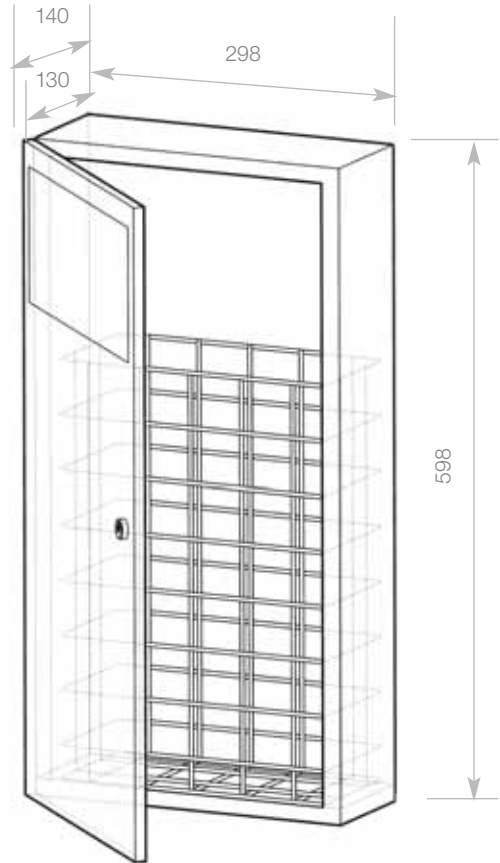

## Surface Mounted

Bins

### WP 133 Dolphin Prestige Waste Bin

- Superior quality and timeless design for prestigious washrooms
- Easy-care 18/10 stainless steel
- Satin finish, welded corners – no sharp edges
- Waste towels disposed through a self-closing, fire preventative swing flap
- Lockable
- Mesh basket makes emptying easier
- Suitable for sanitary towel disposal in conjunction with plastic hygiene insert WP 33
- Also available in polished stainless steel or plastic powder coated to a colour of your choice

#### Product data

- H 598 x W 298mm
- Projection 140mm
- Capacity 20 litres