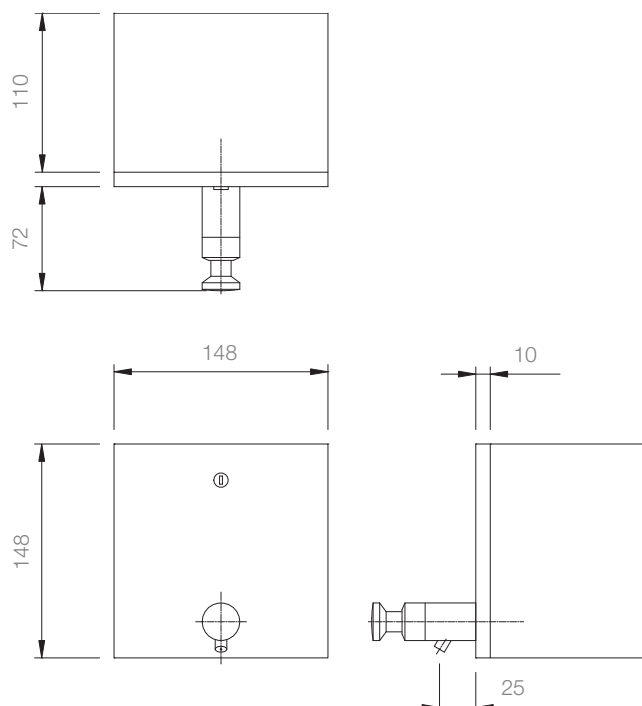

Soap Dispensers

Surface Mounted

WP 105 Dolphin Prestige Soap Dispenser

- Superior quality and timeless design for prestigious washrooms
- Easy-care 18/10 Stainless Steel
- Also available in polished stainless steel or plastic powder coated to a colour of your choice
- Satin finish, welded corners – no sharp edges
- Lockable
- Uses Standard Liquid Hand Soap and Anti Bacterial Soap

Product Data

- H 148 x W 148mm
- Projection 120mm
- Capacity 1,000ml bottle
- Projection to soap outlet 145mm
- Refillable 1,000ml soap tank ± 800 shots of soap

 For recessed option, see page 11

Related items