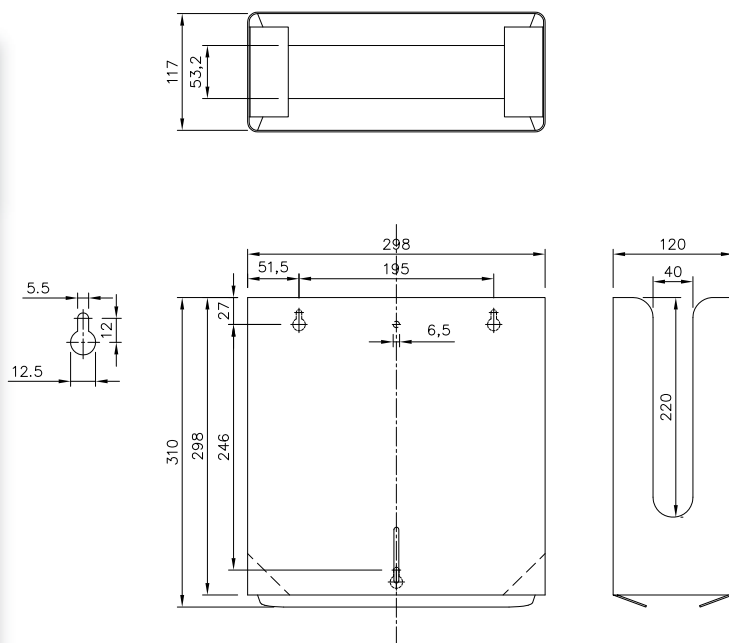

Paper Towel Dispensers

Surface Mounted

Paper Towel Dispenser

PP 13 (WP 113P) Dolphin Prestige Paper Towel Dispenser

- Superior quality and timeless design for prestigious washrooms
- Easy-care 18/10 stainless steel
- Satin finish, welded corners – no sharp edges
- Housing is open at the top for refilling
- Also available in polished stainless steel or plastic powder coated to a colour of your choice

Product Data

- H 298 x W 298mm
- Projection 120mm
- Capacity 400 towels

Related items

PP 101
page 9

PP 113
page 100

PP 152
page 198