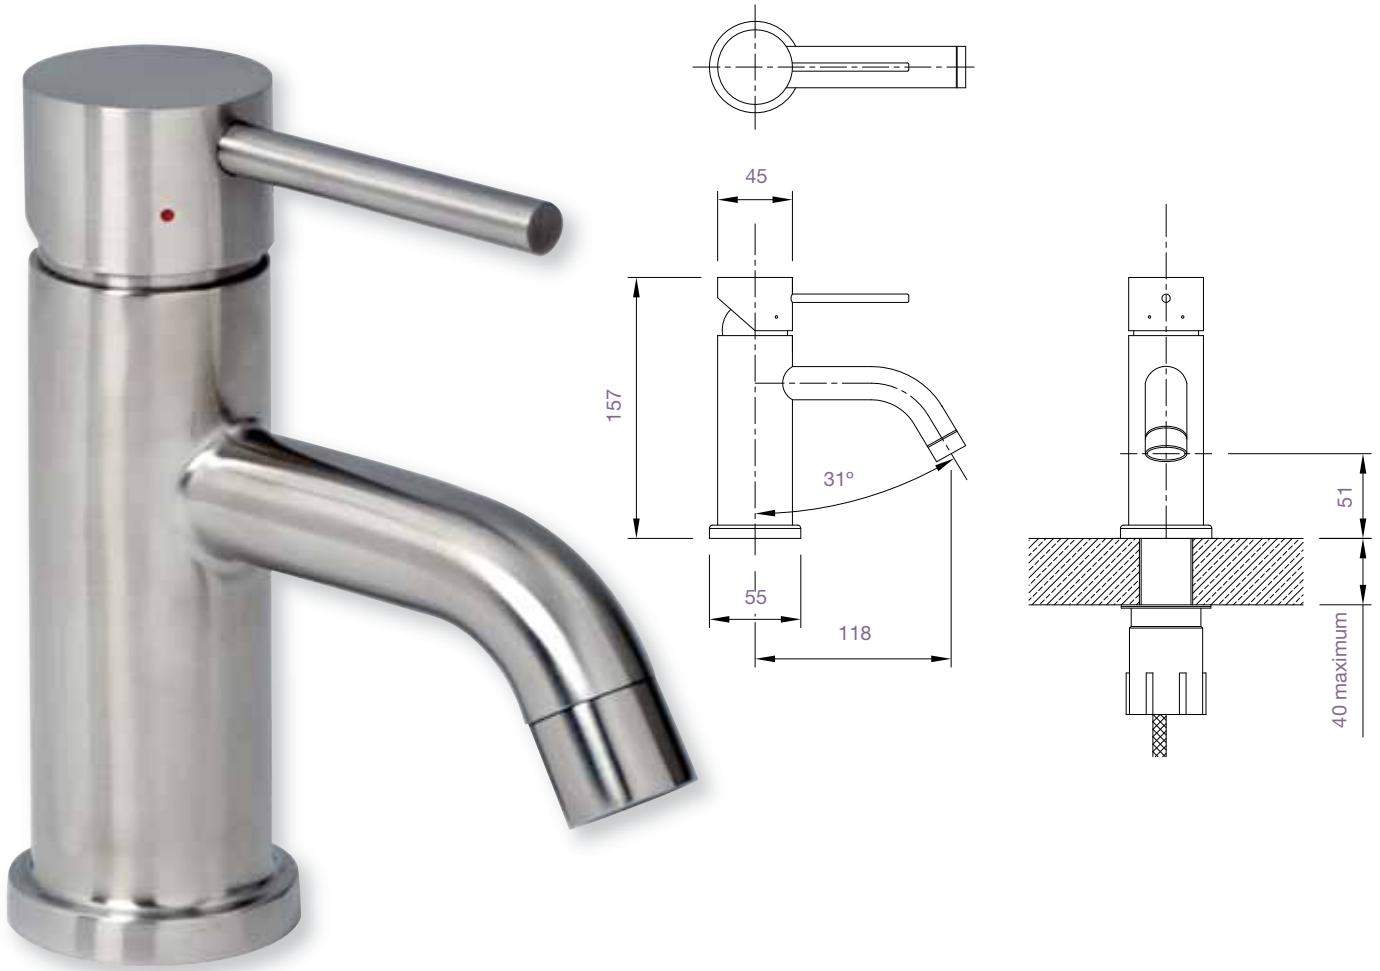

Counter Mounted

Taps

DB 1650 Dolphin Blue Monobloc Mixer Tap

- Superior quality for prestigious washrooms
- Solid stainless steel in a brushed finish
- Single lever basin tap
- Interchangeable STD M22/24 Neoperl Aerator insert
- 2 inlet (hot and cold) water supply
- Counter hole Ø 28-40mm
- Maximum counter thickness 40mm
- Inlet via 2 flexible connectors with 1/2" BSP connection

Product Data

- H 163 x Ø 55 mm
- Projection 145mm
- Brushed stainless steel
- Counter hole Ø 28-40mm
- Maximum thickness 40mm
- Inlet via 2 flexible connectors

Related items

DB 100
page 177

DB 200
page 178