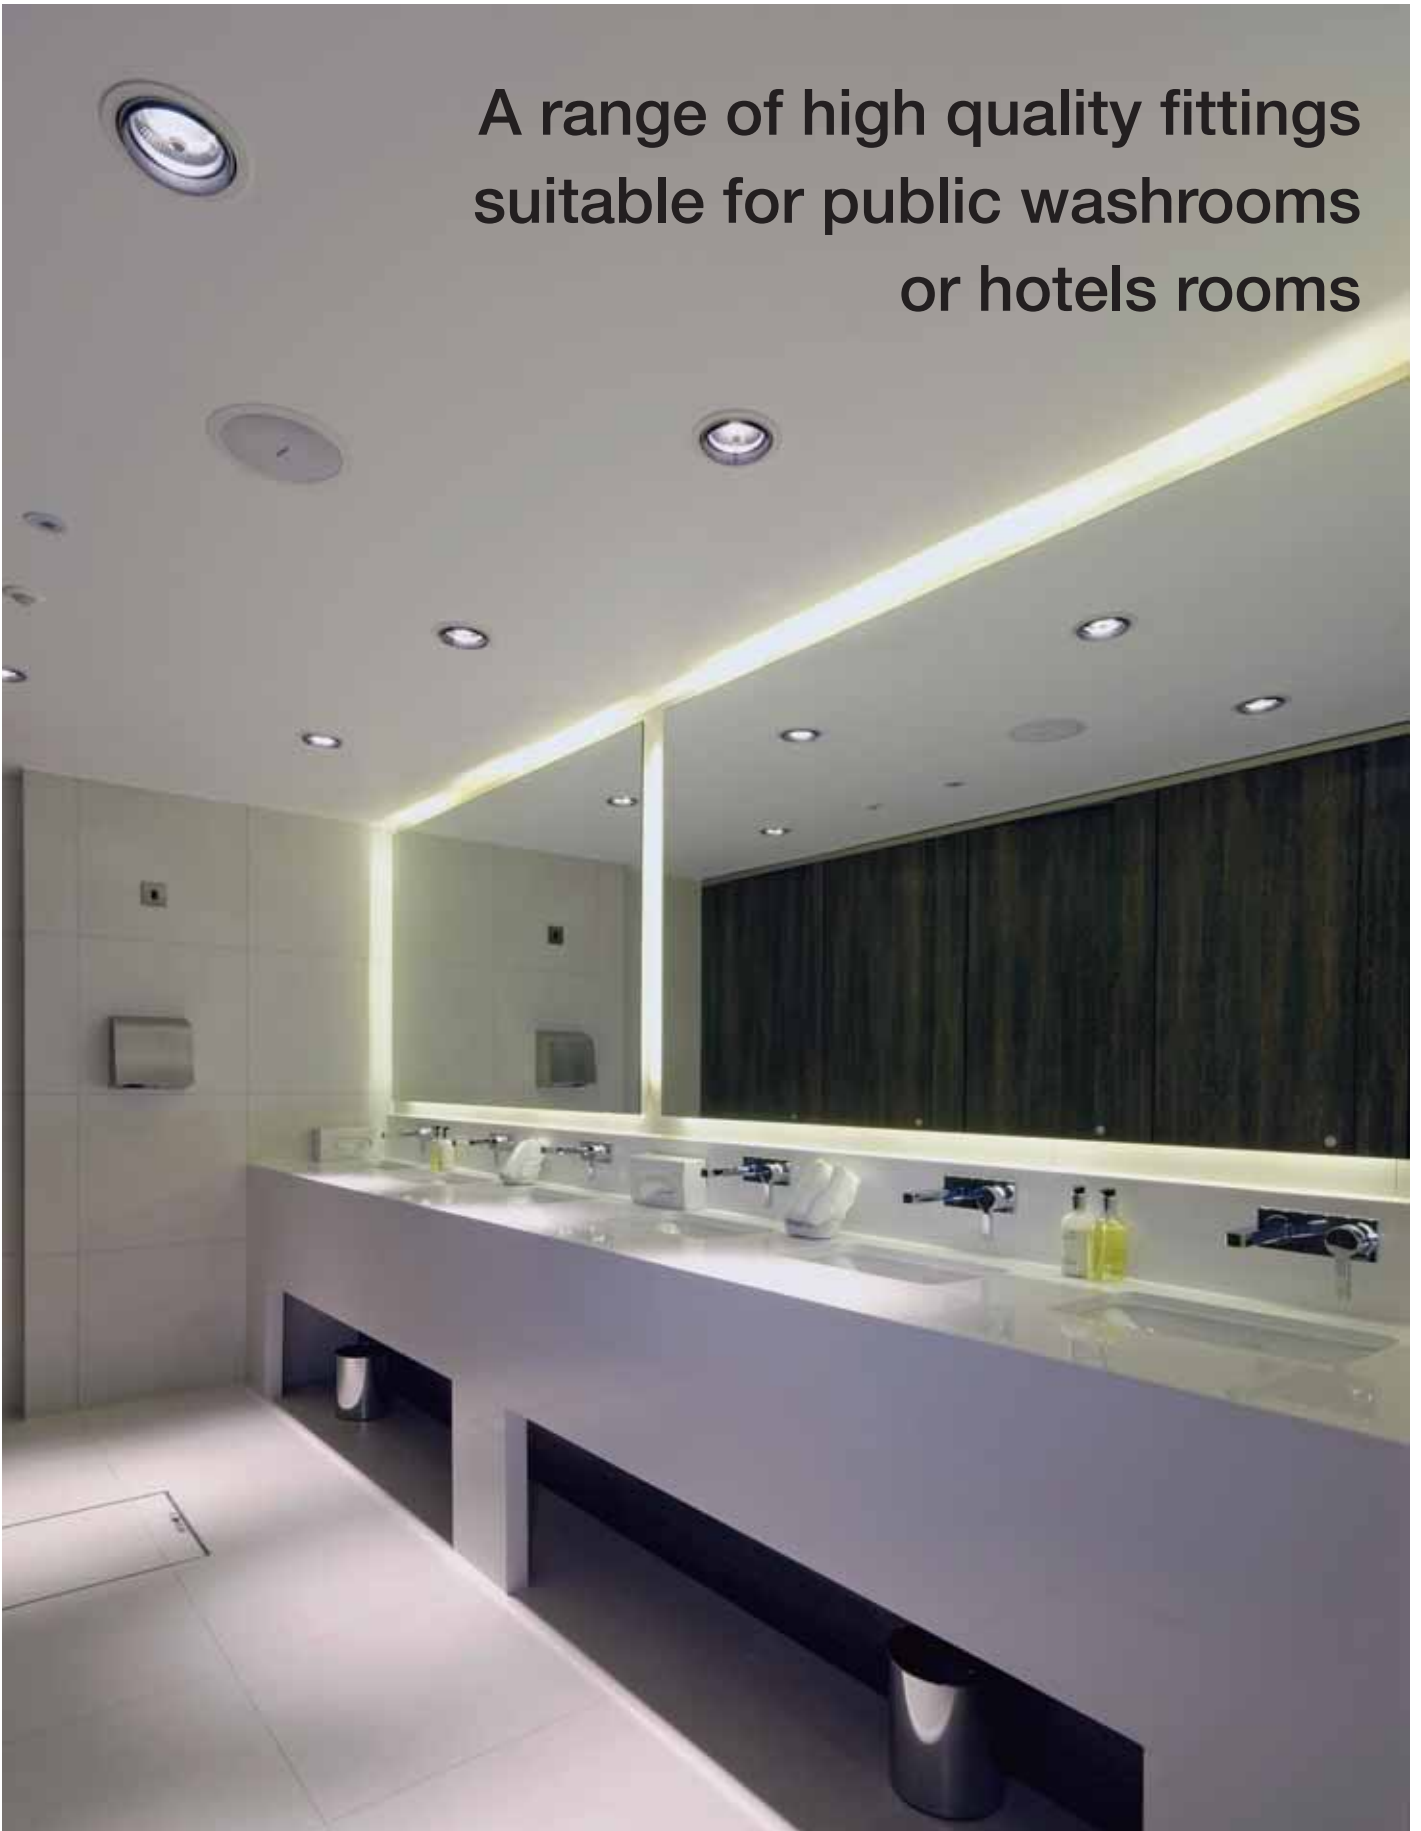

The Dolphin Hotel Range

**A range of high quality fittings
suitable for public washrooms
or hotels rooms**

BC 727 Dolphin Stainless Steel Toilet Brush

- Satin (brushed) stainless steel to compliment other Dolphin products
- Replaceable nylon brush head
- Plastic inner container, removeable for emptying/cleaning

BC 728 Dolphin Stainless Steel Towel Rail

BC 729 Dolphin Stainless Steel Shelf

- Robust 7mm tempered glass shelf for safety and durability, transparent finish

BC 110 / BC 111 / BC 112 Dolphin Pedal Bins

- High quality polished stainless steel pedal bins
- Available in 5, 12 or 28 litres