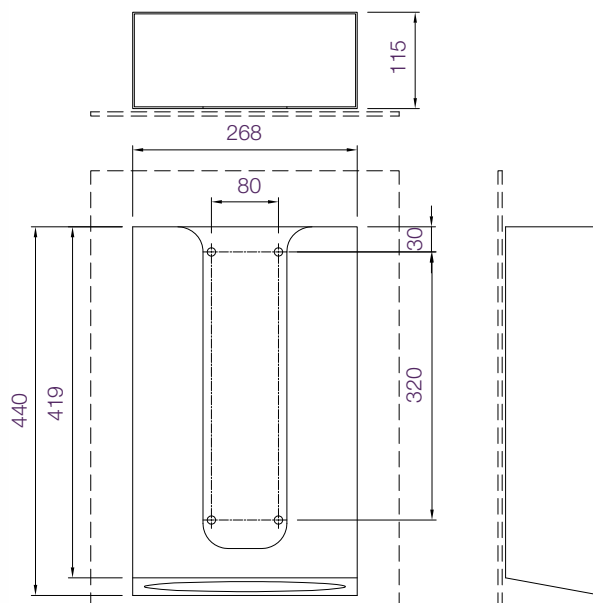

Paper Towel Dispensers

Surface Mounted / Behind Mirror

Paper Towel Dispenser

BC 9289 Dolphin Paper Towel Dispenser – Surface Mounted/Behind Mirror

- Quality satin stainless steel
- Can be used on its own or as a behind mirror dispenser only where the mirror opens as a hinged door
- Holds c-fold or interfold towels
- **Mirror not included**

Product Data

- H 440 x W 268mm
- Projection 115mm
- Capacity 600 c-fold towels
- Satin stainless steel

Related items