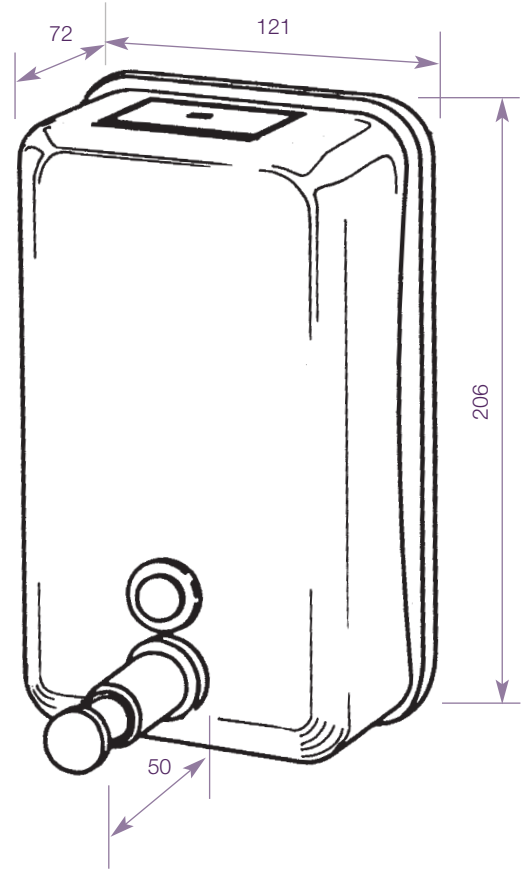

Surface Mounted

BC 923 Dolphin Stainless Steel Vertical Soap Dispenser

- Quality stainless steel construction
- Satin or polished finish available
- bulk-fill – 1200ml capacity
- Lockable
- Ideal for confined spaces, for example: between basin and mirror
- Projection to soap spout is 110mm
- Uses Standard Liquid Hand Soap and most Anti Bacterial Soaps

Product Data

BC 923

- H 206 x W 121 mm
- Projection 72mm
- Capacity 1200ml
- Satin stainless steel

BC 923WM

- H 206 x W 121 mm
- Projection 72mm
- Capacity 1200ml
- White metal

BC 923B

- H 206 x H 121 mm
- Projection 72mm
- Capacity 1200ml
- Polished stainless steel