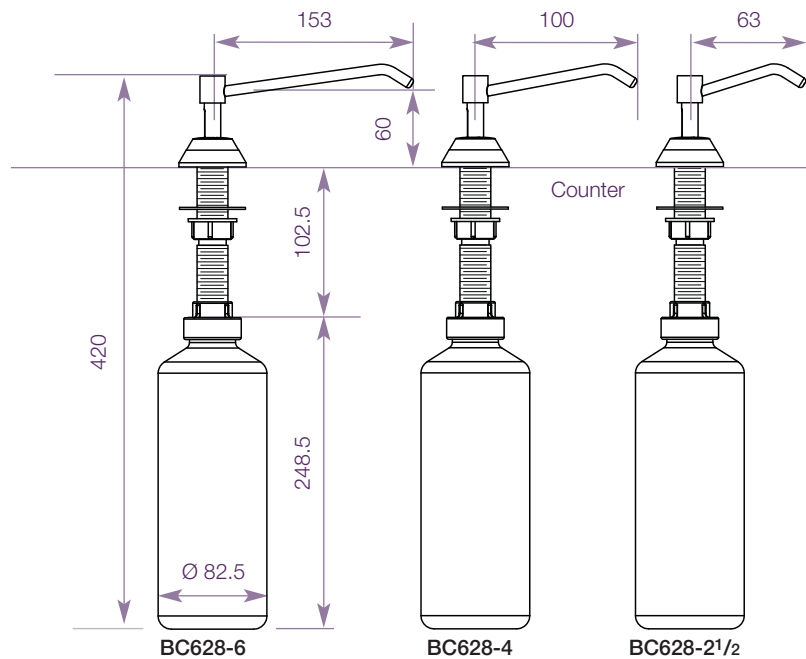

### BC 628 Dolphin Counter Mounted Soap Dispenser

- Mounted through counter-top or basin for the ultimate prestigious washroom
- Robust chrome plated brass body
- Polished chrome finish
- Lockable
- Top filling – no need to remove bottle below counter
- Supplied complete with 1,000ml bottle
- Non rotating
- Quality non-drip pump
- Uses Standard Liquid Hand Soap and Anti Bacterial Soap
- Please note – not suitable for use with a multifeed system

##### BC 628-2 1/2

- H 60mm above counter, 250mm below
- Projection 63mm
- Capacity 1,000ml
- Hole Ø in counter: 25mm

##### BC 628-6

- H 60mm above counter, 250mm below
- Projection 153mm
- Capacity 1,000ml
- Hole Ø in counter: 25mm

##### BC 628-4

- H 60mm above counter, 250mm below
- Projection 100mm
- Capacity 1,000ml
- Hole Ø in counter: 25mm