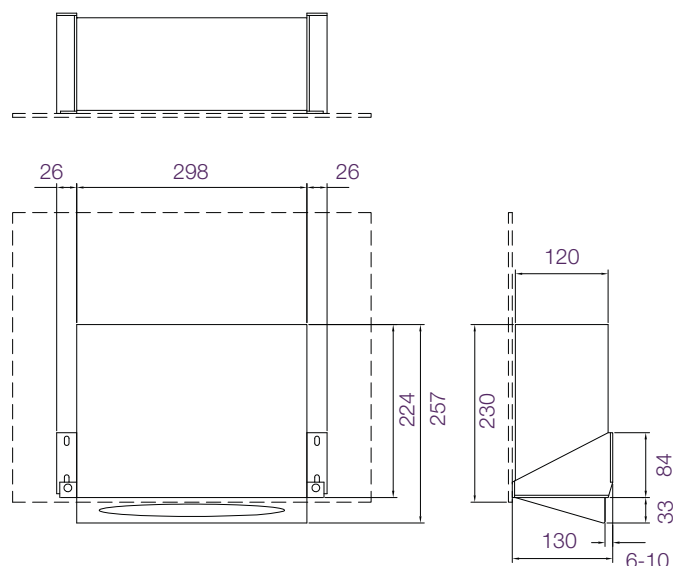

Paper Towel Dispenser

Behind Mirror

Paper Towel
Dispenser

BC 5262-103 Dolphin Behind Mirror Hand Towel Dispenser

- Suitable for high specification washrooms in airports, office blocks, schools etc...
- High quality stainless steel
- Unique restraint system allows both units to be fitted and removed from below
- Refilled from below
- Five year guarantee
- **Mirror not included**

Product Data

- H 257 x W 298 mm
- Projection 120mm

Related items

DB 100
page 177

DBL 400
page 180

WP 174
page 24

WP 174-1
page 24

WP 194
page 39