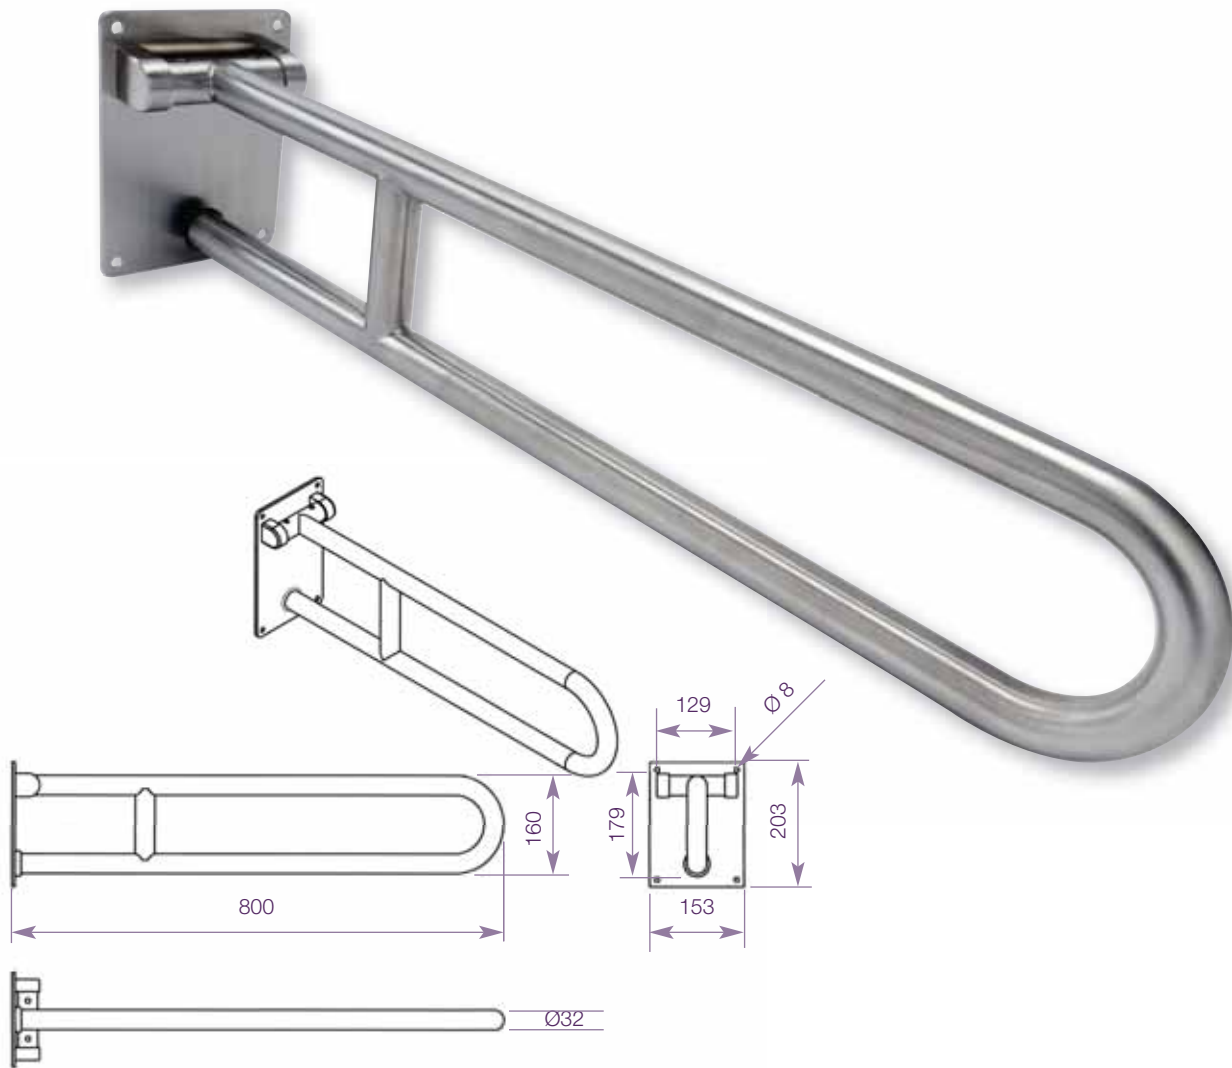

Hinged Support Rail

BC 5083-06 Dolphin Stainless Steel Hinged Support Rail

- BS8300 : 2009 – ‘A hinged drop-down support rail, located on the open side ... or on both sides... should be fixed with its centre line 320 mm from the centre line of the WC and should extend 50 mm to 100 mm beyond the front of the WC’
- High quality Grade 304 stainless steel
- Smooth hinge action
- Other lengths and variations available on request.
- See pages 316-325 for mounting heights

Product data

- W 800 mm
- Diameter 32mm

Related items

BC 350
page 65

BC 34SCA
page 146

BC 130
page 219

BC 9386
page 255