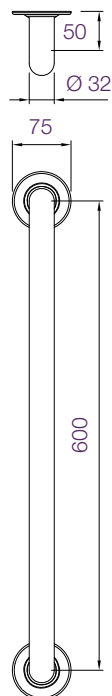

Grab Rails

Rails

BC 5083 Dolphin Stainless Steel Grab Rails

- High quality Stainless Steel
- Concealed fixings
- See pages 316-325 for mounting heights

Product data

BC 5083-01

- W 450 mm
- Diameter 32mm

BC 5083-02

- W 600 mm
- Diameter 32mm

BC 5083-03

- W 750 mm
- Diameter 32mm

BC 5083-04

- W 900 mm
- Diameter 32mm

Related items

DB 1650
page 176

DB 100
page 177

BC 360
page 34

BC 194
page 39

BC 928
page 113

BC 2001
page 156