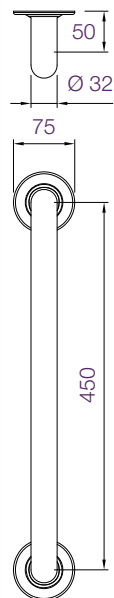

Grab Rails

Rails

BC 5083 Dolphin Stainless Steel Grab Rails

- High quality Stainless Steel
- Concealed fixings
- See pages 316-325 for mounting heights

Product data

BC 5083-01

- W 450 mm
- Diameter 32mm

BC 5083-02

- W 600 mm
- Diameter 32mm

BC 5083-03

- W 750 mm
- Diameter 32mm

BC 5083-04

- W 900 mm
- Diameter 32mm

Related items

DB 1650
page 176

DB 100
page 177