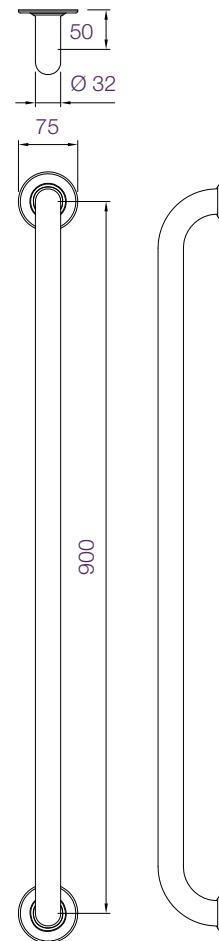

Grab Rails

Rails

BC 5083 Dolphin Stainless Steel Grab Rails

- High quality Stainless Steel
- Concealed fixings
- See pages 316-325 for mounting heights

Product data

BC 5083-01

- W 450 mm
- Diameter 32mm

BC 5083-02

- W 600 mm
- Diameter 32mm

BC 5083-03

- W 750 mm
- Diameter 32mm

BC 5083-04

- W 900 mm
- Diameter 32mm

Related items

DB 1650
page 176

DB 100
page 177

BC 360
page 34

BC 194
page 39

BC 928
page 113

BC 2001
page 156