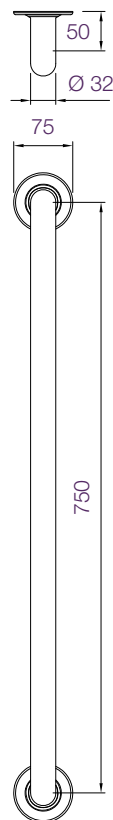

Grab Rails

Rails

BC 5083 Dolphin Stainless Steel Grab Rails

- High quality Stainless Steel
- Concealed fixings
- See pages 316-325 for mounting heights

Product data

BC 5083-01

- W 450 mm
- Diameter 32mm

BC 5083-02

- W 600 mm
- Diameter 32mm

BC 5083-03

- W 750 mm
- Diameter 32mm

BC 5083-04

- W 900 mm
- Diameter 32mm

Related items

DB 1650
page 176

DB 100
page 177

BC 360
page 34

BC 194
page 39

BC 928
page 113

BC 2001
page 156