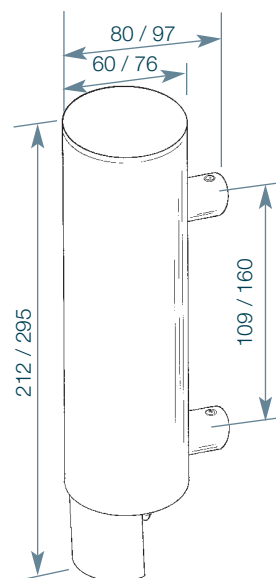

Stainless Steel Soap Dispensers

Surface Mounted

BC 360

BC 360 / BC 361 Dolphin Stainless Steel Soap Dispenser

- Quality stainless steel construction
- Satin or polished finish available
- Bulk fill 250ml and 750ml capacity
- 1ml of soap per shot
- Uses Standard Liquid Hand Soap, Anti Bacterial Soap and Alcohol Hand Sanitiser (max 70% alcohol content)

Order code	Description	Dimensions	Projection	Capacity	Finish
BC 360	Soap Dispenser	H 212 x Ø60mm	80mm	250ml	Satin Stainless Steel
BC 360B	Soap Dispenser	H 212 x Ø60mm	80mm	250ml	Polished Stainless Steel
BC 361	Soap Dispenser	H 295 x Ø76mm	97mm	750ml	Satin Stainless Steel
BC 361B	Soap Dispenser	H 295 x Ø76mm	97mm	750ml	Polished Stainless Steel

For an insitu photograph of the BC 360, see pages 34, 130 and 158

SPECIFICATION PHRASE

BC 360 Dolphin Satin Stainless Steel Soap Dispenser

BC 360B Dolphin Polished Stainless Steel Soap Dispenser

BC 361 Dolphin Satin Stainless Steel Soap Dispenser

BC 361B Dolphin Polished Stainless Steel Soap Dispenser