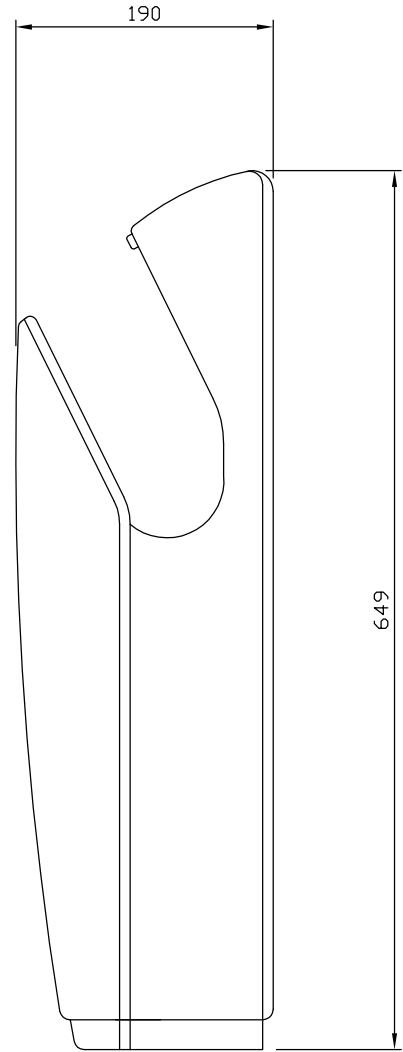

5 × Ø8

Hanger Board Fixings

Power Supply Inlet

850 (Male Install Height)

800 (Female Install Height)