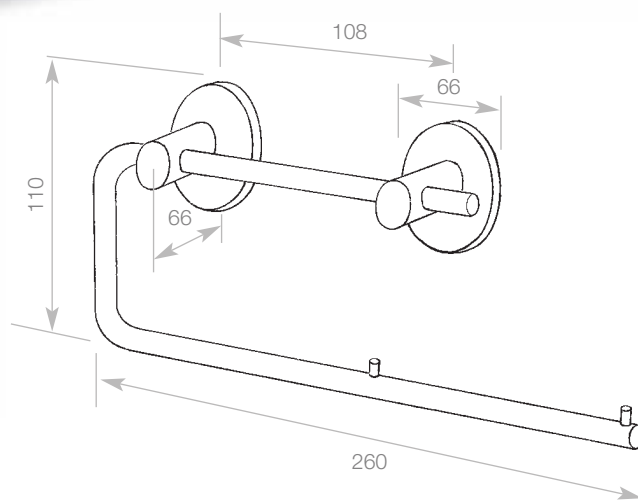

## Surface Mounted

Toilet Tissue Dispenser

AC P252 shown

### AC 252 Dolphin Prestige Toilet Roll Holder

- Superior quality and timeless design for prestigious washrooms
- Easy-care 18/10 stainless steel
- Satin or polished finish
- Left or right hand assembly
- Two roll holder

##### AC 252

- H 110 x W 260mm
- Capacity two standard roll
- Satin stainless steel

##### AC P252

- H 110 x W 260mm
- Capacity two standard roll
- Polished stainless steel