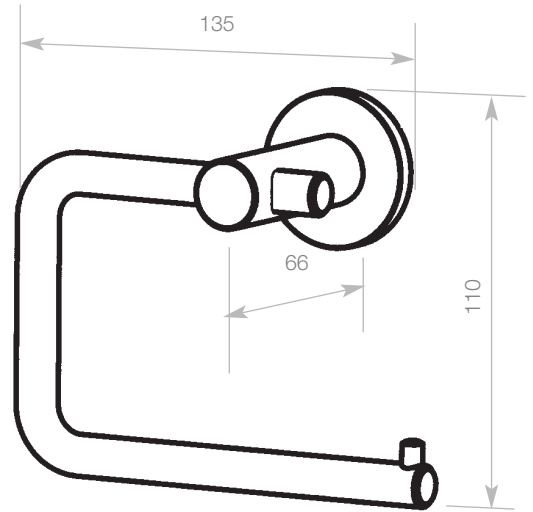

Surface Mounted

AC P250 shown

AC 250 Dolphin Prestige Toilet Roll Holder

- Superior quality and timeless design for prestigious washrooms
- Easy-care 18/10 stainless steel
- Satin or polished finish
- Left or right hand assembly

Product Data

AC 250

- H 110 x W 135mm
- Capacity one standard roll
- Satin stainless steel

AC P250

- H 110 x W 135mm
- Capacity one standard roll
- Polished stainless steel

Related items

PP 101
page 9

PP 113
page 100