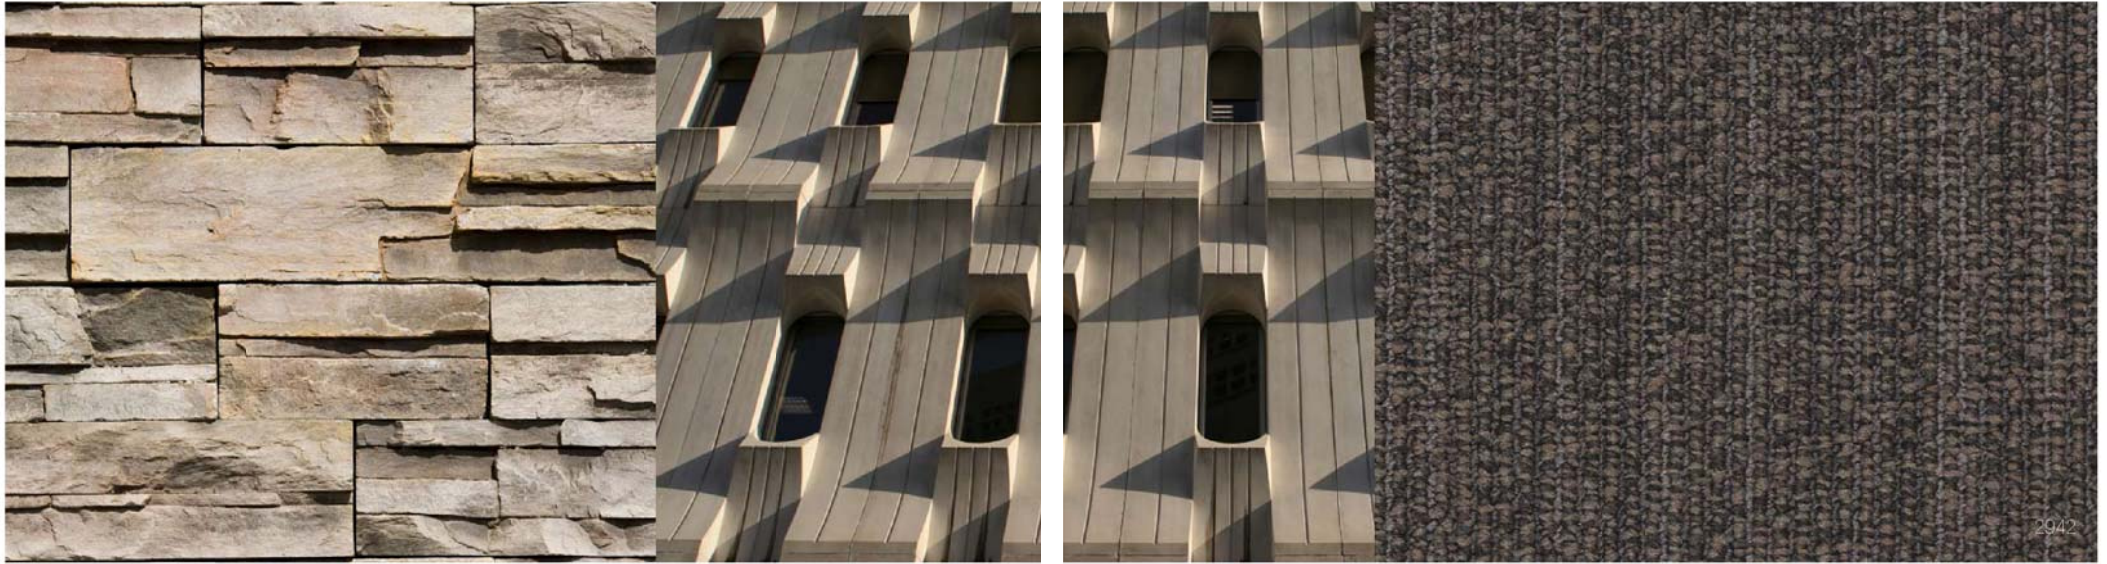

Libra Grooves

With a suggestion of light and shade on building strata, Libra Grooves embraces the natural lines of slate. Its colours initiate hints of crimsons and reds, so the effect is warm and dynamic. The floor space is personable, smart and dependable.