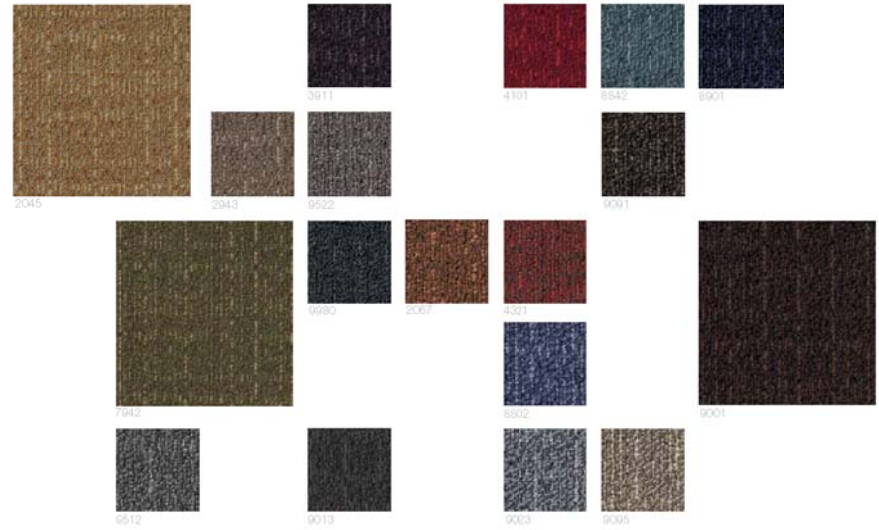

Carpet tile 50x50 cm
Loop pile
18 colours
Monolithic/ Checkerboard/ Ashlar/ Brick