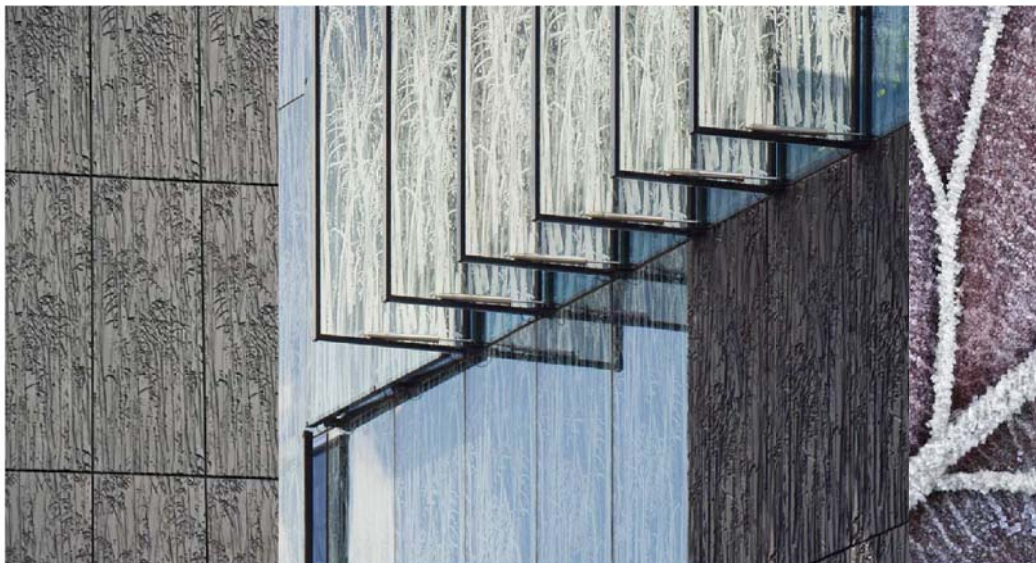

**DESSO**

The Floor is Yours

**CARPETECTURE®**  
Pure Lines

The Pure Lines theme is architectural structure. It creates a unity of horizontal and vertical faces, and allows the eye to follow a rhythm.

Simplicity and purpose blend to create a strong link between man's creation and the texture that follows the rhythm of nature.

Pure Lines is inspired by the linear effect.

Pure Lines celebrates the repeated familiarity of movement in nature:  
fields of corn, forests of trees, rays of sunshine.

For this reason the CARPETECTURE® Pure Lines collection uses natural toned colours,  
structure and volume.

## Scape

This carpet tile presents a landscape of contours and levels, creating a feel of craftsmanship and natural effect. It is inspired by the tactile textures of leaves, bringing to mind the natural elements in the building. Scape colours are those of nature, with autumn's greens and browns and the cold blues of winter. Scape has repetition in its pattern but also seems hand-made, as it offers self-expression and individuality of nature – constant, yet never identical.