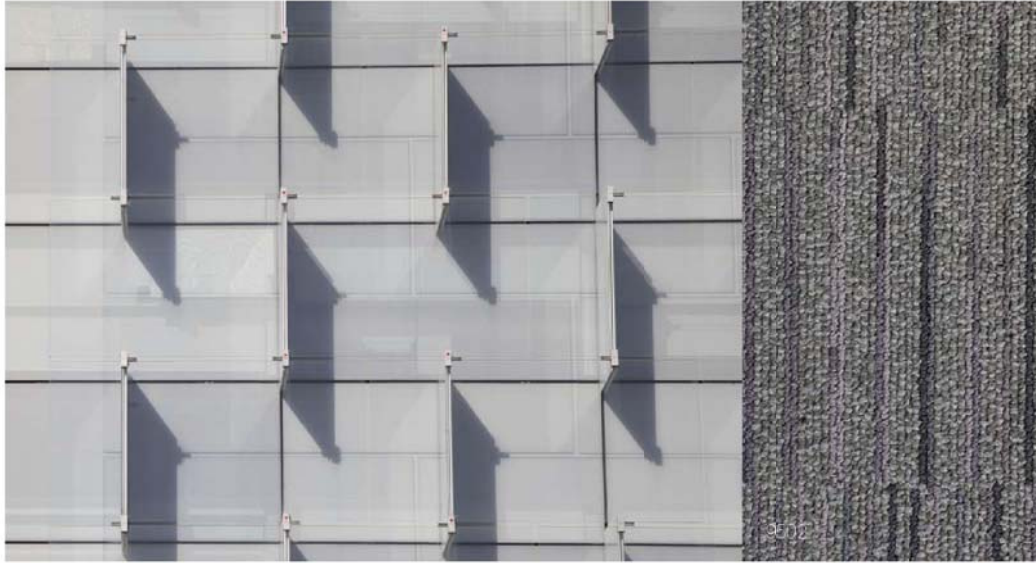

Trax

Trax uses the tactile nature of building surfaces to create a friendly connection to the human spirit. Other materials such as clay or chalk are also at play, underlining the natural quality of the design. Repetitive lines in the purest form, each representing a natural flow.