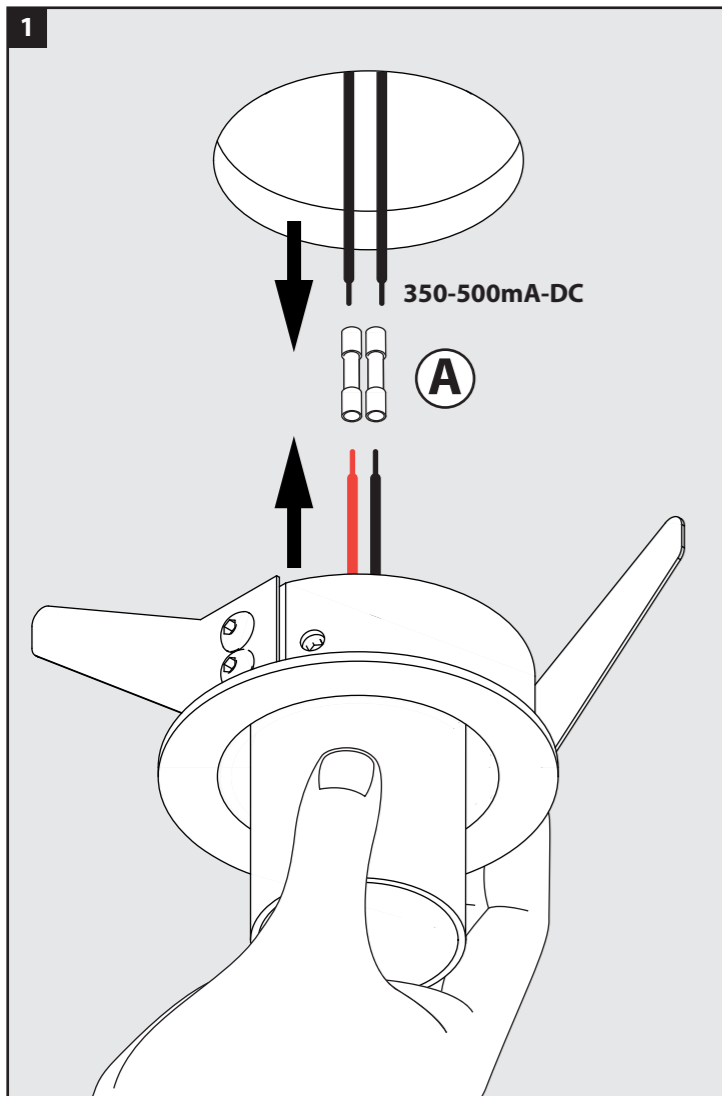

Accessory Set

ELECTRICAL CONNECTION