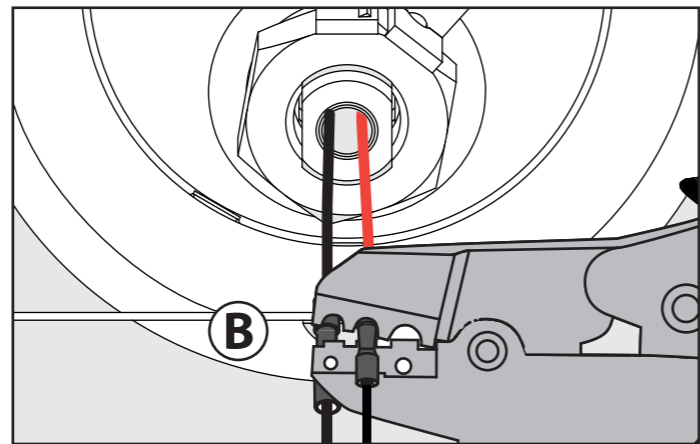

Accessory Set

ELECTRICAL CONNECTION