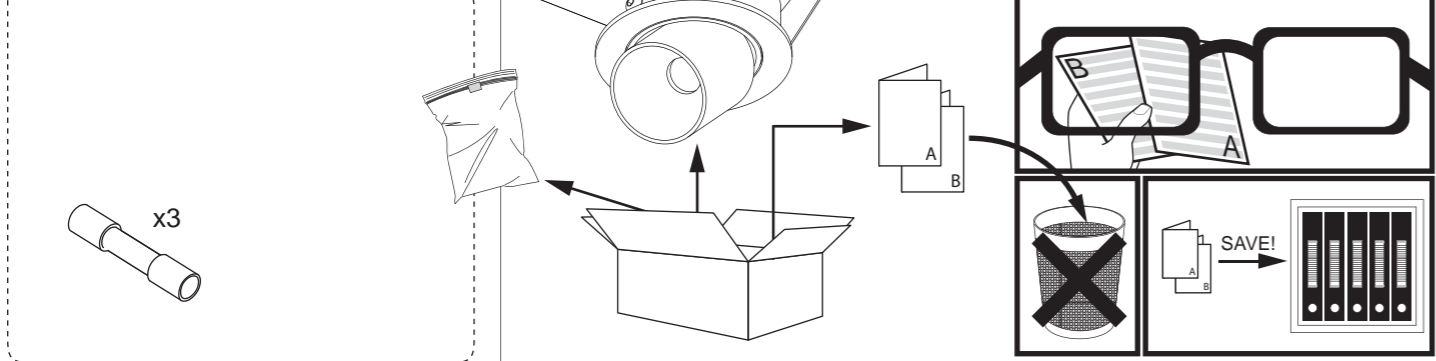

Accessory Set

ELECTRICAL CONNECTION