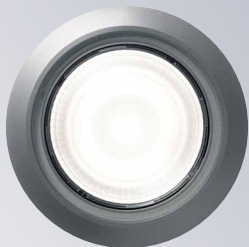

Logic

New Generation Floor Recessed.

100%
WATERPROOF

The Logic stands for a new generation of floor recessed luminaires.
A complete range of **100% waterproof** (IP67) and **shock-resistant** (IK02, Max 25N/Cm²) led
in-ground luminaires ensuring an intense uplight effect, thanks to the use of powerful led arrays.

The upright effect of the Logic serves to enhance the architectural character of your project and landscape. Thanks to its multiple **reflector options 11° / 30° / 55°** - Logic can be used to accentuate trees or sculptures, but also to upright facades or large garden features, to create a sense of depth or indicate the right direction along paths and driveways.

Glass is glued by robot for optimum precision.

Logic is potted with 2 component substances to make the luminaire IP67.

Installation is facilitated thanks to the incorporated **watertight power supply** in the supply cable, and the **waterproof (IP68) connector** to connect directly to the mains. As the Logic fits in Delta Light's standard **Genie Box** you can now easily swop your Genie 90 dichroic ground spot with this new LED version.

The **Logic F1 & F2** cast an attractive floodlight on driveways, footpaths and terraces. While the F1 model emits a broad beam of light in a single direction, the F2 emits light on both sides.

The **Logic Mini** enables you to complete the overall project with either round or square wall recessed lighting.