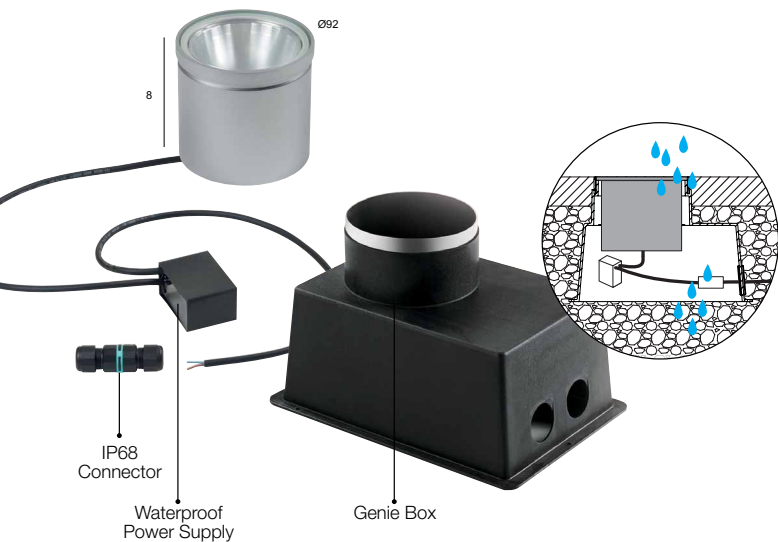

Logic

New Generation Floor Recessed.

100%
WATERPROOF

The Logic stands for a new generation of floor recessed luminaires.
A complete range of **100% waterproof** (IP67) and **shock-resistant** (IK02, Max 25N/Cm²) led
in-ground luminaires ensuring an intense uplight effect, thanks to the use of powerful led arrays.

The upright effect of the Logic serves to enhance the architectural character of your project and landscape. Thanks to its multiple **reflector options 11° / 30° / 55°** - Logic can be used to accentuate trees or sculptures, but also to upright facades or large garden features, to create a sense of depth or indicate the right direction along paths and driveways.

Glass is glued by robot for optimum precision.

Logic is potted with 2 component substances to make the luminaire IP67.

Installation is facilitated thanks to the incorporated **watertight power supply** in the supply cable, and the **waterproof (IP68) connector** to connect directly to the mains. As the Logic fits in Delta Light's standard **Genie Box** you can now easily swop your Genie 90 dichroic ground spot with this new LED version.

The **Logic F1 & F2** cast an attractive floodlight on driveways, footpaths and terraces. While the F1 model emits a broad beam of light in a single direction, the F2 emits light on both sides.

The **Logic Mini** enables you to complete the overall project with either round or square wall recessed lighting.