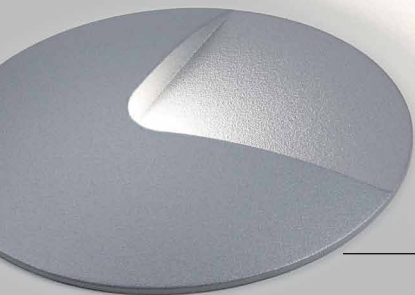

WALLWASH

The latest addition to the Logic range is the Wallwash version, available in alu grey or black aluminium housing

Logic R A Wallwash

Logic R Wallwash

LOGIC R WALLWASH

LOGIC R WALLWASH SBL

• Logic F1 / Logic F2

The **Logic F1 & F2** cast an attractive floodlight on driveways, footpaths and terraces. While the F1 model emits a broad beam of light in a single direction, the F2 emits light on both sides.

The **Logic Mini** enables you to complete the overall project with either round or square wall recessed lighting.