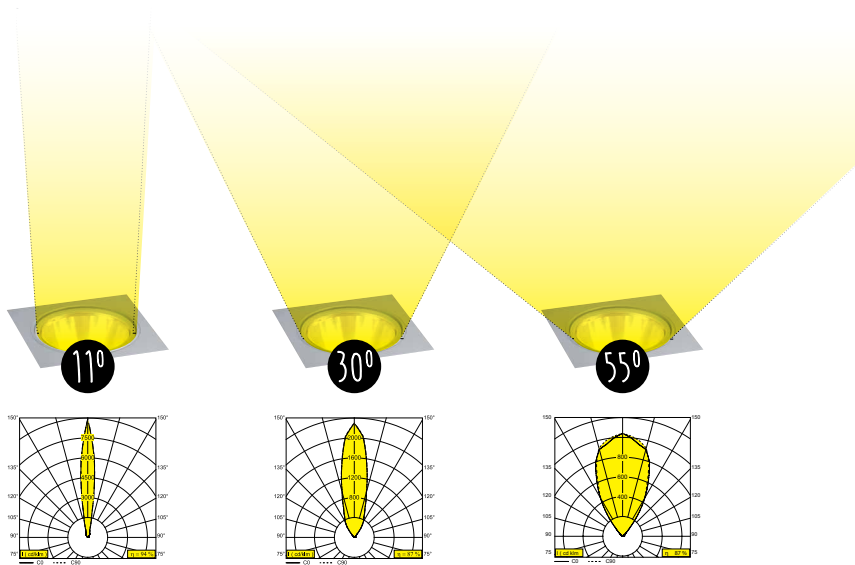

Logic

New Generation Floor Recessed.

100%
WATERPROOF

The Logic stands for a new generation of floor recessed luminaires.
A complete range of **100% waterproof** (IP67) and **shock-resistant** (IK02, Max 25N/Cm²) led
in-ground luminaires ensuring an intense uplight effect, thanks to the use of powerful led arrays.

The upright effect of the Logic serves to enhance the architectural character of your project and landscape. Thanks to its multiple **reflector options 11° / 30° / 55°** - Logic can be used to accentuate trees or sculptures, but also to upright facades or large garden features, to create a sense of depth or indicate the right direction along paths and driveways.

Glass is glued by robot for optimum precision.

Logic is potted with 2 component substances to make the luminaire IP67.

Installation is facilitated thanks to the incorporated **watertight power supply** in the supply cable, and the **waterproof (IP68) connector** to connect directly to the mains. As the Logic fits in Delta Light's standard **Genie Box** you can now easily swop your Genie 90 dichroic ground spot with this new LED version.

The **Logic F1 & F2** cast an attractive floodlight on driveways, footpaths and terraces. While the F1 model emits a broad beam of light in a single direction, the F2 emits light on both sides.

The **Logic Mini** enables you to complete the overall project with either round or square wall recessed lighting.