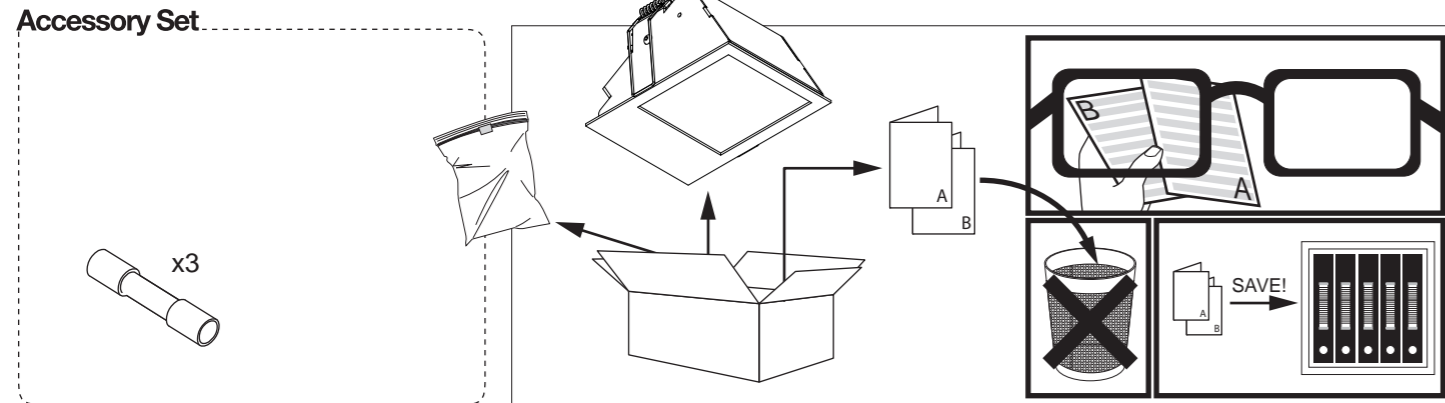

CARREE 150 LED

Manual/

104 x 75 x 85 max.35

CARREE 150 LED S1

202 48 28

◇ = A / W

FIXED

INCL.LINEAR SPREAD LENS

INCL.1 x POWERLED WHITE 7W

EXCL.LED POWER SUPPLY 350mA-DC

OPTIONS

PLASTERKIT 189

CONCRETE BOX 189

LED POWER SUPPLY 350mA-DC / DIM

DELTALIGHT®

CE L.L.I.B.A3
A
DEEL
PARTIE
TEIL
PART
PARTE
PARTE