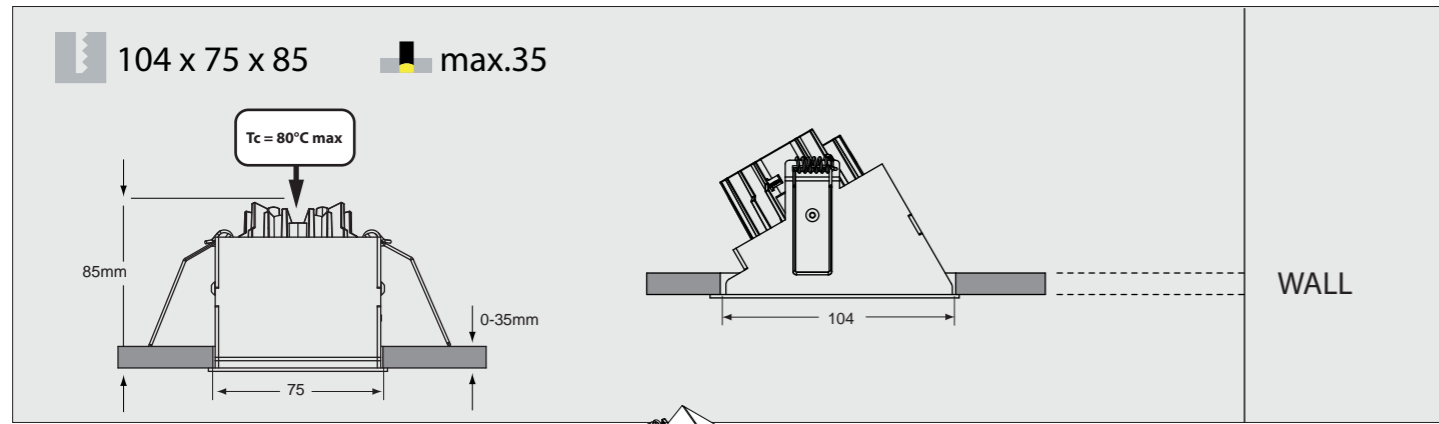

ELECTRICAL CONNECTION