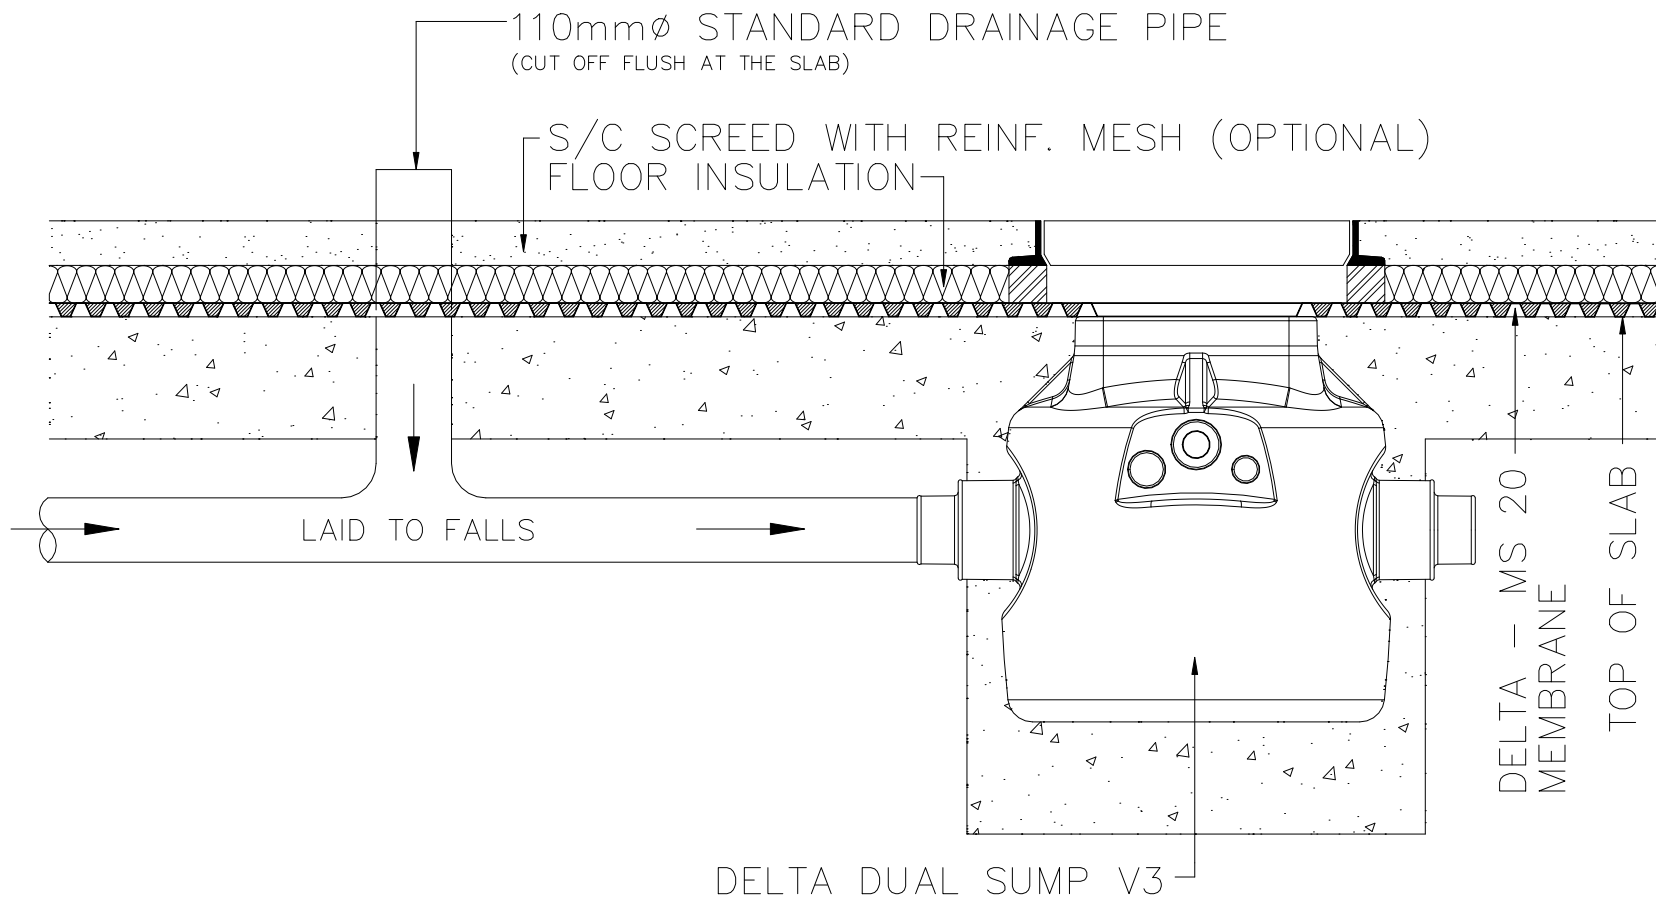

DO NOT SCALE

DETAIL - SUMP CONNECTION TO FLOOR DRAIN(V3)

129-V3

DELTA MEMBRANE SYSTEMS LTD

DELTA House
Merlin Way
North Weald
Epping
Essex CM16 6HR
Tel: 01992 523523 Fax: 01992 523250

Title
DETAIL - SUMP CONNECTION TO
FLOOR DRAIN(V3)

Drawing No. 129-V3

Rev

Drawn