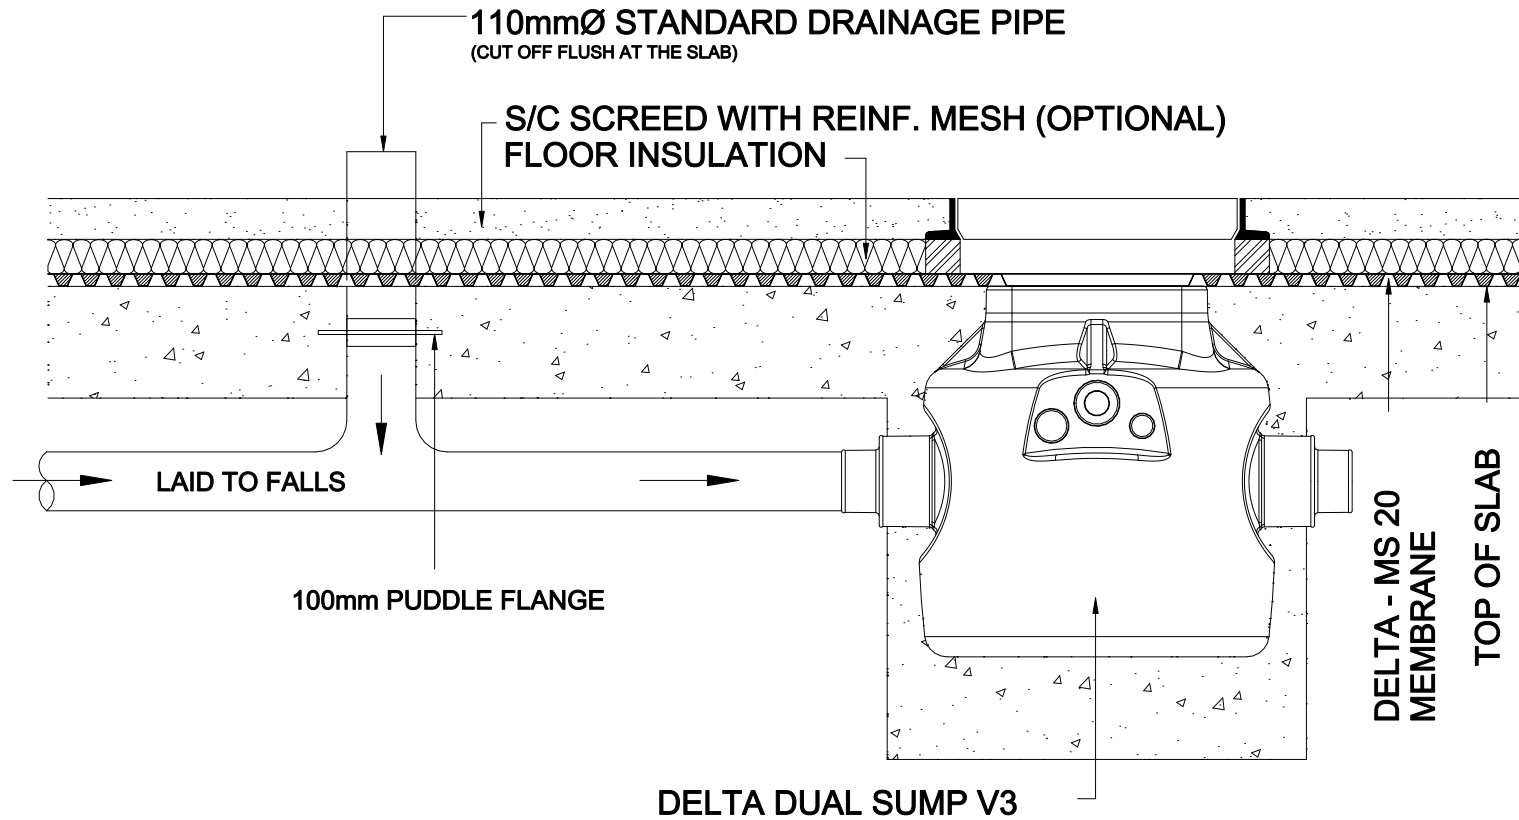

DO NOT SCALE

DETAIL - SUMP CONNECTION TO FLOOR DRAIN WITH PUDDLE FLANGE

129-V3-PF

# DELTA MEMBRANE SYSTEMS LTD

DELTA House  
Merlin Way  
North Weald  
Epping  
Essex CM16 6HR  
Tel: 01992 523523 Fax: 01992 523250

Title  
DETAIL - SUMP CONNECTION TO  
FLOOR DRAIN WITH PUDDLE  
FLANGE (V3)

Drawing No. 129-V3-PF

Rev

Drawn