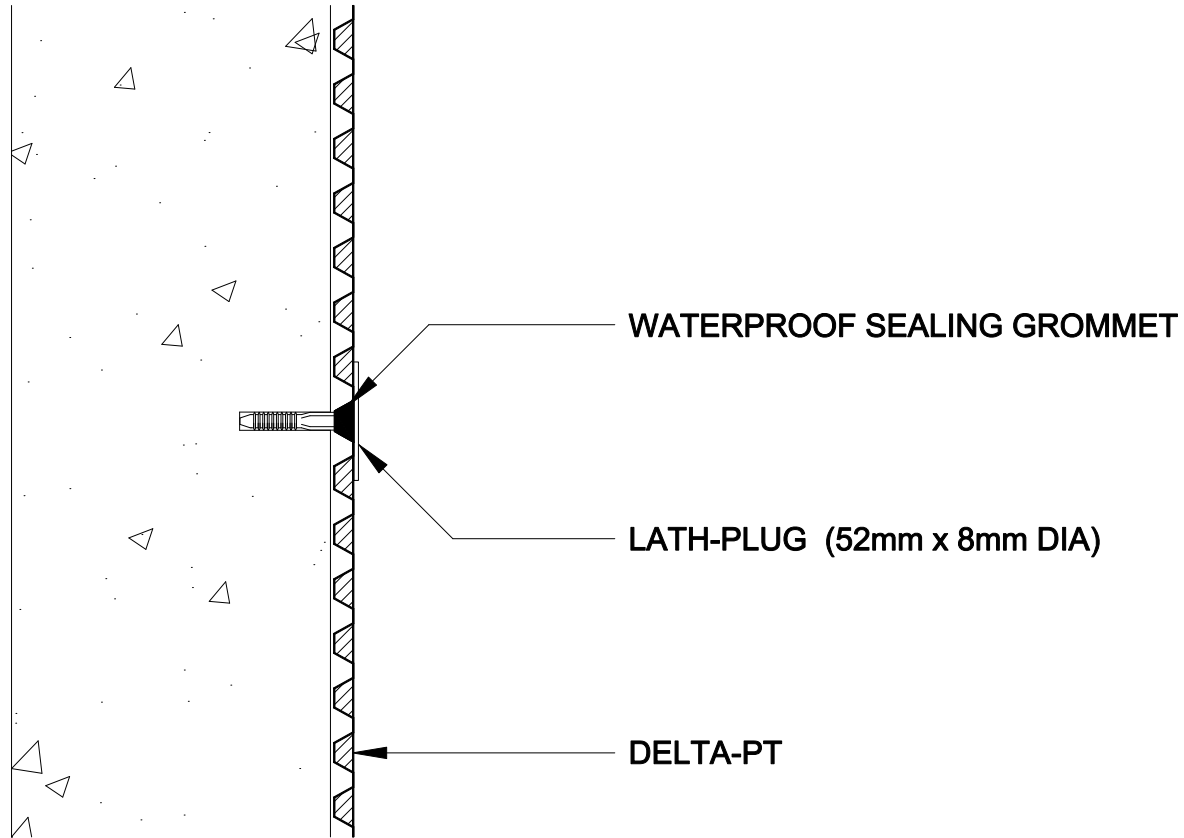

DO NOT SCALE

LATH-PLUG WITH GROMMET

133

DELTA MEMBRANE SYSTEMS LTD

DELTA House
Merlin Way
North Weald
Epping
Essex CM16 6HR
Tel: 01992 523523 Fax: 01992 523250

Title
LATH-PLUG WITH GROMMET

Drawing No. 133

Rev
2

Drawn