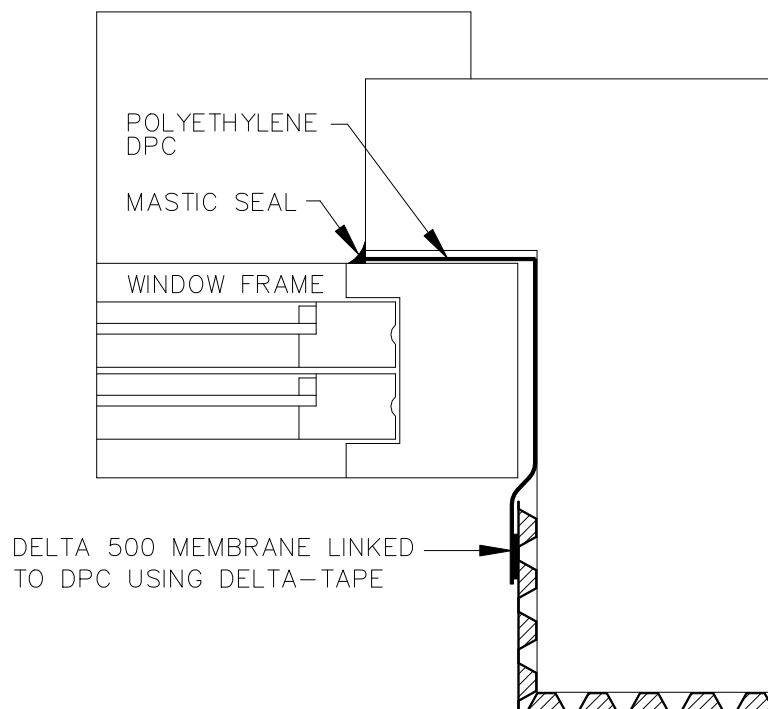

DO NOT SCALE

DELTA SYSTEM 500 WINDOW REVEAL DETAIL

WHEN DELTA-PT IS USED IN THIS SITUATION, THE DPC SHOULD CONTINUE BEHIND THE MEMBRANE AND CAN BE SEALED WITH DELTA-MASTIC OR ROPE

113B

DELTA MEMBRANE SYSTEMS LTD

DELTA House
Merlin Way
North Weald
Epping
Essex CM16 6HR
Tel: 01992 523523 Fax: 01992 523250

Title
WINDOW REVEAL DETAIL

Drawing No. 113B

Rev

Drawn