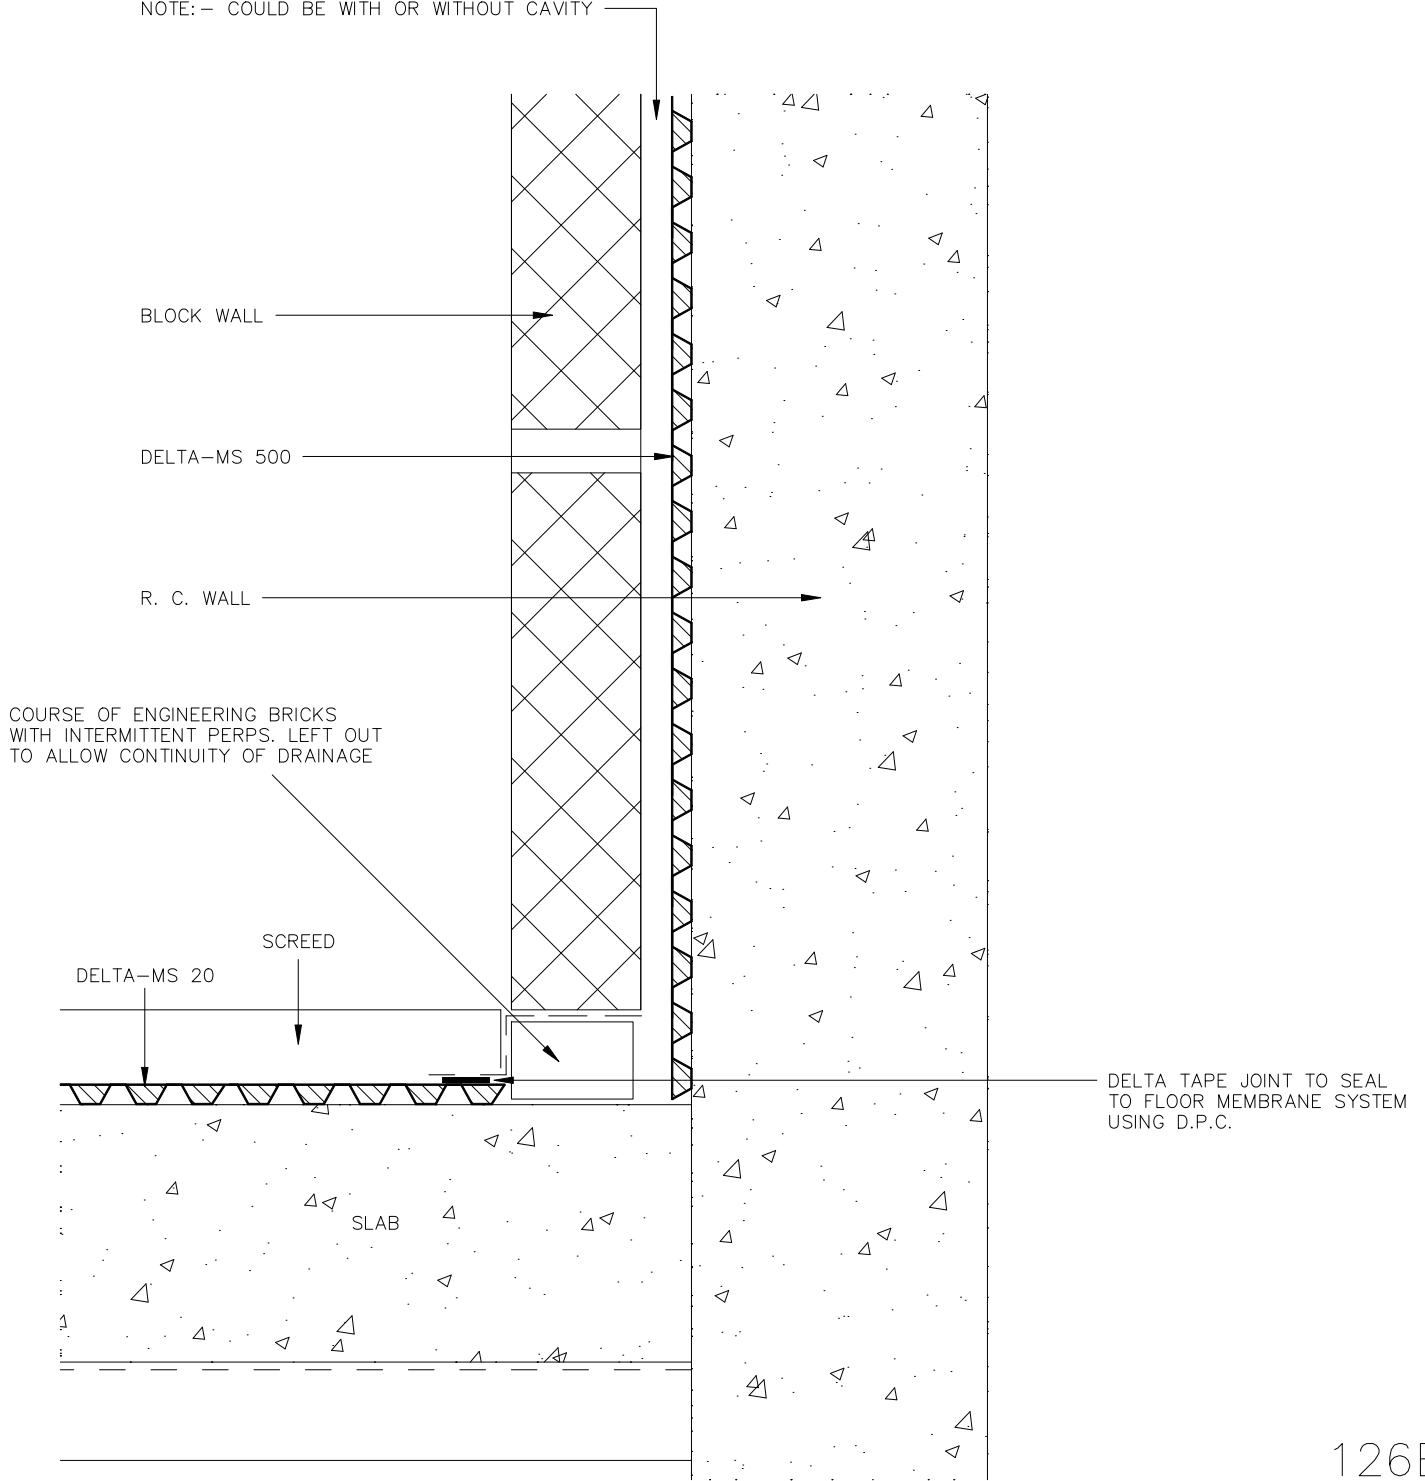

DO NOT SCALE

DRAINAGE CONTINUITY AT WALL/FLOOR

NOTE: - COULD BE WITH OR WITHOUT CAVITY

126B

DELTA MEMBRANE SYSTEMS LTD

DELTA House
Merlin Way
North Weald
Epping
Essex CM16 6HR
Tel: 01992 523523 Fax: 01992 523250

Title
DRAINAGE CONTINUITY AT WALL/FLOOR

Drawing No. 126B

Rev

Drawn