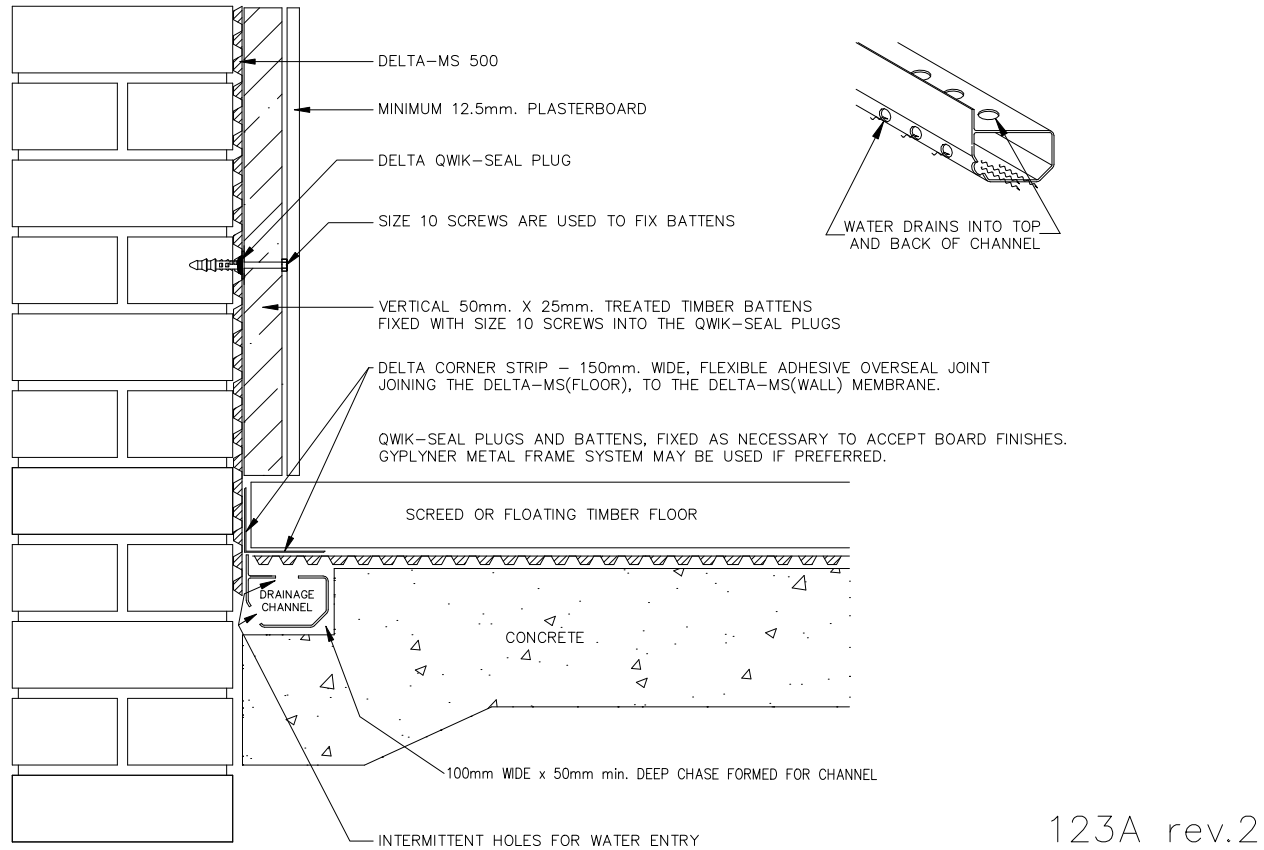

DO NOT SCALE

DELTA SYSTEM 500 WITH DELTA DRAINAGE CHANNEL

TYPE C, DRAINED PROTECTION, WALL AND FLOOR APPLICATION

DELTA MEMBRANE SYSTEMS LTD

DELTA House
Merlin Way
North Weald
Epping
Essex CM16 6HR
Tel: 01992 523523 Fax: 01992 523250

Title
DELTA SYSTEM 500 WITH DELTA
DRAINAGE CHANNEL

Drawing No.
123A

Rev
2

Drawn