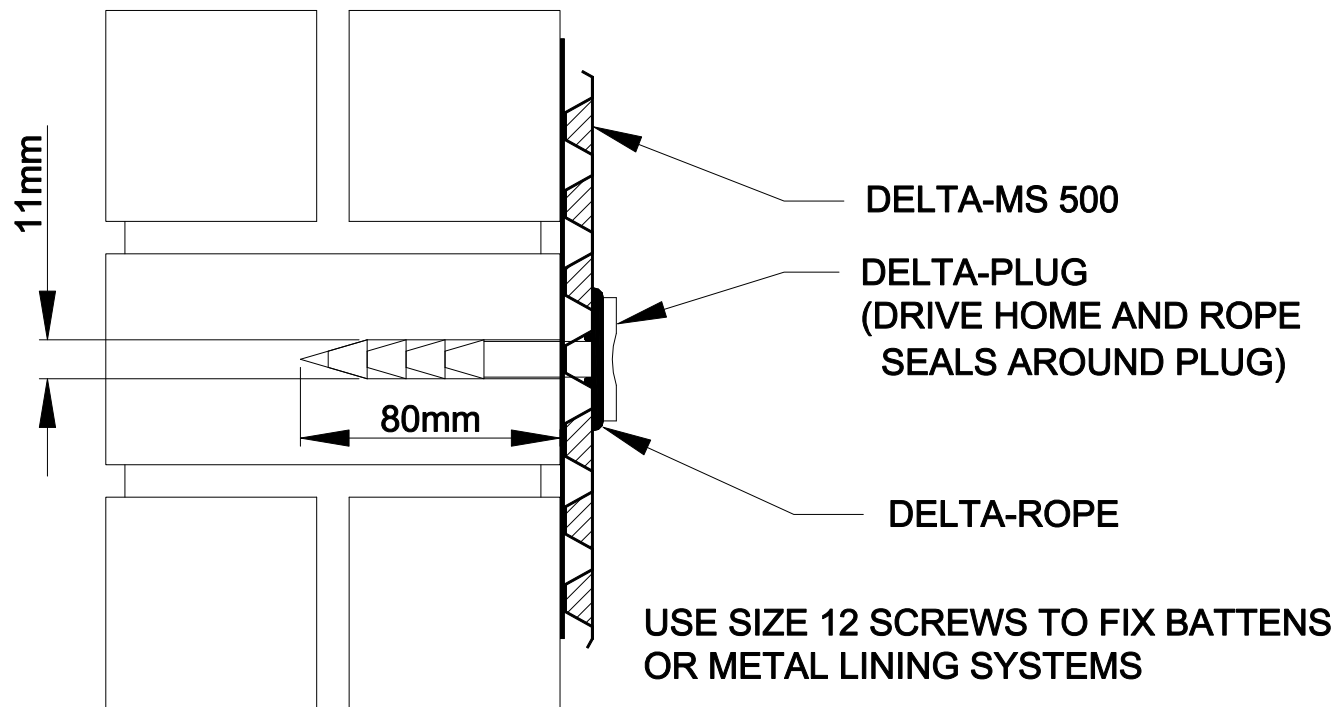

FIXING DETAILS - DELTA PLUG

USE SIZE 12 SCREWS TO FIX BATTENS
OR METAL LINING SYSTEMS

USE 11mm DRILL BIT

120A

DELTA MEMBRANE SYSTEMS LTD

DELTA House
Merlin Way
North Weald
Epping
Essex CM16 6HR
Tel: 01992 523523 Fax: 01992 523250

Title
FIXING DETAILS - DELTA-PLUG

Drawing No. 120A

Rev

Drawn