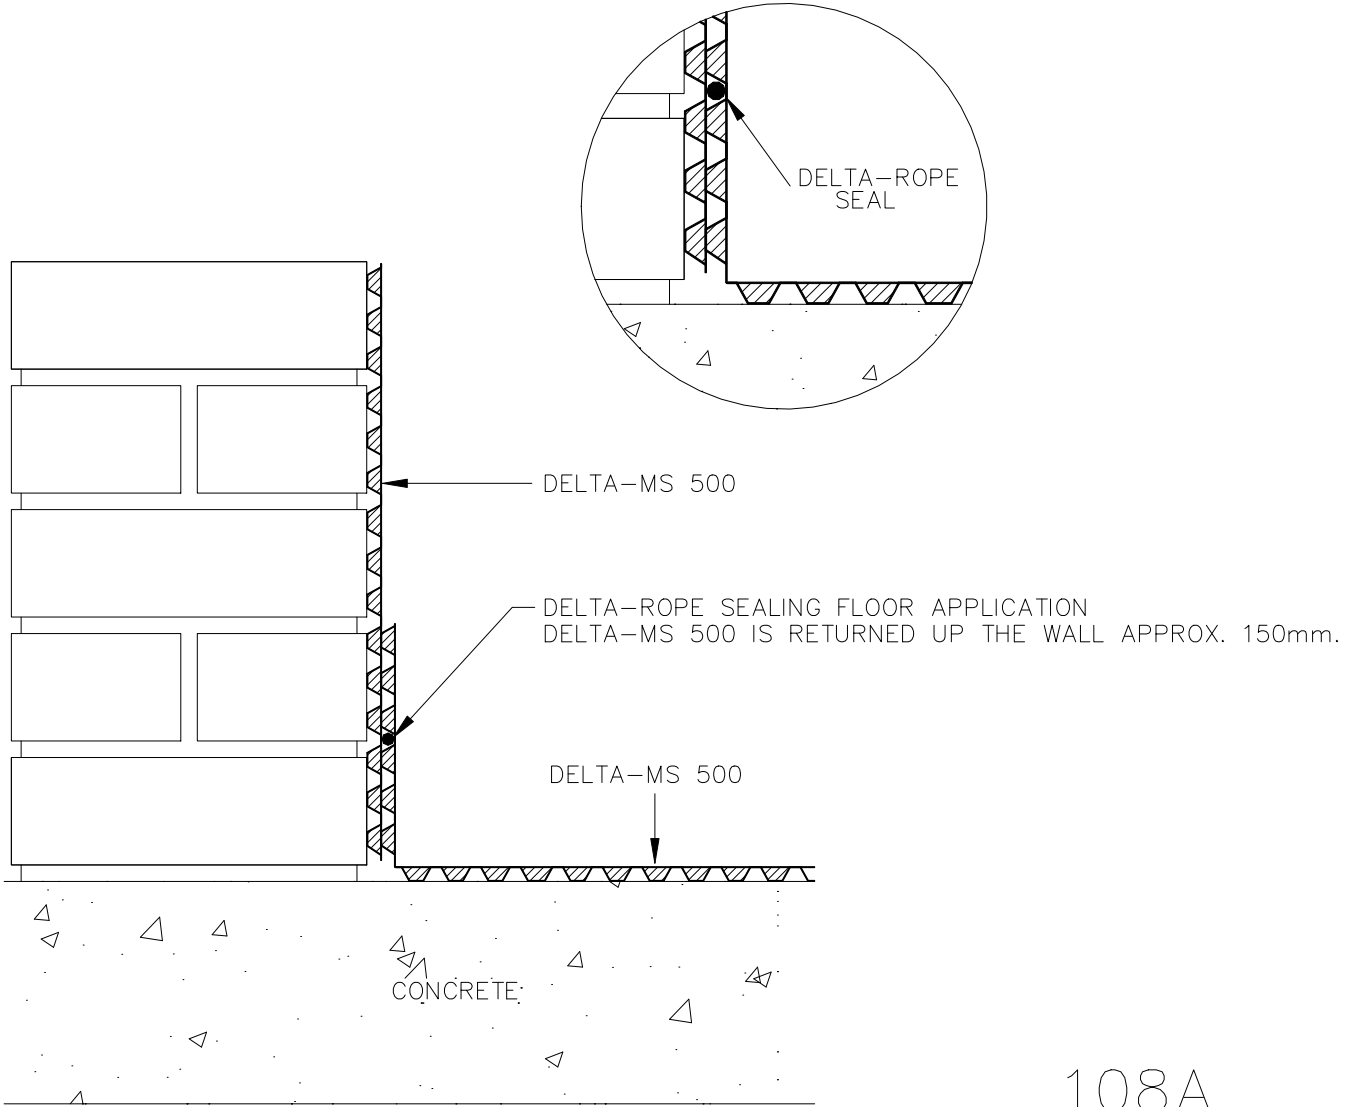

DO NOT SCALE

WALL/FLOOR DETAILS ON SEALED SYSTEM

108A

DELTA MEMBRANE SYSTEMS LTD

DELTA House
Merlin Way
North Weald
Epping
Essex CM16 6HR
Tel: 01992 523523 Fax: 01992 523250

Title
WALL/FLOOR DETAILS ON SEALED SYSTEM

Drawing No. 108A Rev

Drawn