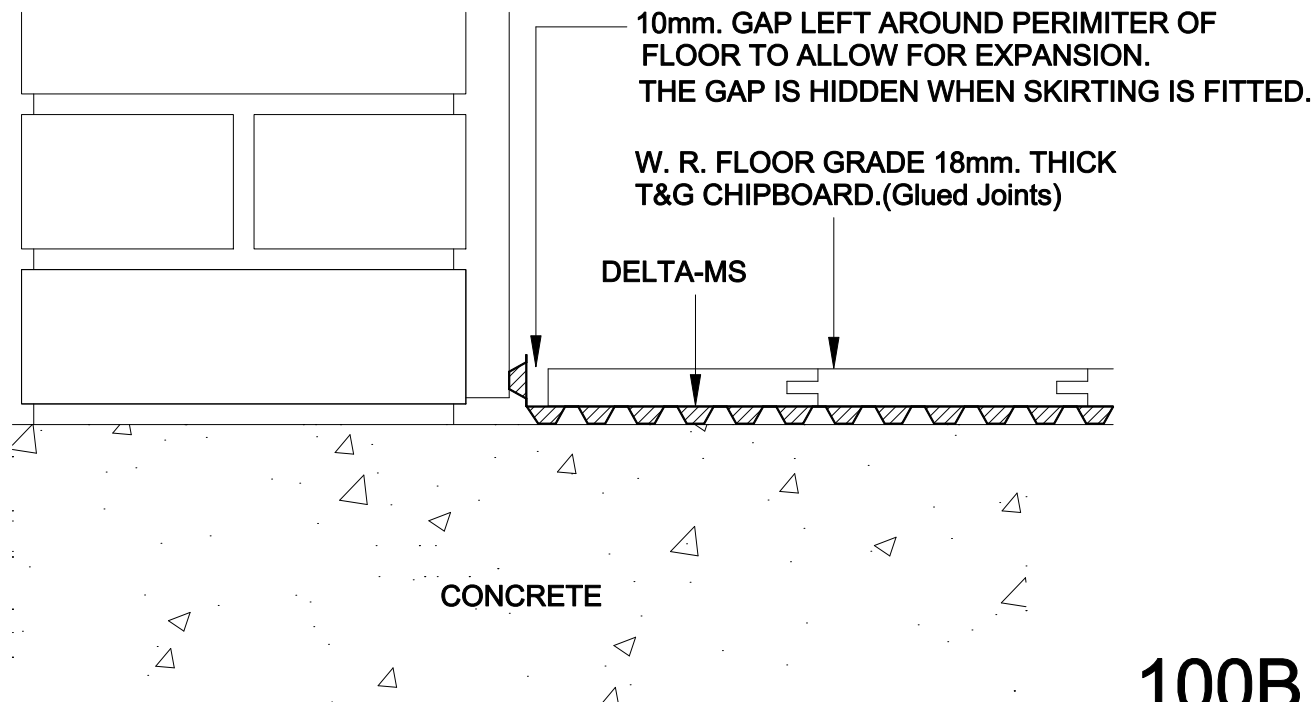

DO NOT SCALE

DELTA SYSTEM 500 TYPICAL FLOOR FINISH

THIS OPTION APPLIES TO 3mm. 8mm. OR 20mm. STUD DESIGN

DELTA MEMBRANE SYSTEMS LTD

DELTA House
Merlin Way
North Weald
Epping
Essex CM16 6HR
Tel: 01992 523523 Fax: 01992 523250

Title
TYPICAL FLOOR FINISH T AND G
FLOORING

Drawing No. 100B

Rev

Drawn