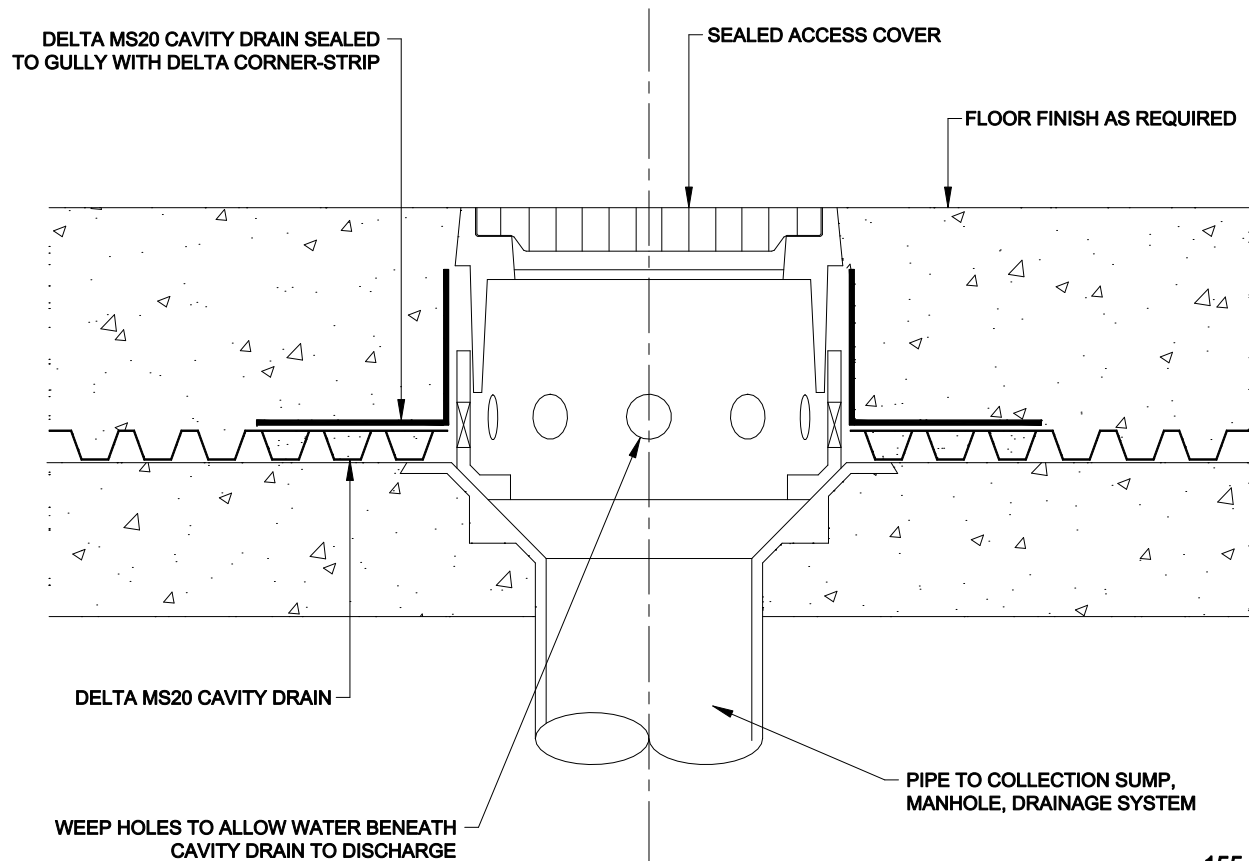

FLOOR DRAIN SEALED TO DELTA MS20

155

DELTA MEMBRANE SYSTEMS LTD

DELTA House
Merlin Way
North Weald
Epping
Essex CM16 6HR
Tel: 01992 523523 Fax: 01992 523250

Title FLOOR DRAIN SEALED TO DELTA MS20

Drawing No. 155 Rev

Drawn